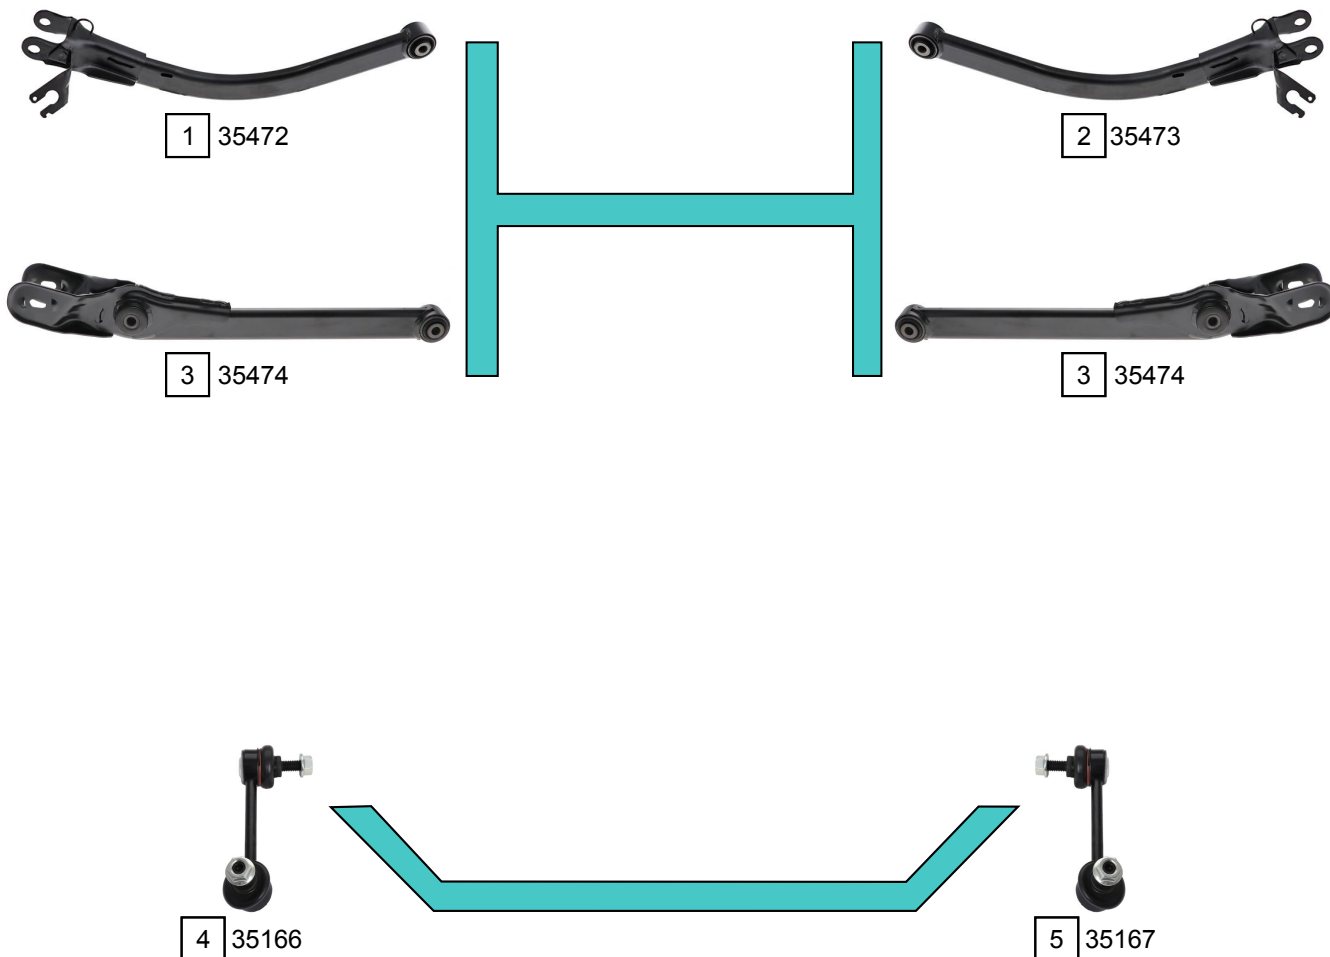

GIULIETTA (940)

04/2010 - 12/2020

Ref.	Sidem Ref.	Description	OE-number	Measures	Ref.	Sidem Ref.	Description	OE-number	Measures
1	35472	track rod	518 91 069	L:515	4	35166	stabilizer link left	505 15 274	L:113
2	35473	track rod	518 91 068	L:515	5	35167	stabilizer link right	505 15 275	L:113
3	35474	track rod	505 21 929	L:530					