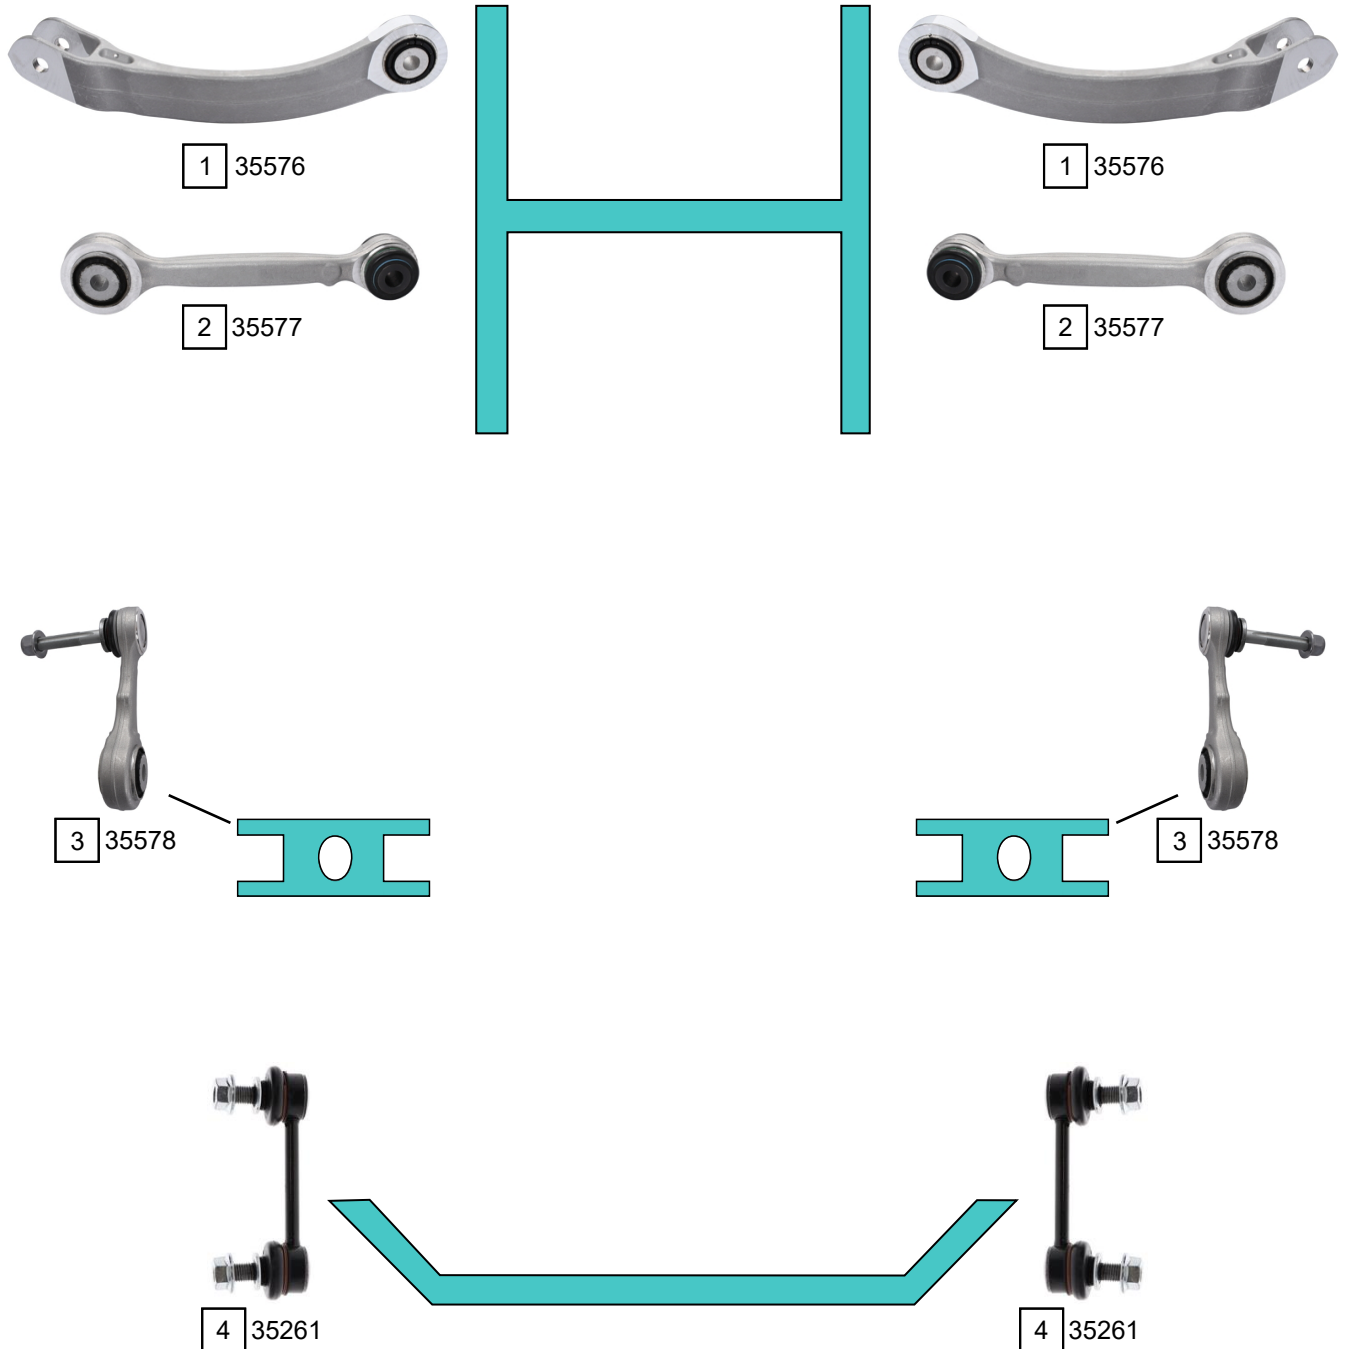

GIULIA (952 _)

10/2015 ->

Ref.	Sidem Ref.	Description	OE-number	Measures	Ref.	Sidem Ref.	Description	OE-number	Measures
1	35576	track rod	505 43 275	L:280	3	35578	track rod	505 40 592	L:110
2	35577	track rod	505 40 594	L:195	4	35261	stabiliser link	505 43 807	L:110