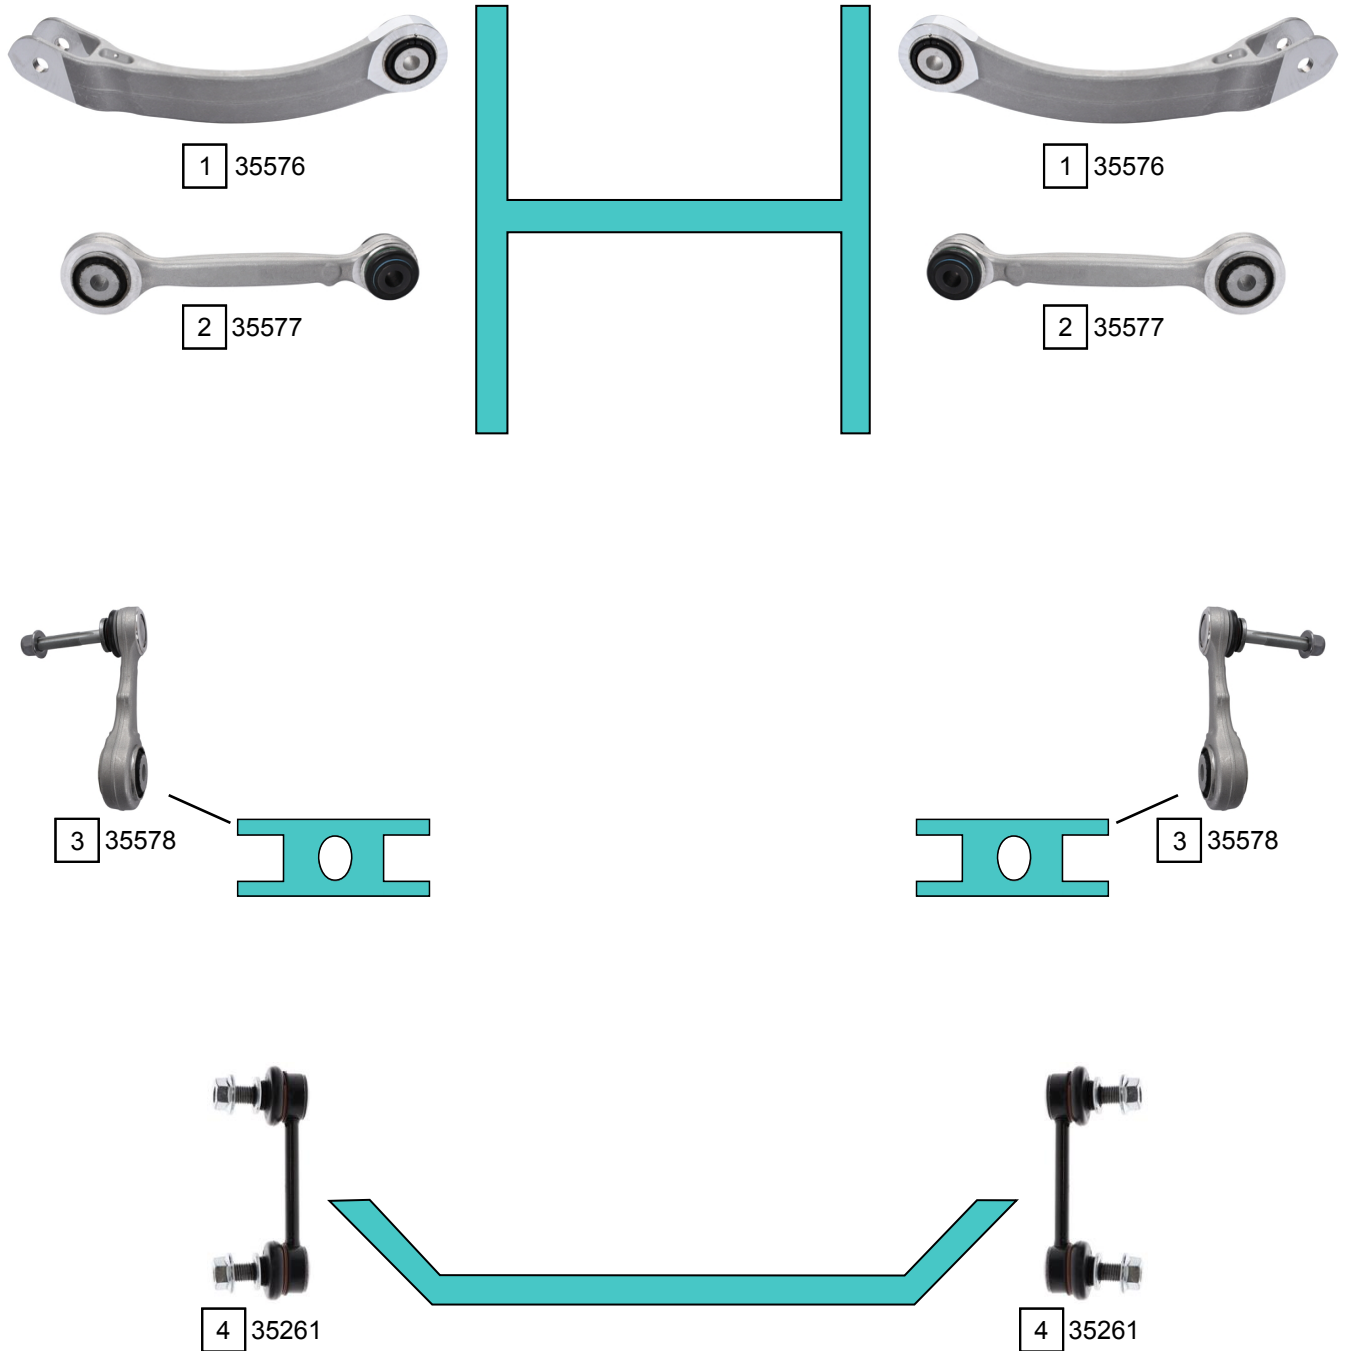

GIULIA (952_)

10/2015 ->

Ref.	Sidem Ref.	Description	OE-number	Measures	Ref.	Sidem Ref.	Description	OE-number	Measures
1	35576	track rod	505 43 275	L:280	3	35578	track rod	505 40 592	L:110
2	35577	track rod	505 40 594	L:195	4	35261	stabilizer link	505 43 807	L:110