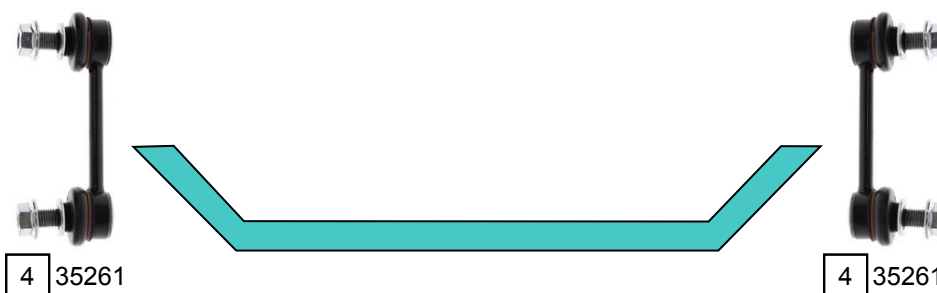

STELVIO (949_)

12/2016 ->

Ref.	Sidem Ref.	Description	OE-number	Measures	Ref.	Sidem Ref.	Description	OE-number	Measures
1	35576	track rod	505 43 275	L:280	3	35578	track rod	505 40 592	L:110
2	35577	track rod	505 40 594	L:195	4	35261	stabilizer link	505 43 807	L:110