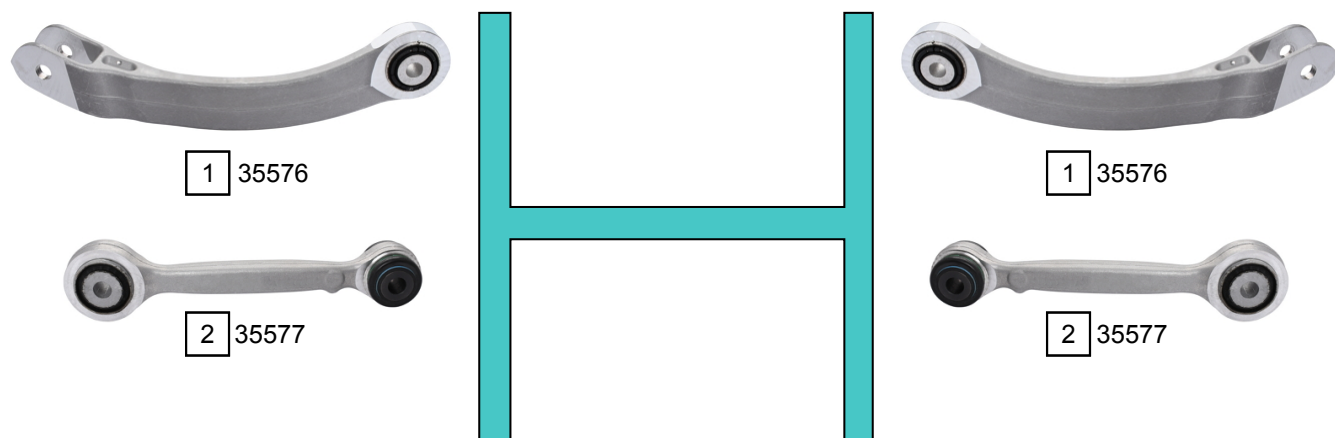

STELVIO (949_)

12/2016 ->

Ref.	Sidem Ref.	Description	OE-number	Measures	Ref.	Sidem Ref.	Description	OE-number	Measures
1	35576	track rod	505 43 275	L:280	3	35578	track rod	505 40 592	L:110
2	35577	track rod	505 40 594	L:195	4	35261	stabilizer link	505 43 807	L:110