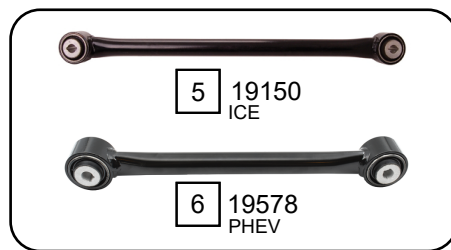

TONALE (965_)

03/2022 ->

AWD

1 19056 ICE 3 19474 PHEV

4 19475 ICE 2 19057 PHEV

5 19150 ICE
6 19578 PHEV

5 19150 ICE
6 19578 PHEV

7 19152 ICE
8 19579 PHEV

7 19152 ICE
8 19579 PHEV

9 19267 ICE 10 19266 PHEV

10 19266 PHEV 9 19267 ICE

Ref.	Sidem Ref.	Description	OE-number	Measures	Ref.	Sidem Ref.	Description	OE-number	Measures
1	19056	track rod	519 39 960	L:515	6	19578	track rod	521 13 645	L:332
2	19057	track rod	519 59 809	L:515	7	19152	track rod	519 45 319	L:567
3	19474	track rod left	521 13 651	L:515	8	19579	track rod	521 73 142	c:13.8 L:418
4	19475	track rod right	521 13 654	L:515	9	19267	stabilizer link rear axle	519 42 168	L:183
5	19150	track rod	520 25 627	L:467	10	19266	stabilizer link rear axle	521 18 064	L:281