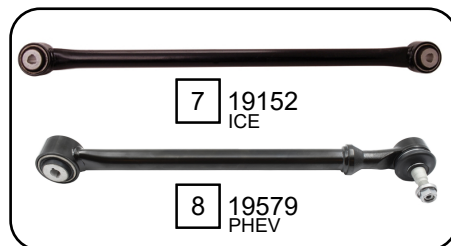

TONALE (965_)

03/2022 ->

AWD

1 19056 ICE 3 19474 PHEV

4 19475 ICE 2 19057 PHEV

5 19150 ICE
6 19578 PHEV

5 19150 ICE
6 19578 PHEV

7 19152 ICE
8 19579 PHEV

7 19152 ICE
8 19579 PHEV

9 19267 ICE 10 19266 PHEV

10 19266 PHEV 9 19267 ICE

Ref.	Sidem Ref.	Description	OE-number	Measures	Ref.	Sidem Ref.	Description	OE-number	Measures
1	19056	track rod	519 39 960	L:515	6	19578	track rod	521 13 645	L:332
2	19057	track rod	519 59 809	L:515	7	19152	track rod	519 45 319	L:567
3	19474	track rod left	521 13 651	L:515	8	19579	track rod	521 73 142	c:13.8 L:418
4	19475	track rod right	521 13 654	L:515	9	19267	stabilizer link rear axle	519 42 168	L:183
5	19150	track rod	520 25 627	L:467	10	19266	stabilizer link rear axle	521 18 064	L:281