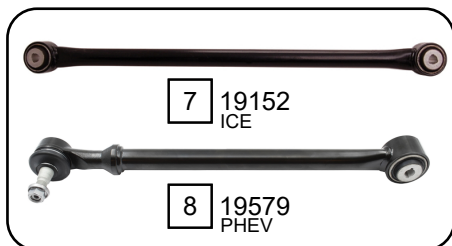

TONALE (965_)

03/2022 ->

AWD

1 19056 ICE 3 19474 PHEV

4 19475 ICE 2 19057 PHEV

5 19150 ICE
6 19578 PHEV

5 19150 ICE
6 19578 PHEV

7 19152 ICE
8 19579 PHEV

7 19152 ICE
8 19579 PHEV

9 19267 ICE 10 19266 PHEV

10 19266 PHEV 9 19267 ICE

Ref.	Sidem Ref.	Description	OE-number	Measures	Ref.	Sidem Ref.	Description	OE-number	Measures
1	19056	track rod	519 39 960	L:515	6	19578	track rod	521 13 645	L:332
2	19057	track rod	519 59 809	L:515	7	19152	track rod	519 45 319	L:567
3	19474	track rod left	521 13 651	L:515	8	19579	track rod	521 73 142	c:13.8 L:418
4	19475	track rod right	521 13 654	L:515	9	19267	stabilizer link rear axle	519 42 168	L:183
5	19150	track rod	520 25 627	L:467	10	19266	stabilizer link rear axle	521 18 064	L:281