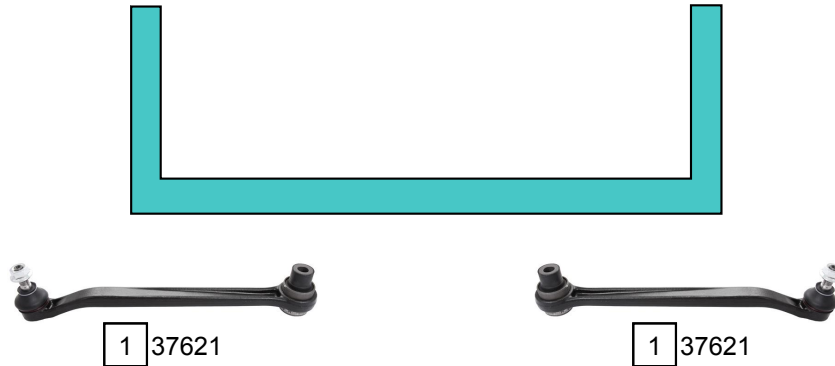

S4

09/1997 - 09/2001

Ref.	Sidem Ref.	Description	OE-number	Measures	Ref.	Sidem Ref.	Description	OE-number	Measures
1	37621	stabilizer link rear axle	8D0 501 530	L:320	3	37261	stabilizer link right	8D0 505 466	L:228
2	37260	stabilizer link left	8D0 505 465	L:228	4	837902	stabilizer mounting	8D0 511 327 C	di:10.5