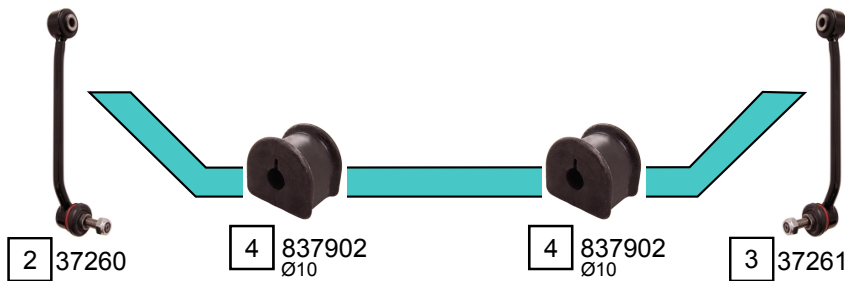

S4

09/1997 - 09/2001

Ref.	Sidem Ref.	Description	OE-number	Measures	Ref.	Sidem Ref.	Description	OE-number	Measures
1	37621	stabilizer link rear axle	8D0 501 530	L:320	3	37261	stabilizer link right	8D0 505 466	L:228
2	37260	stabilizer link left	8D0 505 465	L:228	4	837902	stabilizer mounting	8D0 511 327 C	di:10.5