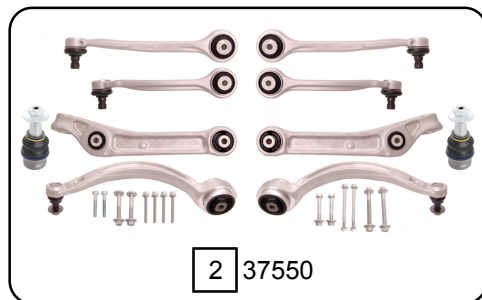

A4 (8W2, 8WC-B9)
A4 AVANT (8W5, 8WD-B9)
A4 QUATTRO (B9)
A4 ALLROAD (8WH, 8WJ-B9)

05/2015 ->
08/2015 ->
05/2015 ->
01/2016 ->

| Ref. | Sidem Ref. | Description | OE-number | Measures | Ref. | Sidem Ref. | Description | OE-number | Measures |
|------|------------|----------------------|------------------|----------|------|------------|---------------------------|------------------|----------|
| 1 | 37005 | mounting kit | WHT 006 542 S1 | | 4 | 370074 | set TCA + stab. link + tr | 8W0 407 693 B S3 | |
| 2 | 37550 | set TCA | 8W0 407 693 B S1 | | 5 | 837643 KIT | silentblock kit | 8K0 407 183 F S1 | |
| 3 | 37551 | set TCA + stab. link | 8W0 407 693 B S2 | | | | | | |