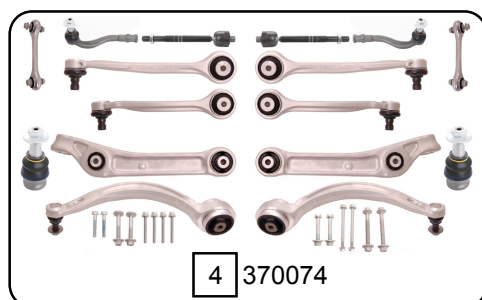

A4 (8W2, 8WC-B9)
A4 AVANT (8W5, 8WD-B9)
A4 QUATTRO (B9)
A4 ALLROAD (8WH, 8WJ-B9)

05/2015 ->
08/2015 ->
05/2015 ->
01/2016 ->

| Ref. | Sidem Ref. | Description | OE-number | Measures | Ref. | Sidem Ref. | Description | OE-number | Measures |
|------|------------|----------------------|------------------|----------|------|------------|---------------------------|------------------|----------|
| 1 | 37005 | mounting kit | WHT 006 542 S1 | | 4 | 370074 | set TCA + stab. link + tr | 8W0 407 693 B S3 | |
| 2 | 37550 | set TCA | 8W0 407 693 B S1 | | 5 | 837643 KIT | silentblock kit | 8K0 407 183 F S1 | |
| 3 | 37551 | set TCA + stab. link | 8W0 407 693 B S2 | | | | | | |