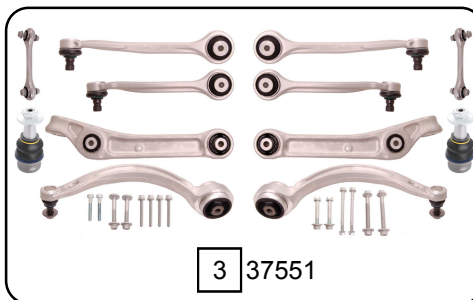

A4 (8W2, 8WC-B9)
A4 AVANT (8W5, 8WD-B9)
A4 QUATTRO (B9)
A4 ALLROAD (8WH, 8WJ-B9)

05/2015 ->
08/2015 ->
05/2015 ->
01/2016 ->

| Ref. | Sidem Ref. | Description | OE-number | Measures | Ref. | Sidem Ref. | Description | OE-number | Measures |
|------|------------|----------------------|------------------|----------|------|------------|---------------------------|------------------|----------|
| 1 | 37005 | mounting kit | WHT 006 542 S1 | | 4 | 370074 | set TCA + stab. link + tr | 8W0 407 693 B S3 | |
| 2 | 37550 | set TCA | 8W0 407 693 B S1 | | 5 | 837643 KIT | silentblock kit | 8K0 407 183 F S1 | |
| 3 | 37551 | set TCA + stab. link | 8W0 407 693 B S2 | | | | | | |