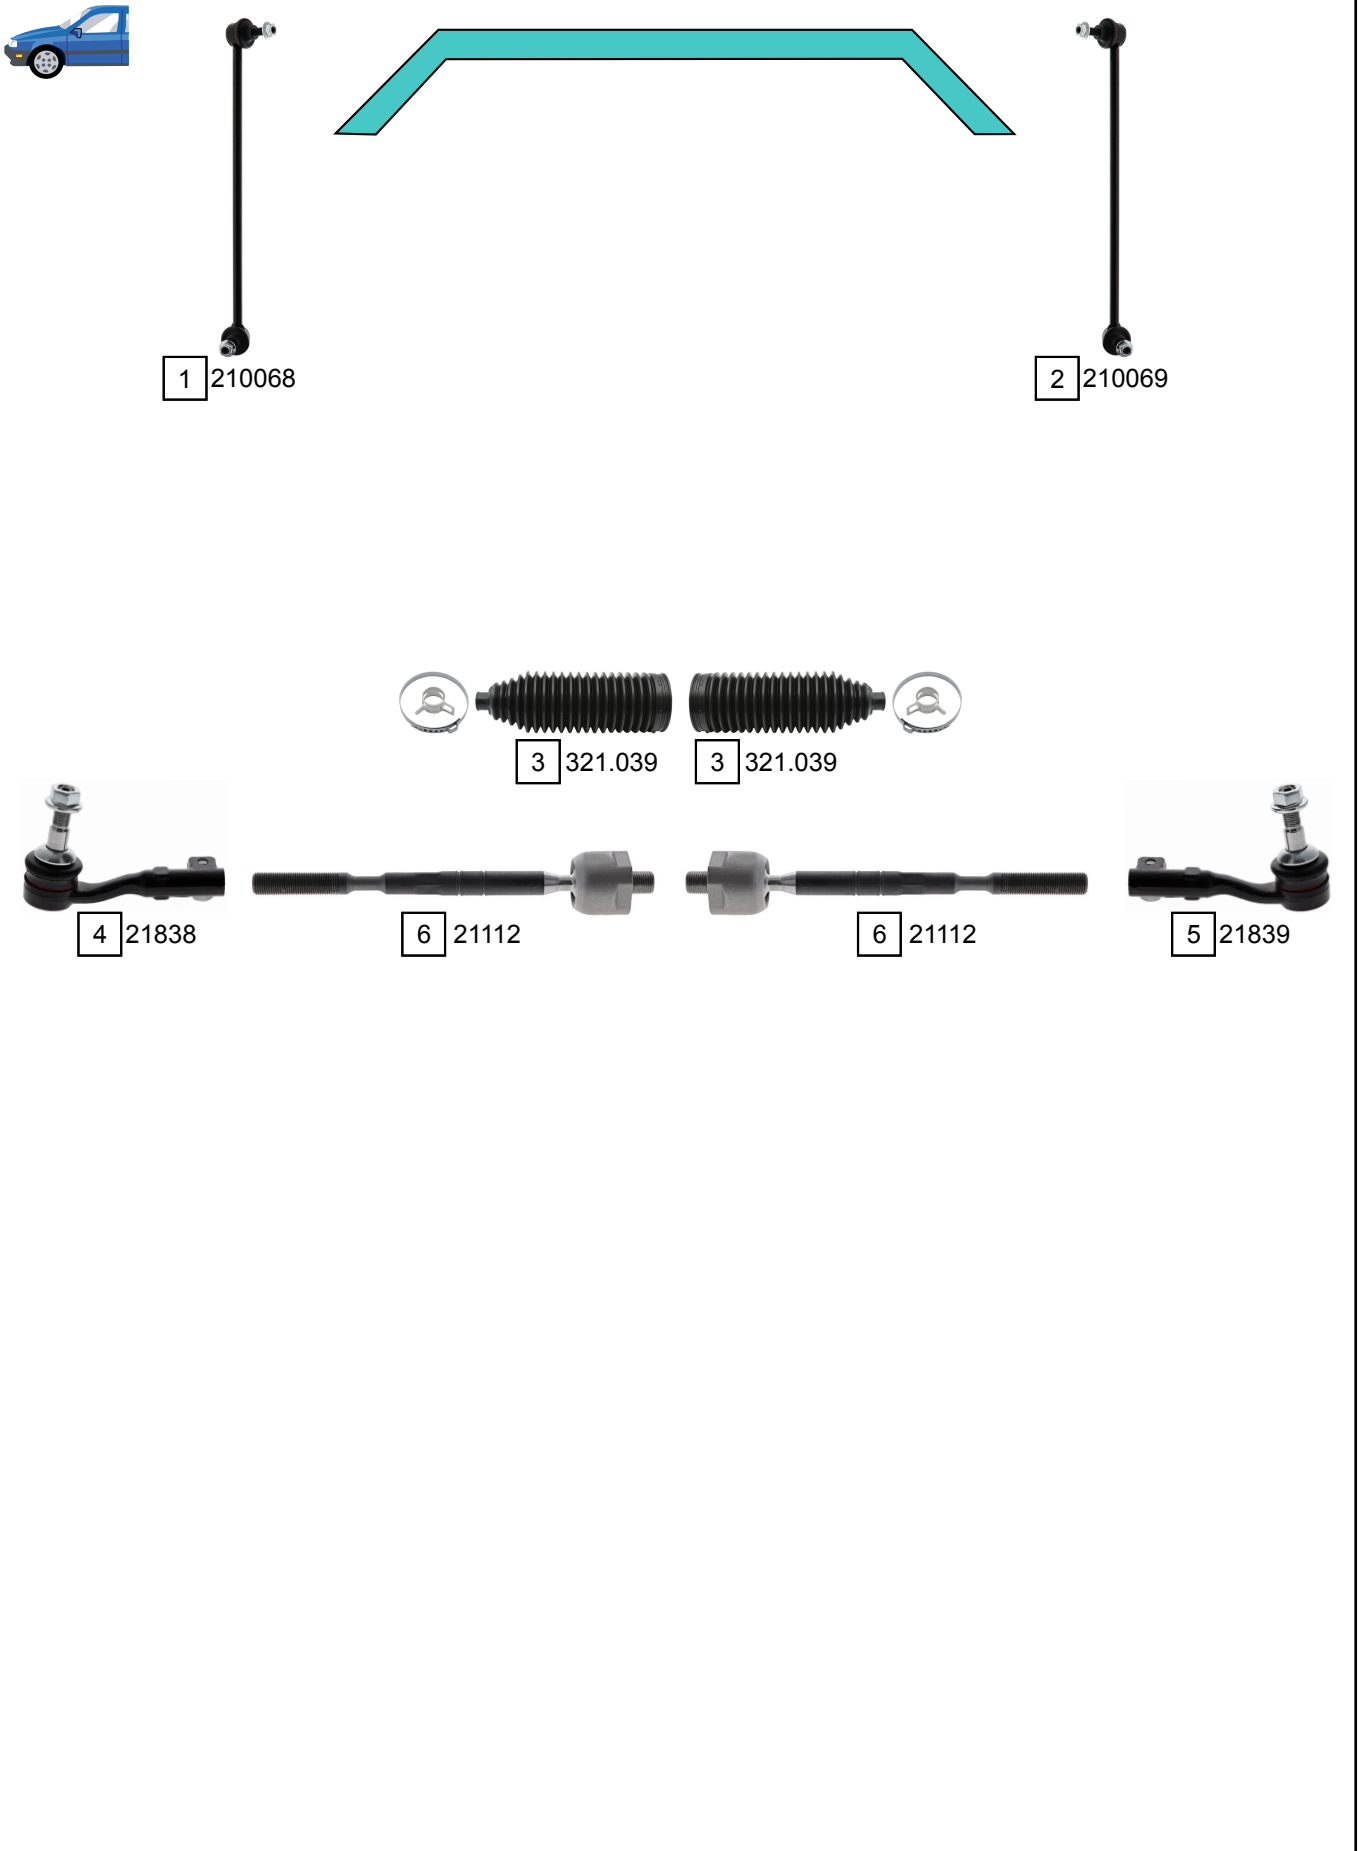

Z4 (G29)

11/2018 ->

Ref.	Sidem Ref.	Description	OE-number	Measures	Ref.	Sidem Ref.	Description	OE-number	Measures
1	210068	stabilizer link left	31 30 6 886 279	L:392	4	21838	tie rod end left	32 10 6 887 400	c:16.2 th:FM16X1.5R
2	210069	stabilizer link right	31 30 6 886 280	L:392	5	21839	tie rod end right	32 10 6 887 402	c:16.2 th:FM16X1.5R
3	321.039	steering rack gaiter	32 10 6 890 060	D:59 d:16 L:196	6	21112	axial joint	Part of	th:MM16X1.5R L:255