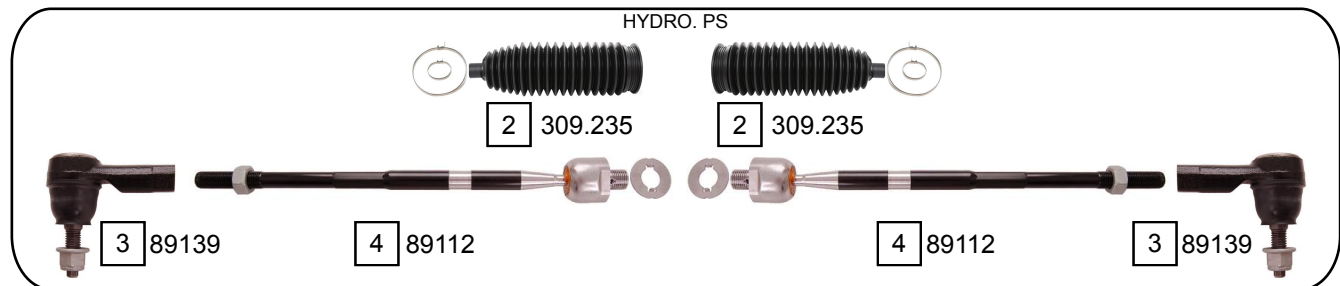

AVEO (T300)

03/2011 ->

| Ref. | Sidem Ref. | Description | OE-number | Measures | Ref. | Sidem Ref. | Description | OE-number | Measures |
|------|------------|----------------------|-----------|---------------------|------|------------|---------------------|-----------|-----------------|
| 1 | 89261 | stabilizer link | 95299172 | L:295 | 8 | 89278 | TCA left wbj | 95017035 | c:18.2 |
| 2 | 309.235 | steering rack gaiter | 95218371 | D:47 d:14 L:185 | 9 | 89279 | TCA right wbj | 95017036 | c:18.2 |
| 3 | 89139 | tie rod end | 95218373 | c:13.5 th:FM14X1.5R | 10 | 89182 | ball joint | 95907943 | c:18.1 |
| 4 | 89112 | axial joint | 95218372 | th:MM16X1.5R L:329 | 11 | 889615 | silentblock for TCA | Part of | di:12.1 do:40.5 |
| 5 | 309.236 | steering rack gaiter | 95952928 | D:55 d:14 L:206 | 12 | 889616 | silentblock for TCA | Part of | di:14.1 do:70.2 |
| 6 | 89138 | tie rod end | 95952936 | c:13.5 th:FM14X1.5R | 13 | 889301 | mounting axle body | 95910101 | do:67.4 |
| 7 | 89111 | axial joint | 95952929 | th:MM14X1.5R L:334 | | | | | |