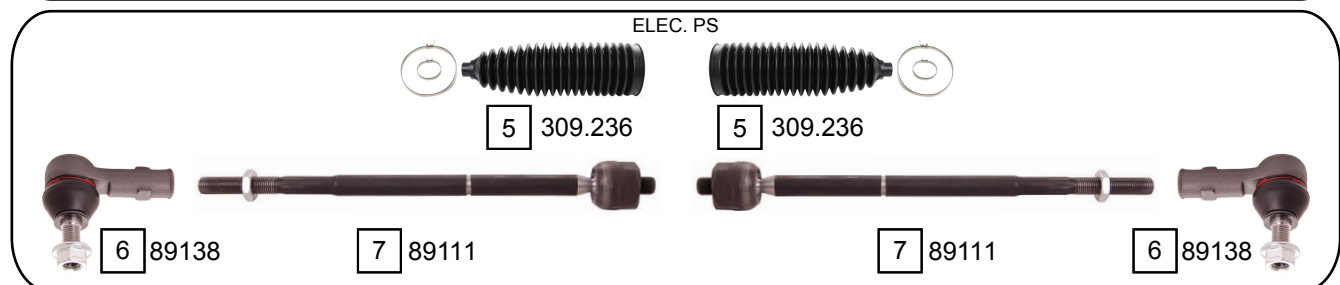

AVEO (T300)

03/2011 ->

| Ref. | Sidem Ref. | Description | OE-number | Measures | Ref. | Sidem Ref. | Description | OE-number | Measures |
|------|------------|----------------------|-----------|---------------------|------|------------|---------------------|-----------|-----------------|
| 1 | 89261 | stabilizer link | 95299172 | L:295 | 8 | 89278 | TCA left wbj | 95017035 | c:18.2 |
| 2 | 309.235 | steering rack gaiter | 95218371 | D:47 d:14 L:185 | 9 | 89279 | TCA right wbj | 95017036 | c:18.2 |
| 3 | 89139 | tie rod end | 95218373 | c:13.5 th:FM14X1.5R | 10 | 89182 | ball joint | 95907943 | c:18.1 |
| 4 | 89112 | axial joint | 95218372 | th:MM16X1.5R L:329 | 11 | 889615 | silentblock for TCA | Part of | di:12.1 do:40.5 |
| 5 | 309.236 | steering rack gaiter | 95952928 | D:55 d:14 L:206 | 12 | 889616 | silentblock for TCA | Part of | di:14.1 do:70.2 |
| 6 | 89138 | tie rod end | 95952936 | c:13.5 th:FM14X1.5R | 13 | 889301 | mounting axle body | 95910101 | do:67.4 |
| 7 | 89111 | axial joint | 95952929 | th:MM14X1.5R L:334 | | | | | |