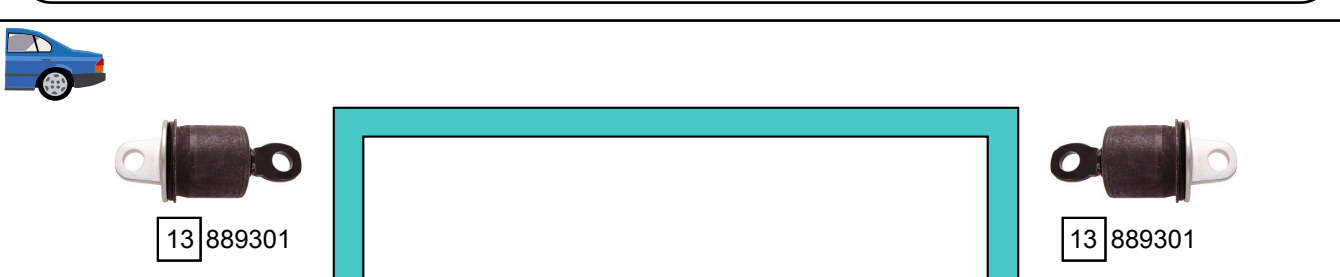

AVEO (T300)

03/2011 ->

| Ref. | Sidem Ref. | Description | OE-number | Measures | Ref. | Sidem Ref. | Description | OE-number | Measures |
|------|------------|----------------------|-----------|---------------------|------|------------|---------------------|-----------|-----------------|
| 1 | 89261 | stabilizer link | 95299172 | L:295 | 8 | 89278 | TCA left wbj | 95017035 | c:18.2 |
| 2 | 309.235 | steering rack gaiter | 95218371 | D:47 d:14 L:185 | 9 | 89279 | TCA right wbj | 95017036 | c:18.2 |
| 3 | 89139 | tie rod end | 95218373 | c:13.5 th:FM14X1.5R | 10 | 89182 | ball joint | 95907943 | c:18.1 |
| 4 | 89112 | axial joint | 95218372 | th:MM16X1.5R L:329 | 11 | 889615 | silentblock for TCA | Part of | di:12.1 do:40.5 |
| 5 | 309.236 | steering rack gaiter | 95952928 | D:55 d:14 L:206 | 12 | 889616 | silentblock for TCA | Part of | di:14.1 do:70.2 |
| 6 | 89138 | tie rod end | 95952936 | c:13.5 th:FM14X1.5R | 13 | 889301 | mounting axle body | 95910101 | do:67.4 |
| 7 | 89111 | axial joint | 95952929 | th:MM14X1.5R L:334 | | | | | |