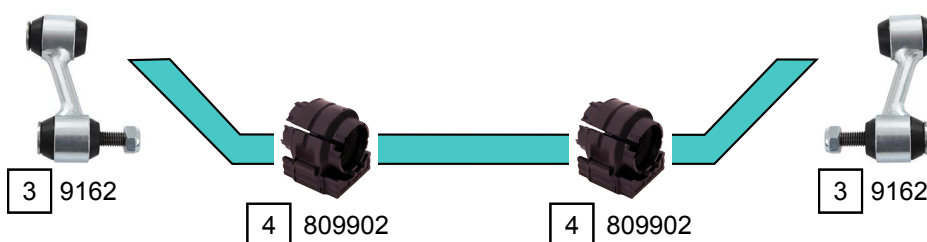

CHEVROLET - DAEWOO

MALIBU

MALIBU (V300)

01/2012 ->

1 809502

2 809503

Ref.	Sidem Ref.	Description	OE-number	Measures	Ref.	Sidem Ref.	Description	OE-number	Measures
1	809502	strut mount	22834079	di:10.5 L:47.5	3	9162	stabilizer link rear axle	13281792	L:71
2	809503	strut mount	22834080	di:10.2	4	809902	stabilizer mounting	13281790	di:18