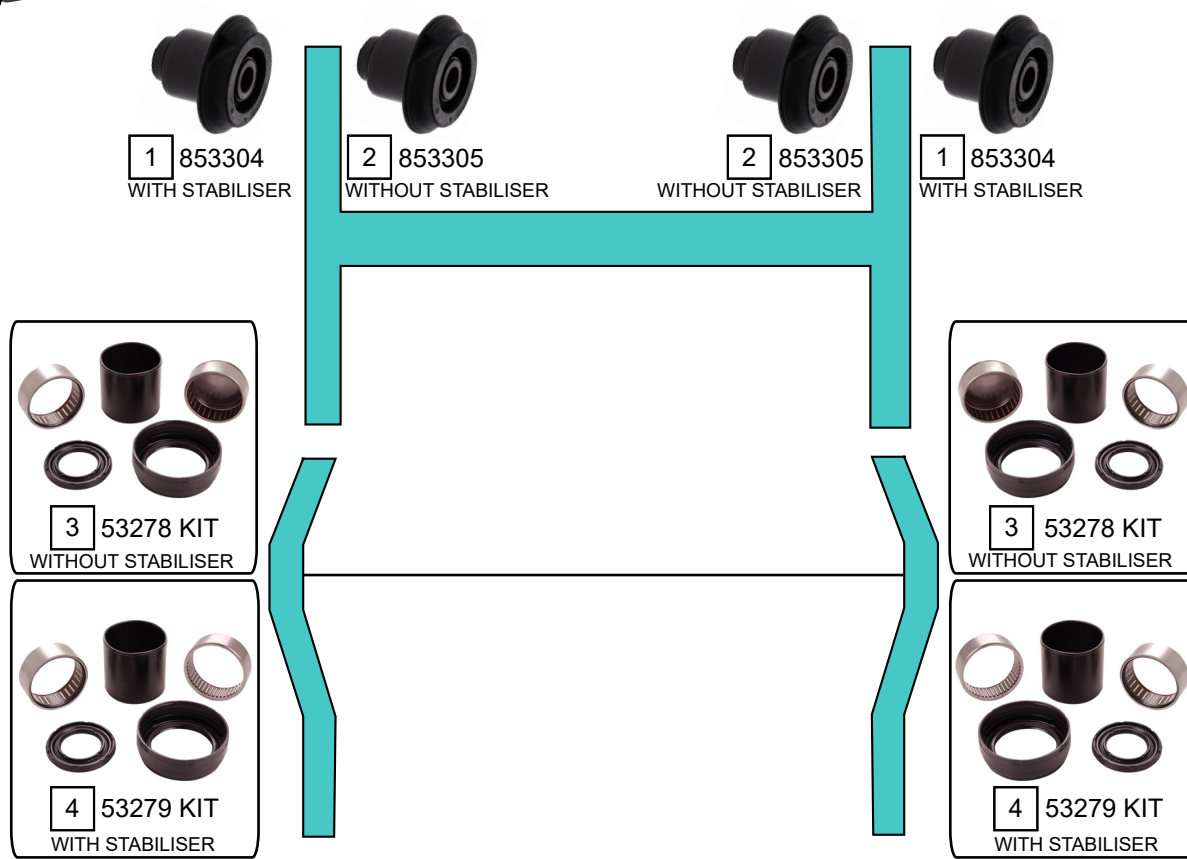

AX

07/1986 - 12/1998

Ref.	Sidem Ref.	Description	OE-number	Measures	Ref.	Sidem Ref.	Description	OE-number	Measures
1	853304	mounting axle body	5131 63	di:12 do:33.4	3	53278 KIT	repair kit rear axle	5131 64 S1	
2	853305	mounting axle body	5131 65	di:12 do:33	4	53279 KIT	repair kit rear axle	5131 64 S1	