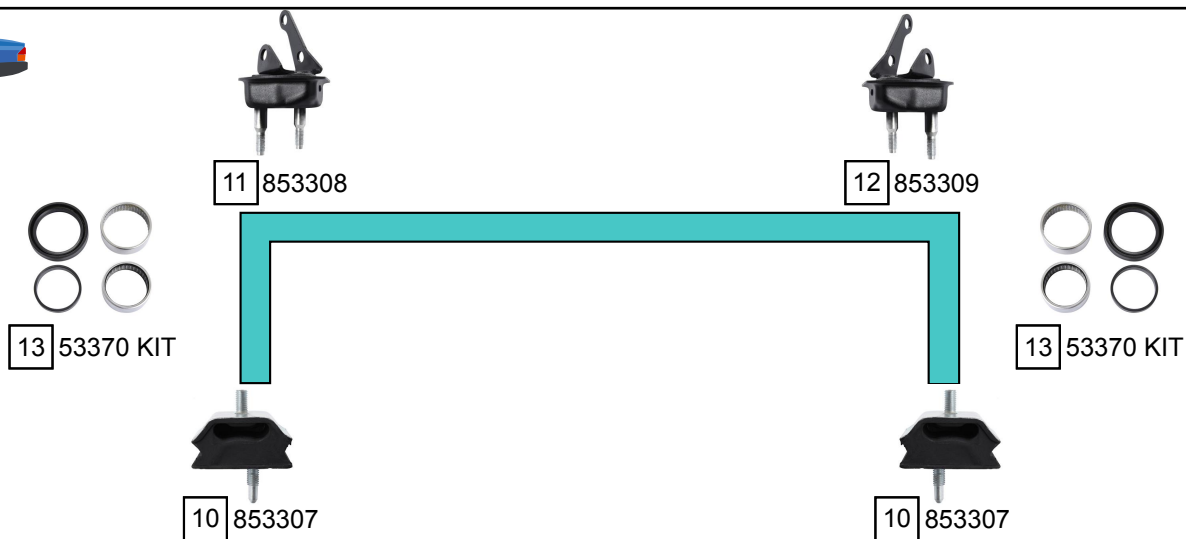

XSARA

04/1997 - 08/2005

Ref.	Sidem Ref.	Description	OE-number	Measures	Ref.	Sidem Ref.	Description	OE-number	Measures
1	7774	TCA left wbj	3520 H6 S1	c:16	8	853616 SET	silentblock kit	Part of	
2	7775	TCA right wbj	3521 E6 S1	c:16	9	853617	silentblock for TCA	3523 75	di:18.9 do:18.9
3	7783	ball joint	3640 43	c:16	10	853307	mounting axle body	5131 71	
4	53574	TCA left wbj	3520 A1	c:18	11	853308	mounting axle body	5131 69	
5	53575	TCA right wbj	3521 71		12	853309	mounting axle body	5131 70	
6	53584	ball joint	3640 51	c:18	13	53370 KIT	repair kit rear axle	5131 45 S1	
7	853616	silentblock for TCA	Part of	di:12.2 do:33					