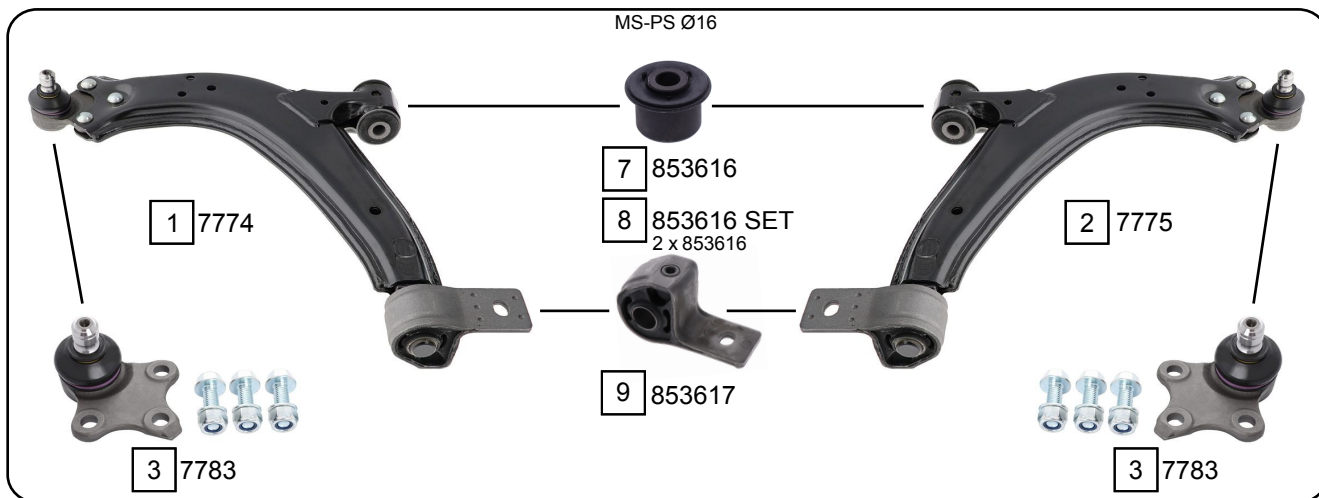

XSARA

04/1997 - 08/2005

Ref.	Sidem Ref.	Description	OE-number	Measures	Ref.	Sidem Ref.	Description	OE-number	Measures
1	7774	TCA left wbj	3520 H6 S1	c:16	8	853616 SET	silentblock kit	Part of	
2	7775	TCA right wbj	3521 E6 S1	c:16	9	853617	silentblock for TCA	3523 75	di:18.9 do:18.9
3	7783	ball joint	3640 43	c:16	10	853307	mounting axle body	5131 71	
4	53574	TCA left wbj	3520 A1	c:18	11	853308	mounting axle body	5131 69	
5	53575	TCA right wbj	3521 71		12	853309	mounting axle body	5131 70	
6	53584	ball joint	3640 51	c:18	13	53370 KIT	repair kit rear axle	5131 45 S1	
7	853616	silentblock for TCA	Part of	di:12.2 do:33					