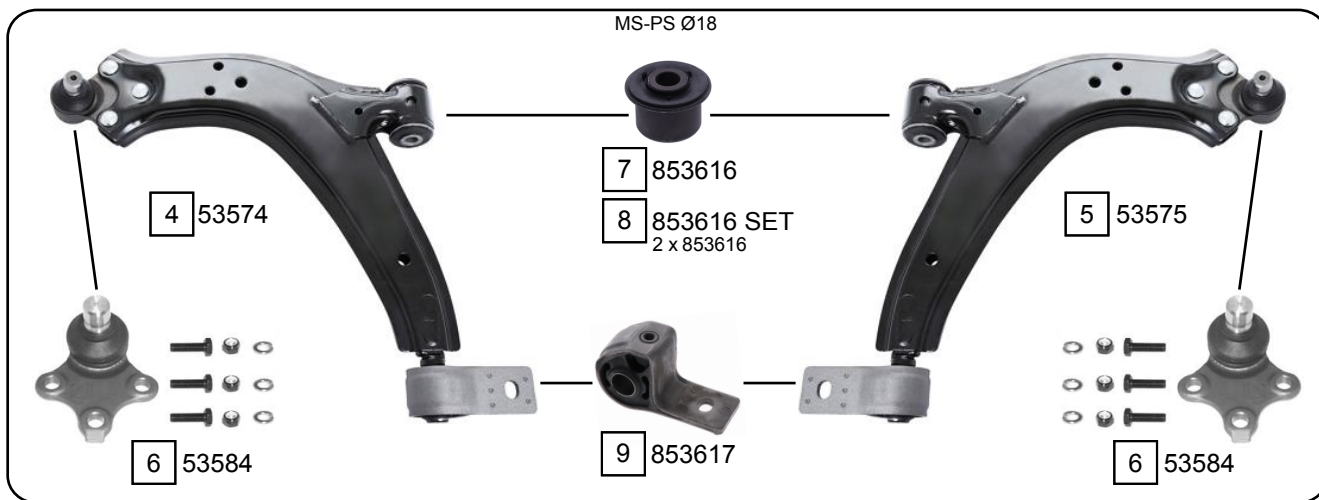

XSARA

04/1997 - 08/2005

Ref.	Sidem Ref.	Description	OE-number	Measures	Ref.	Sidem Ref.	Description	OE-number	Measures
1	7774	TCA left wbj	3520 H6 S1	c:16	8	853616 SET	silentblock kit	Part of	
2	7775	TCA right wbj	3521 E6 S1	c:16	9	853617	silentblock for TCA	3523 75	di:18.9 do:18.9
3	7783	ball joint	3640 43	c:16	10	853307	mounting axle body	5131 71	
4	53574	TCA left wbj	3520 A1	c:18	11	853308	mounting axle body	5131 69	
5	53575	TCA right wbj	3521 71		12	853309	mounting axle body	5131 70	
6	53584	ball joint	3640 51	c:18	13	53370 KIT	repair kit rear axle	5131 45 S1	
7	853616	silentblock for TCA	Part of	di:12.2 do:33					