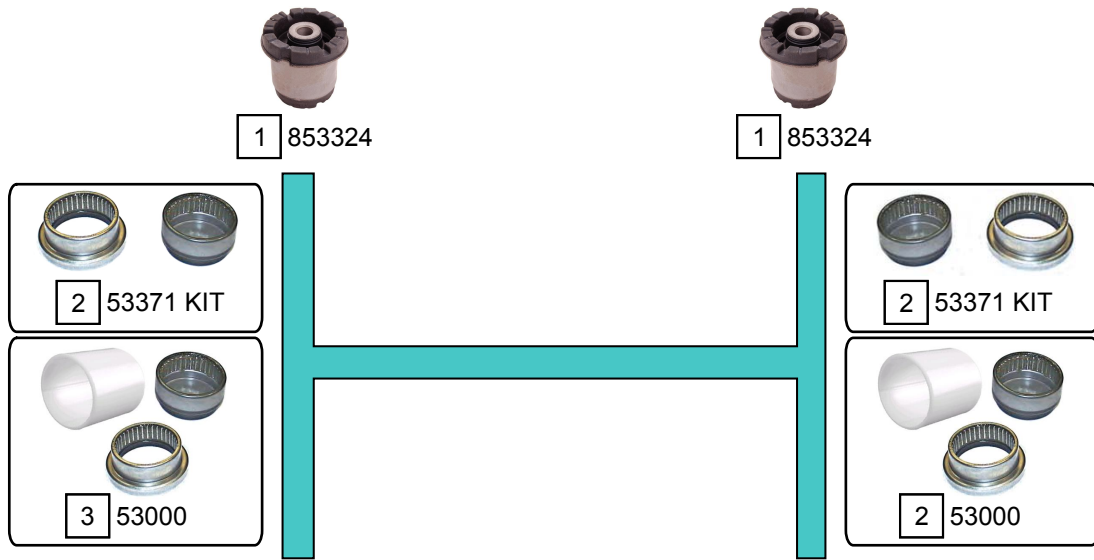

XSARA PICASSO

12/1999 - 06/2012

Ref.	Sidem Ref.	Description	OE-number	Measures	Ref.	Sidem Ref.	Description	OE-number	Measures
1	853324	mounting axle body	5131 97	di:12.1 do:53.3	3	53000	repair kit rear axle	5131 48 S2	
2	53371 KIT	repair kit rear axle	5131 48 S1						