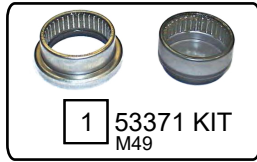

BERLINGO (M49-M59)

07/1996 - 03/2008

Ref.	Sidem Ref.	Description	OE-number	Measures	Ref.	Sidem Ref.	Description	OE-number	Measures
1	53371 KIT	repair kit rear axle	5131 48 S1		3	853312	mounting axle body	5131 47	di:12.1 do:46.5
2	53000	repair kit rear axle	5131 48 S2		4	853313	mounting axle body	5152 62	di:12.5