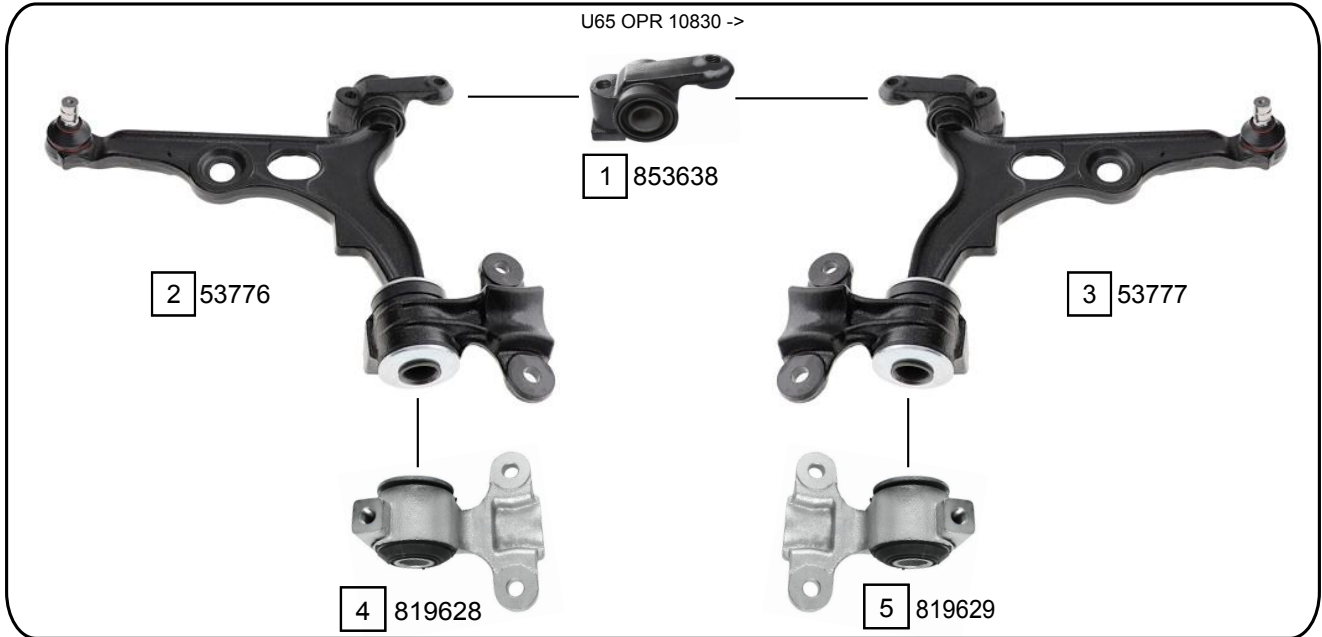

JUMPY
DISPATCH

Ref.	Sidem Ref.	Description	OE-number	Measures	Ref.	Sidem Ref.	Description	OE-number	Measures
1	853638	silentblock for TCA	Part of	di:22.9	4	819628	silentblock for TCA	Part of	di:22.8 do:22.8
2	53776	TCA left wbj	3520 S6	c:17	5	819629	silentblock for TCA	Part of	di:22.8 do:22.8
3	53777	TCA right wbj	3521 P7	c:17	6	853303	mounting axle body	5152 61	di:12 do:46