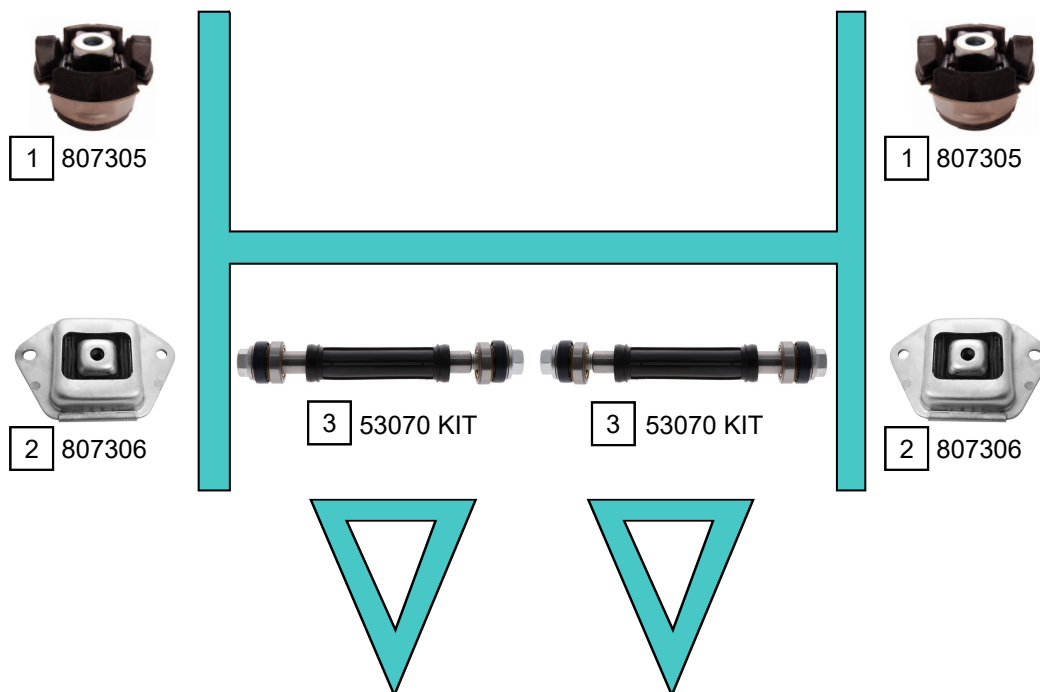

C5 I (DC/DE)
C5 II (RC/RE)

03/2001 - 08/2004
08/2004 - 01/2008

Ref.	Sidem Ref.	Description	OE-number	Measures	Ref.	Sidem Ref.	Description	OE-number	Measures
1	807305	mounting axle body	5131 C7	di:15 do:75	3	53070 KIT	repair kit rear axle	5132 67 S1	
2	807306	mounting axle body	5131 C8	di:12					