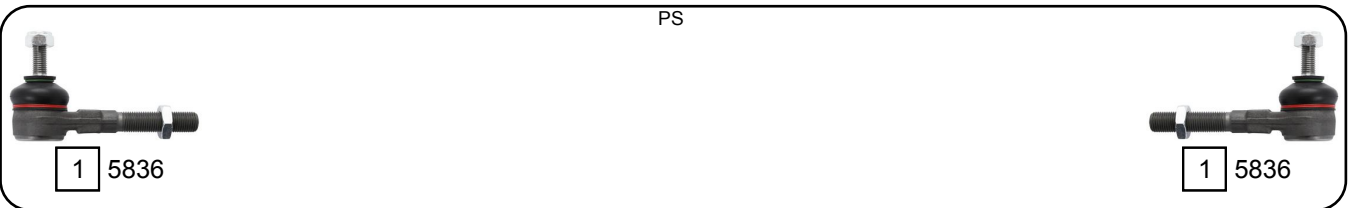

SOLENZA (B41\_)

02/2003 - 03/2005

Ref.	Sidem Ref.	Description	OE-number	Measures	Ref.	Sidem Ref.	Description	OE-number	Measures
1	5836	tie rod end	60 01 546 523	c:11.9 th:MM14X1.5R	3	805605	silentblock for TCA	77 04 000 681	di:12.3 do:32.1
2	5612	axial joint	60 01 542 724	th:MM12X1R L:276	4	5580	ball joint lower	77 01 472 038	c:16