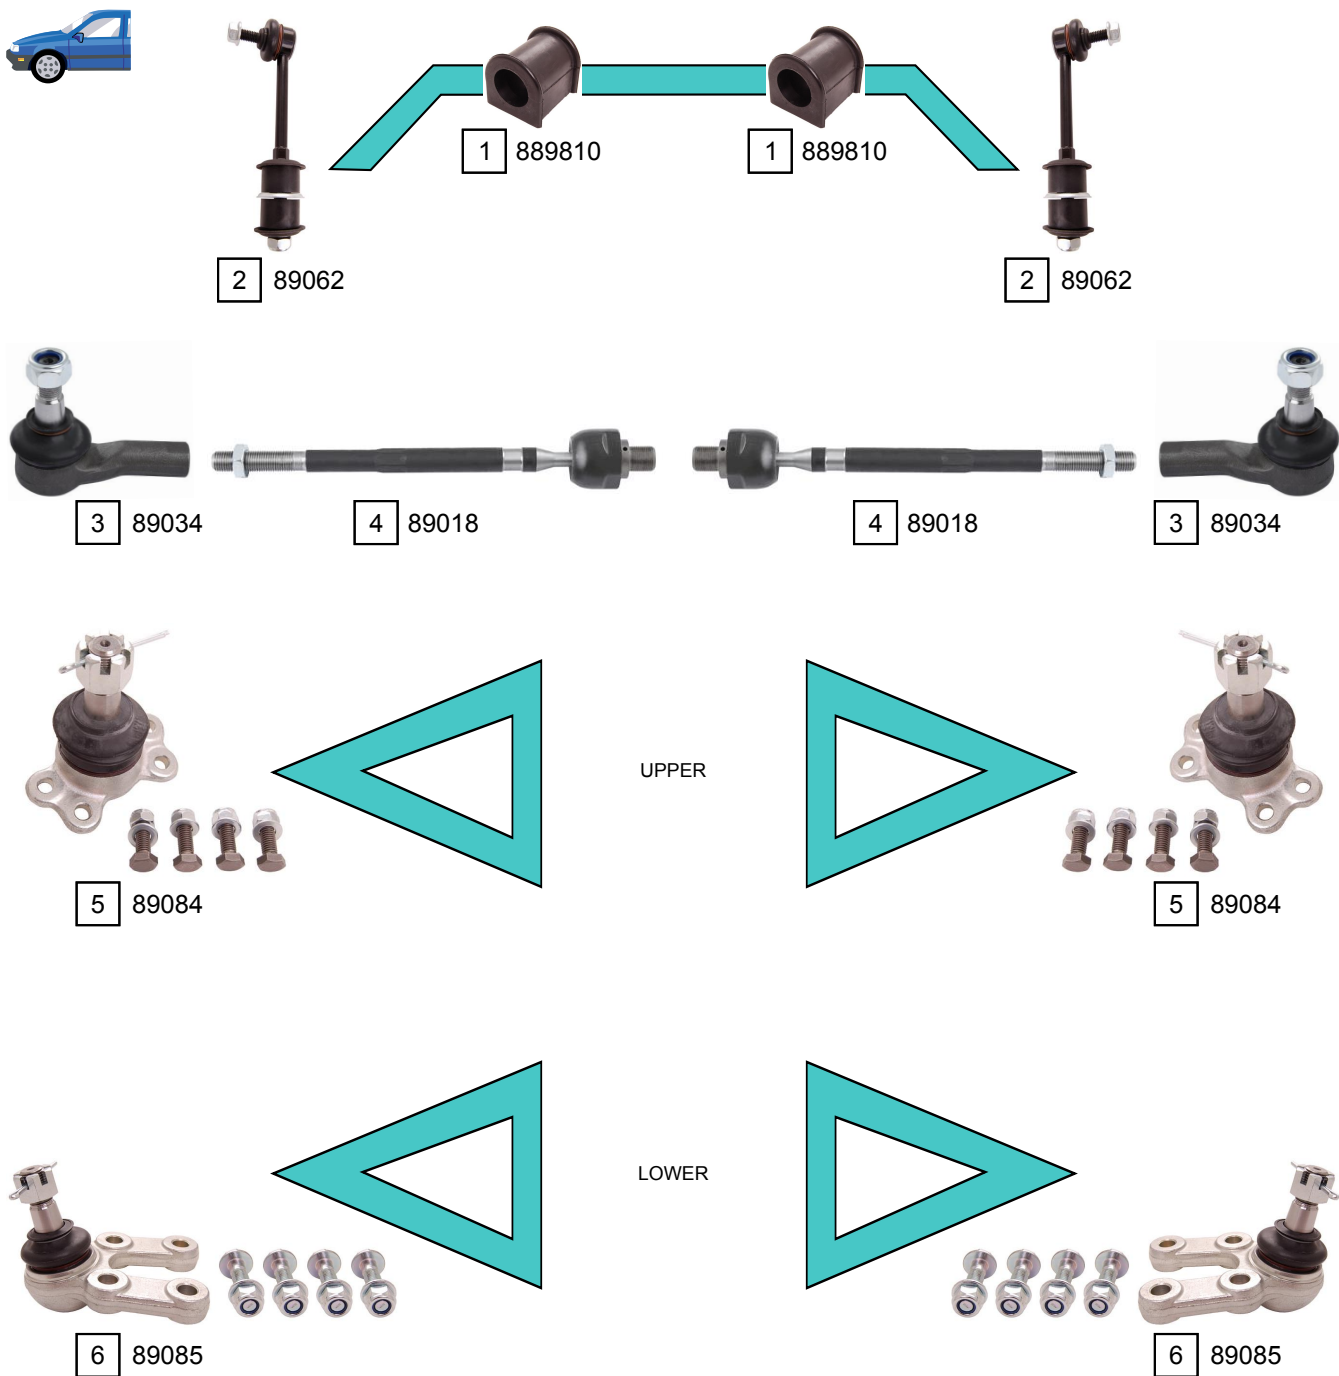

KORANDO (KJ)

01/1999 ->

Ref.	Sidem Ref.	Description	OE-number	Measures	Ref.	Sidem Ref.	Description	OE-number	Measures
1	889810	stabilizer mounting	6313230385	di:30	4	89018	axial joint	Part of	th:MM17X1R L:274
2	89062	stabilizer link	4475005001	L:173	5	89084	ball joint	4443003011	c:17.6
3	89034	tie rod end	4666005502	c:16 th:FM14x1.5R	6	89085	ball joint	4450505001	c:17.6