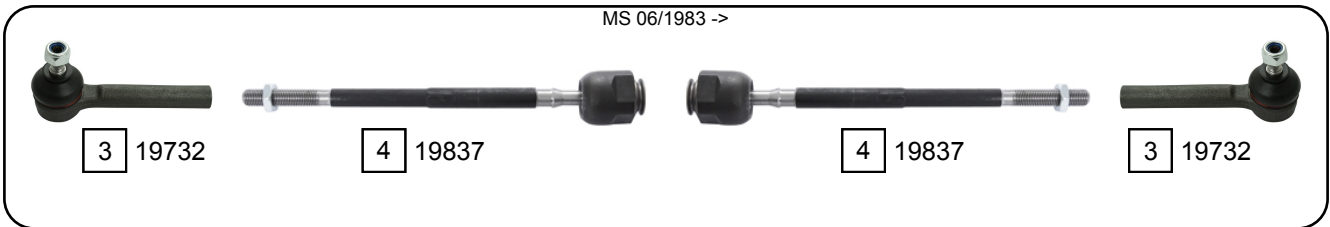

RITMO (138A)

01/1978 - 12/1988

Ref.	Sidem Ref.	Description	OE-number	Measures	Ref.	Sidem Ref.	Description	OE-number	Measures
1	303.031	steering rack gaiter	437 11 55	D:42 d:10 L:125	4	19837	axial joint	441 01 45	th:FM14X1.5R L:278
2	303.032	steering rack gaiter	437 11 56	D:26 d:10 L:165	5	19680	TCA wbj	755 89 62	c:13
3	19732	tie rod end	766 97 56	c:12 th:FM12X1.5R					