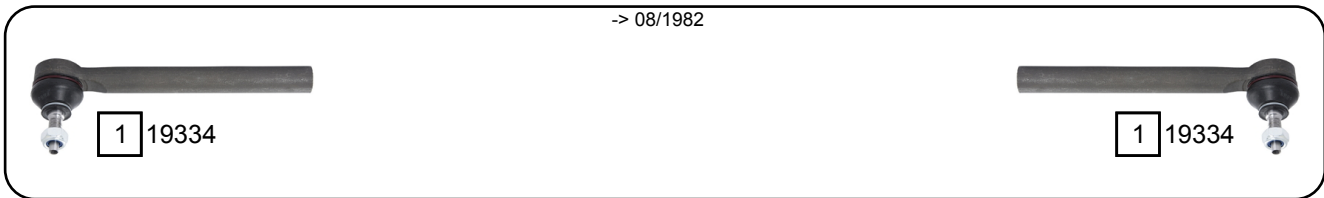

127
FIORINO

06/1971 - 12/1986
10/1977 - 12/1987

-> 08/1982

09/1982 ->

Ref.	Sidem Ref.	Description	OE-number	Measures	Ref.	Sidem Ref.	Description	OE-number	Measures
1	19334	tie rod end	425 45 20	c:11.9 th:FM14x1R	4	303.031	steering rack gaiter	437 11 55	D:42 d:10 L:125
2	19830	tie rod end	598 34 06	c:12 th:FM12X1.5R	5	303.032	steering rack gaiter	437 11 56	D:26 d:10 L:165
3	19637 A	axial joint	596 03 21	th:FM14X1.5R L:192					