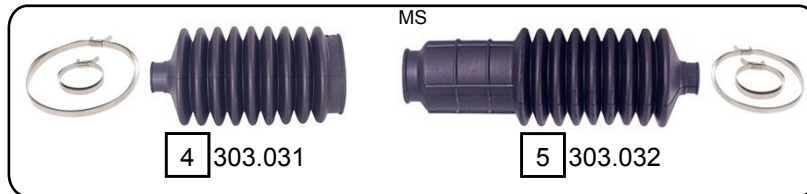

127
FIORINO

06/1971 - 12/1986
10/1977 - 12/1987

-> 08/1982

09/1982 ->

Ref.	Sidem Ref.	Description	OE-number	Measures	Ref.	Sidem Ref.	Description	OE-number	Measures
1	19334	tie rod end	425 45 20	c:11.9 th:FM14x1R	4	303.031	steering rack gaiter	437 11 55	D:42 d:10 L:125
2	19830	tie rod end	598 34 06	c:12 th:FM12X1.5R	5	303.032	steering rack gaiter	437 11 56	D:26 d:10 L:165
3	19637 A	axial joint	596 03 21	th:FM14X1.5R L:192					