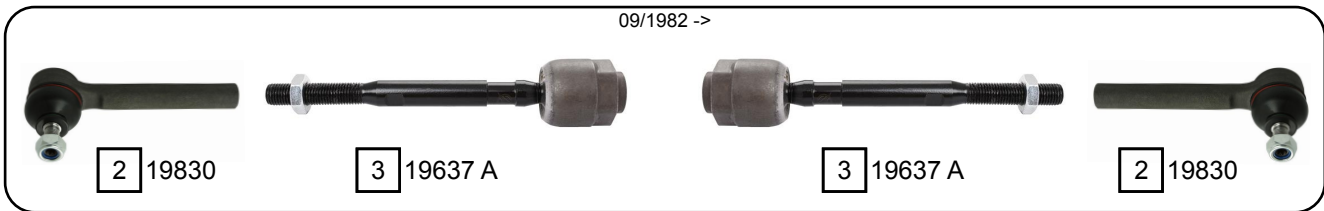

127
FIORINO

06/1971 - 12/1986
10/1977 - 12/1987

-> 08/1982

09/1982 ->

Ref.	Sidem Ref.	Description	OE-number	Measures	Ref.	Sidem Ref.	Description	OE-number	Measures
1	19334	tie rod end	425 45 20	c:11.9 th:FM14x1R	4	303.031	steering rack gaiter	437 11 55	D:42 d:10 L:125
2	19830	tie rod end	598 34 06	c:12 th:FM12X1.5R	5	303.032	steering rack gaiter	437 11 56	D:26 d:10 L:165
3	19637 A	axial joint	596 03 21	th:FM14X1.5R L:192					