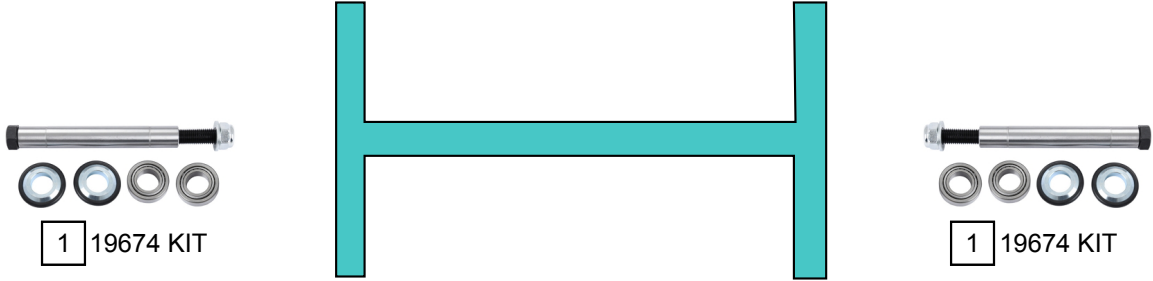

BRAVA (182)  
BRAVO (182)

01/1995 - 01/2001

2 19978  
1998 ->

3 19979  
1998 ->

Ref.	Sidem Ref.	Description	OE-number	Measures	Ref.	Sidem Ref.	Description	OE-number	Measures
1	19674 KIT	repair kit for TCA	Part of		3	19979	TCA right	465 19 898	c:30
2	19978	TCA left	465 19 894	c:30					