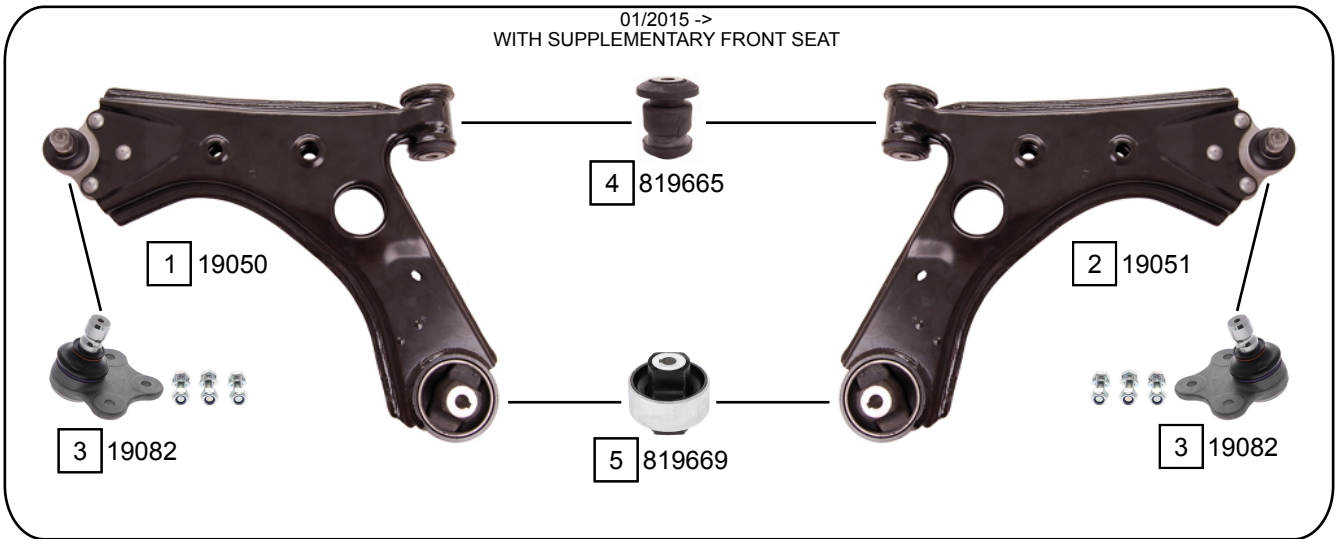

DOBLO (152, 263)

02/2010 ->

Ref.	Sidem Ref.	Description	OE-number	Measures	Ref.	Sidem Ref.	Description	OE-number	Measures
1	19050	TCA left wbj	520 26 316	c:17.9	5	819669	silentblock for TCA	Part of	di:12.2 do:69.6
2	19051	TCA right wbj	520 26 317	c:17.9	6	19264	stabilizer link	Part of	L:86
3	19082	ball joint	Part of	c:18	7	819901	stabilizer mounting	Part of	di:15.5
4	819665	silentblock for TCA	Part of	di:12.1 do:42.4					