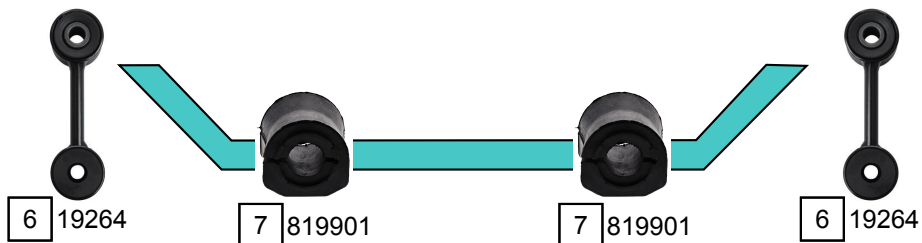

DOBLO (152, 263)

02/2010 ->

Ref.	Sidem Ref.	Description	OE-number	Measures	Ref.	Sidem Ref.	Description	OE-number	Measures
1	19050	TCA left wbj	520 26 316	c:17.9	5	819669	silentblock for TCA	Part of	di:12.2 do:69.6
2	19051	TCA right wbj	520 26 317	c:17.9	6	19264	stabilizer link	Part of	L:86
3	19082	ball joint	Part of	c:18	7	819901	stabilizer mounting	Part of	di:15.5
4	819665	silentblock for TCA	Part of	di:12.1 do:42.4					