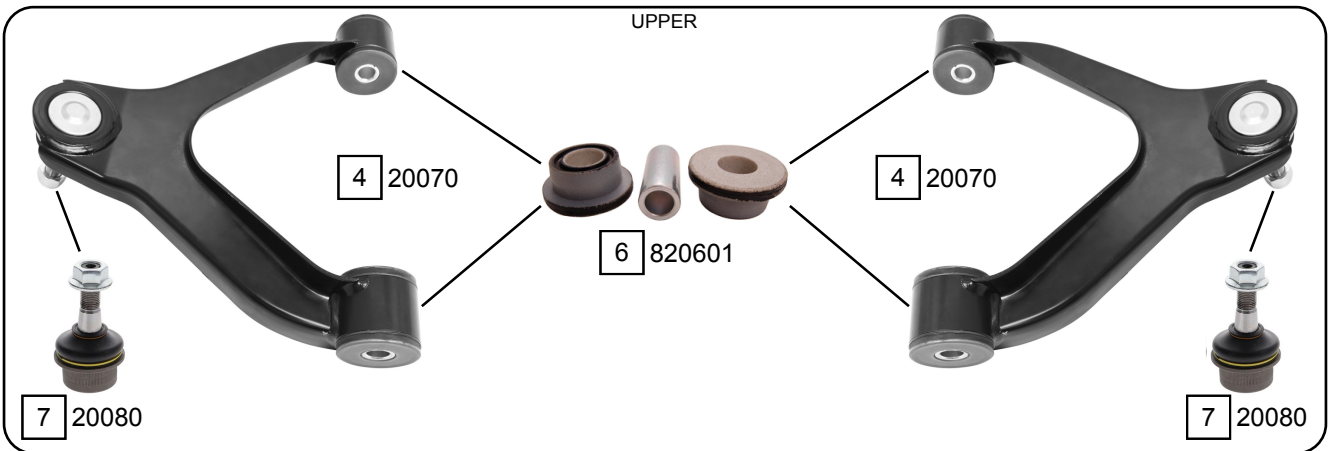

DAILY VI

03/2014 ->

Ref.	Sidem Ref.	Description	OE-number	Measures	Ref.	Sidem Ref.	Description	OE-number	Measures
1	305.038	steering rack gaiter	4256 9565	D:66 d:16 L:195	5	20071	TCA wbj	5801564316	c:19.8
2	20633	tie rod end	4256 9563	c:15.8 th:FM16X1.5R	6	820601	silentblock for TCA	5801564276 S1	di:17 do:46
3	20613	axial joint	Part of	th:MM18X1.5R L:330	7	20080	ball joint	5801635729	c:16.8 do:44.3
4	20070	TCA wbj	5801564293	c:16.8	8	20081	ball joint	5801635728	c:19.8 do:45.3