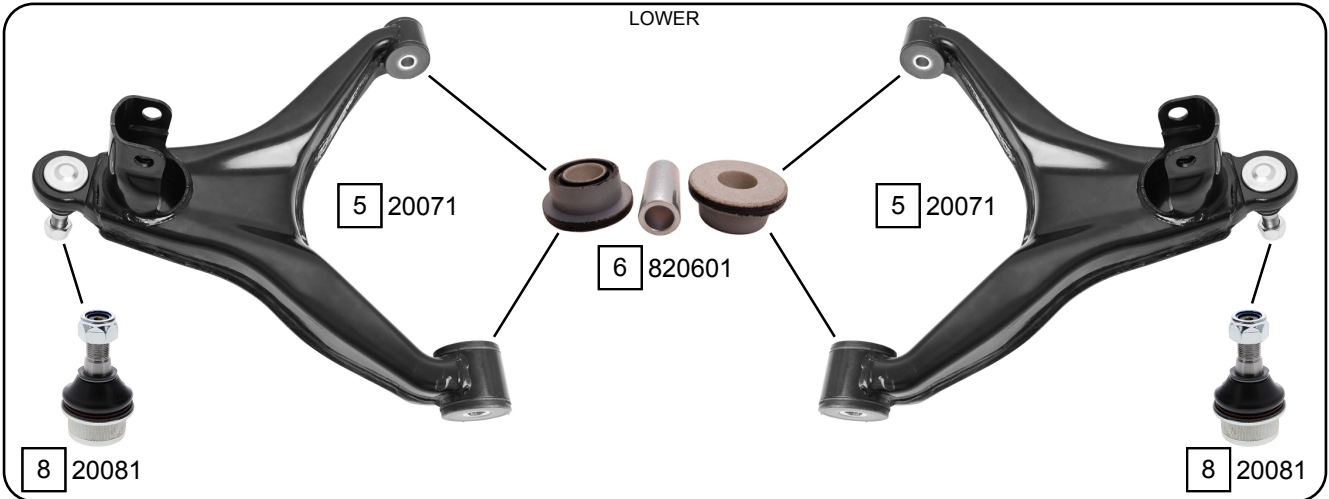

DAILY VI

03/2014 ->

Ref.	Sidem Ref.	Description	OE-number	Measures	Ref.	Sidem Ref.	Description	OE-number	Measures
1	305.038	steering rack gaiter	4256 9565	D:66 d:16 L:195	5	20071	TCA wbj	5801564316	c:19.8
2	20633	tie rod end	4256 9563	c:15.8 th:FM16X1.5R	6	820601	silentblock for TCA	5801564276 S1	di:17 do:46
3	20613	axial joint	Part of	th:MM18X1.5R L:330	7	20080	ball joint	5801635729	c:16.8 do:44.3
4	20070	TCA wbj	5801564293	c:16.8	8	20081	ball joint	5801635728	c:19.8 do:45.3