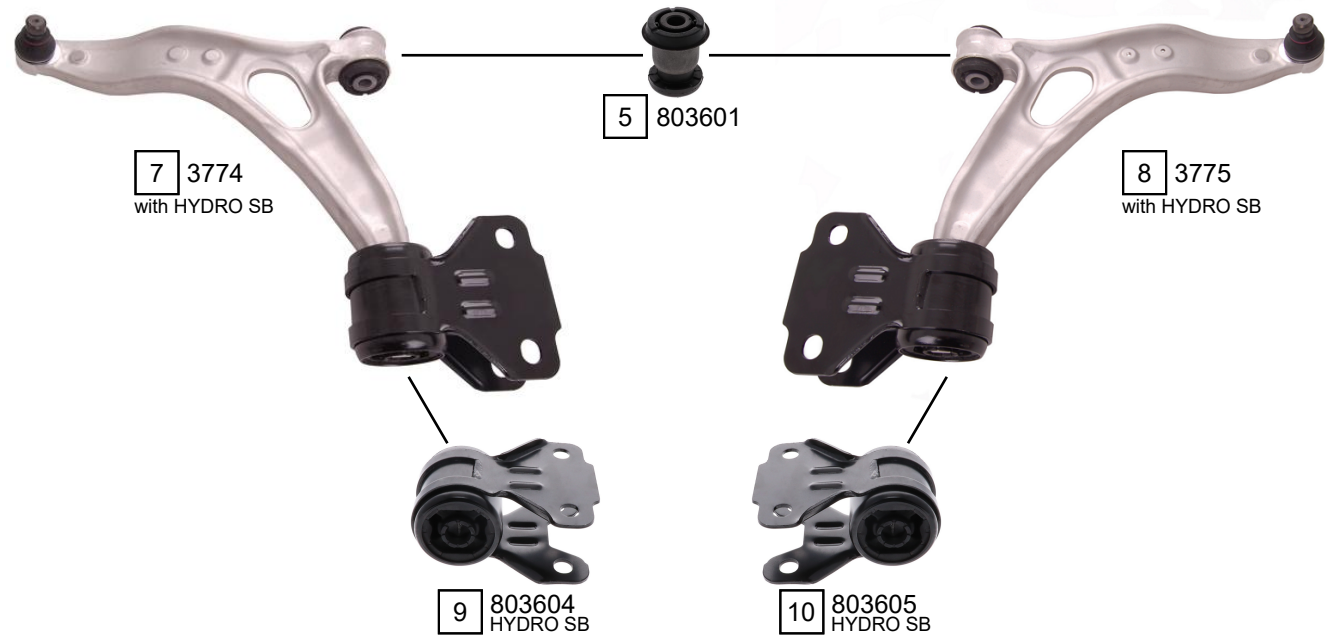

FOCUS III (CB8, CEW)

04/2011 ->

Ref.	Sidem Ref.	Description	OE-number	Measures	Ref.	Sidem Ref.	Description	OE-number	Measures
1	3676	TCA left wbj	1 866 073	c:21	6	803602	silentblock for TCA	Part of	di:22
2	3677	TCA right wbj	1 866 068	c:21	7	3774	TCA left wbj	1 749 992	c:21
3	3880	ball joint left	Part of	c:21	8	3775	TCA right wbj	1 749 991	c:21
4	3881	ball joint right	Part of	c:21	9	803604	silentblock for TCA left	Part of	di:20.8 do:20.8
5	803601	silentblock for TCA	Part of	di:14.1 do:38	10	803605	silentblock for TCA right	Part of	di:20.8 do:20.8