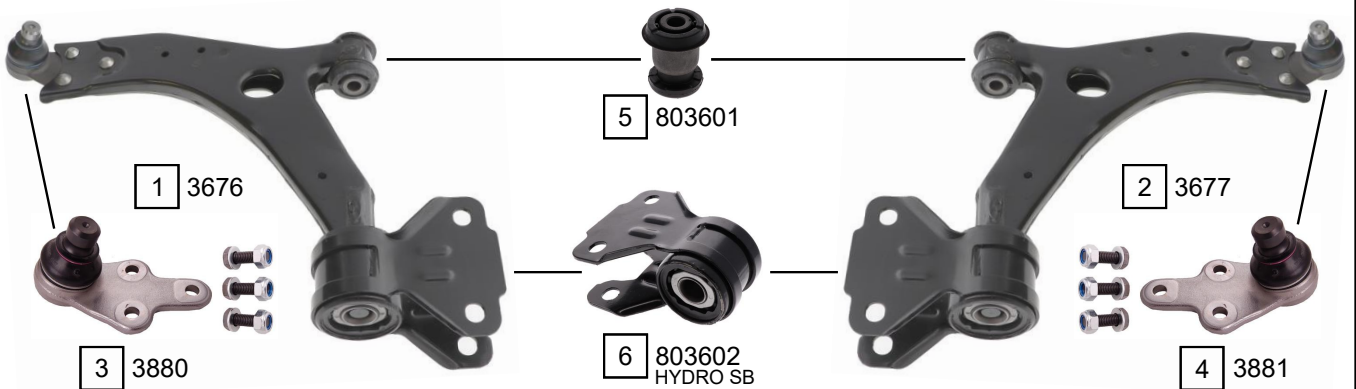

FOCUS III (CB8, CEW)

04/2011 ->

Ref.	Sidem Ref.	Description	OE-number	Measures	Ref.	Sidem Ref.	Description	OE-number	Measures
1	3676	TCA left wbj	1 866 073	c:21	6	803602	silentblock for TCA	Part of	di:22
2	3677	TCA right wbj	1 866 068	c:21	7	3774	TCA left wbj	1 749 992	c:21
3	3880	ball joint left	Part of	c:21	8	3775	TCA right wbj	1 749 991	c:21
4	3881	ball joint right	Part of	c:21	9	803604	silentblock for TCA left	Part of	di:20.8 do:20.8
5	803601	silentblock for TCA	Part of	di:14.1 do:38	10	803605	silentblock for TCA right	Part of	di:20.8 do:20.8