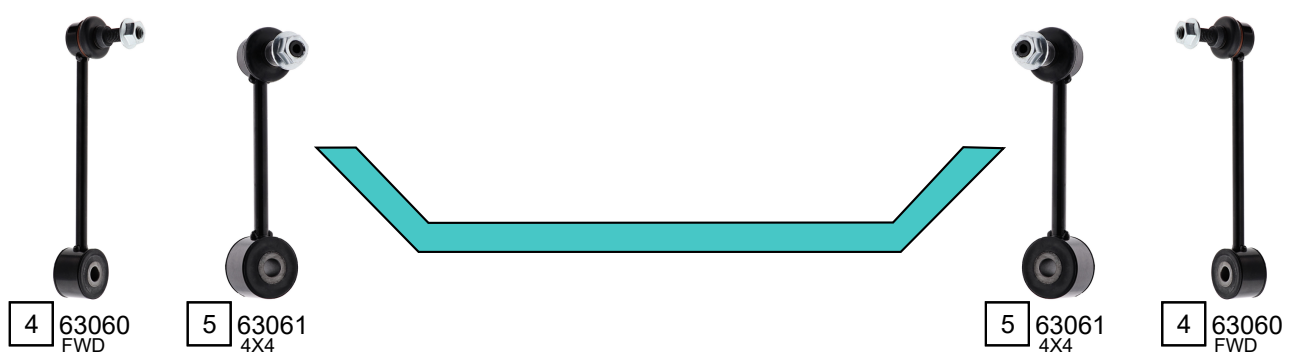

TOURNEO CONNECT (CFJ)

02/2022 ->

Ref.	Sidem Ref.	Description	OE-number	Measures	Ref.	Sidem Ref.	Description	OE-number	Measures
1	63451	track rod	2 641 064	L:282	4	63060	stabiliser link	2 630 510	L:145
2	63456	track rod	5R3 505 223 D	L:436	5	63061	stabiliser link	2 556 841	L:146
3	863737	silentblock for TCA	Part of	di:14.2 do:38.2					