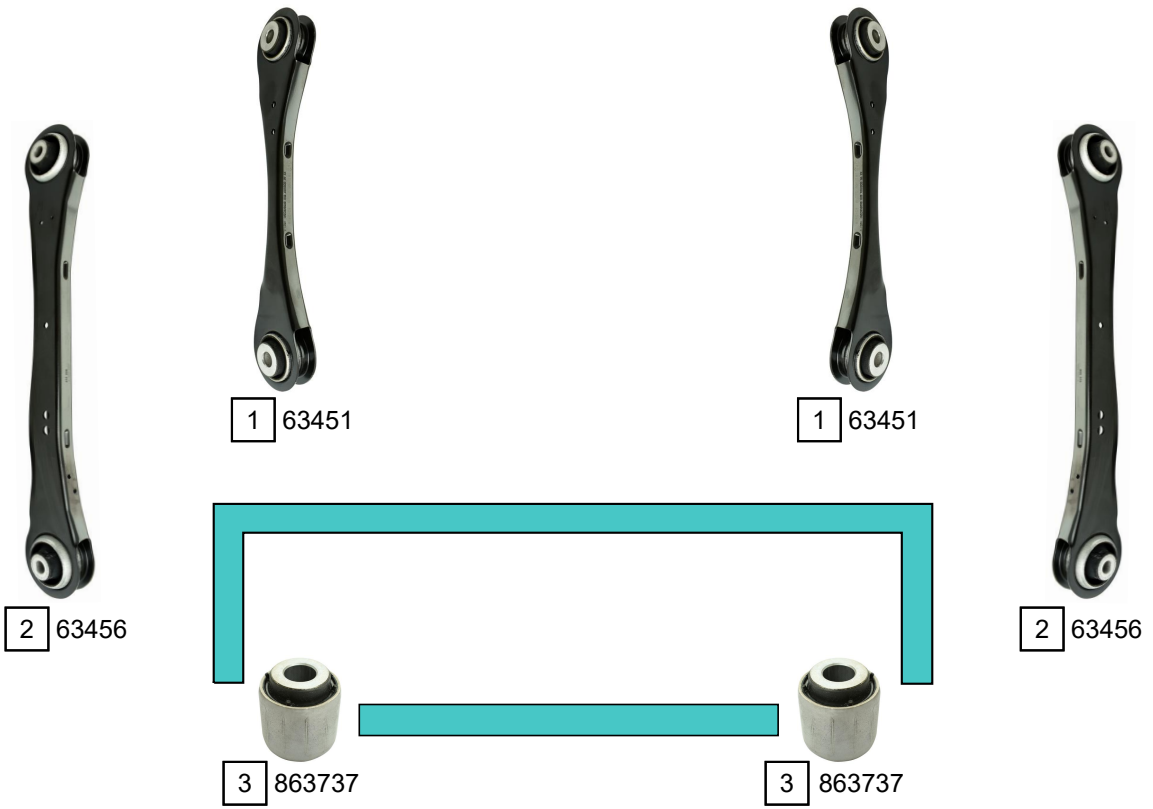

TOURNEO CONNECT (CFJ)

02/2022 ->

Ref.	Sidem Ref.	Description	OE-number	Measures	Ref.	Sidem Ref.	Description	OE-number	Measures
1	63451	track rod	2 641 064	L:282	4	63060	stabiliser link	2 630 510	L:145
2	63456	track rod	5R3 505 223 D	L:436	5	63061	stabiliser link	2 556 841	L:146
3	863737	silentblock for TCA	Part of	di:14.2 do:38.2					