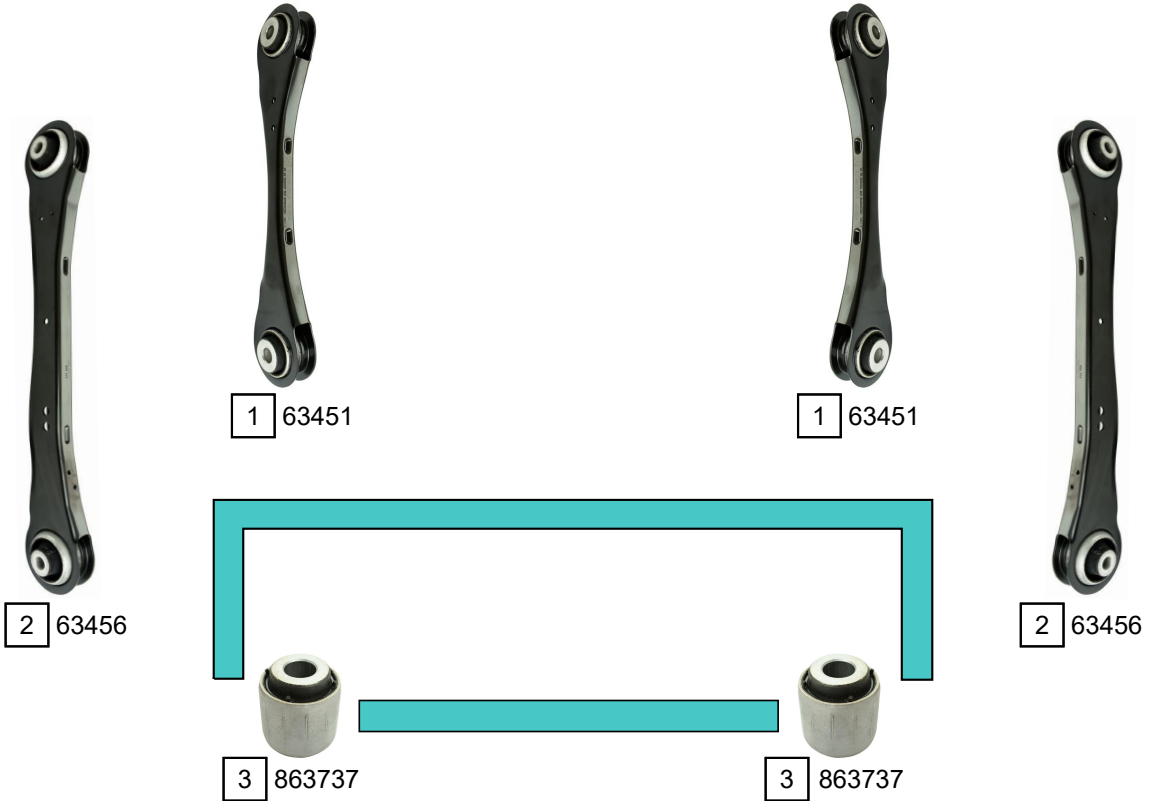

TRANSIT CONNECT (CFJ)

04/2024 ->

Ref.	Sidem Ref.	Description	OE-number	Measures	Ref.	Sidem Ref.	Description	OE-number	Measures
1	63451	track rod	2 641 064	L:282	4	63060	stabiliser link	2 630 510	L:145
2	63456	track rod	5R3 505 223 D	L:436	5	63061	stabiliser link	2 556 841	L:146
3	863737	silentblock for TCA	Part of	di:14.2 do:38.2					