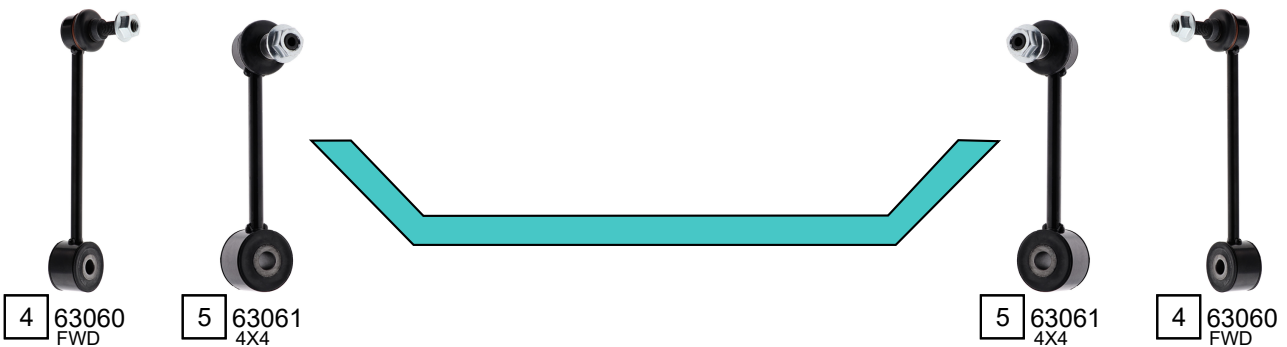

TRANSIT CONNECT (CFJ)

04/2024 ->

Ref.	Sidem Ref.	Description	OE-number	Measures	Ref.	Sidem Ref.	Description	OE-number	Measures
1	63451	track rod	2 641 064	L:282	4	63060	stabiliser link	2 630 510	L:145
2	63456	track rod	5R3 505 223 D	L:436	5	63061	stabiliser link	2 556 841	L:146
3	863737	silentblock for TCA	Part of	di:14.2 do:38.2					