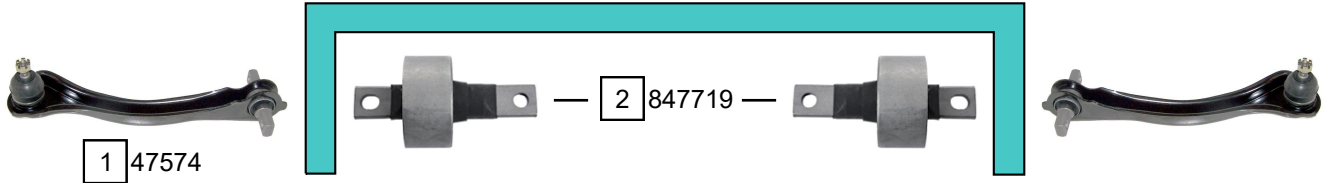

ACCORD IV (CB1-CB3-CB5-CB7)

01/1990 - 03/1993

Ref.	Sidem Ref.	Description	OE-number	Measures	Ref.	Sidem Ref.	Description	OE-number	Measures
1	47574	TCA left	52400 SM1 A03	c:12.7	2	847719	silentblock for TCA	52335 STR G01	di:12.5 do:80