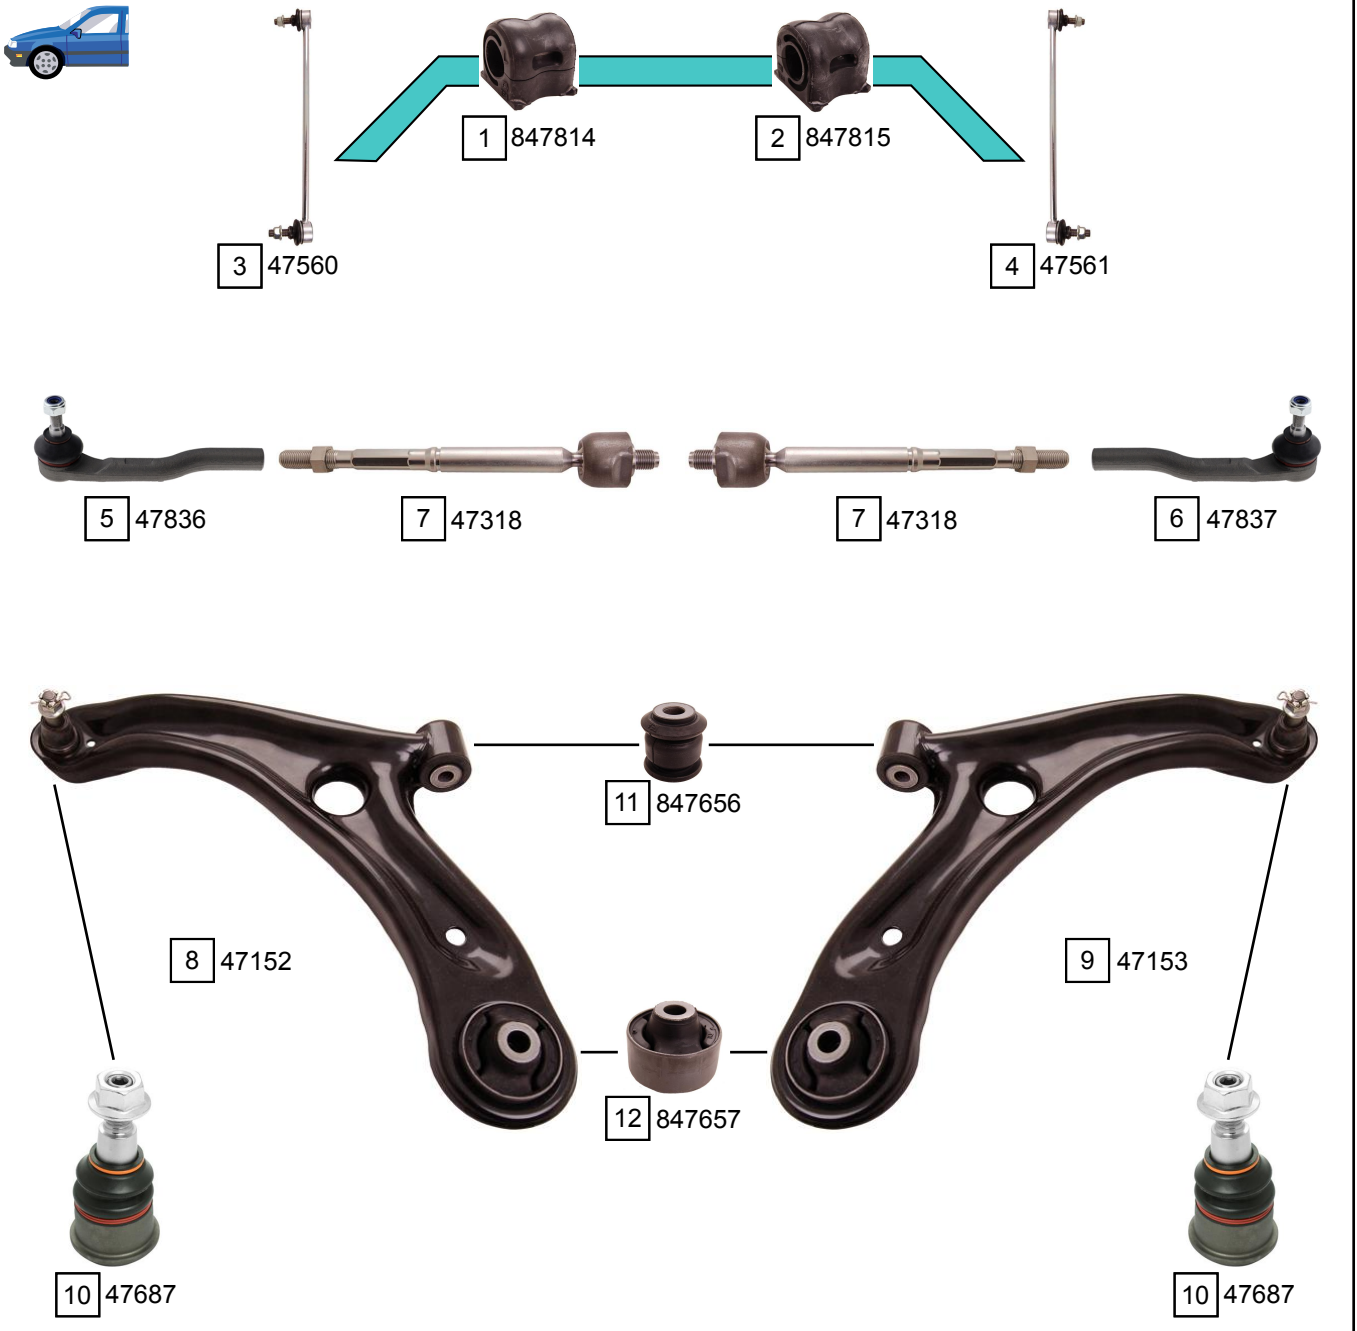

JAZZ IV (GK)

09/2013 ->

Ref.	Sidem Ref.	Description	OE-number	Measures	Ref.	Sidem Ref.	Description	OE-number	Measures
1	847814	stabilizer mounting	51307 T5A J21	di:25.4	8	47152	TCA left wbj	51360 T5A J01	c:15.5
2	847815	stabilizer mounting	51306 T5A J21	di:25.4	9	47153	TCA right wbj	51350 T5A J01	c:15.5
3	47560	stabilizer link left	51325 T5A 003	L:310	10	47687	ball joint	Part of	c:15.5 do:34.2
4	47561	stabilizer link right	51320 T5A 003	L:310	11	847656	silentblock for TCA	Part of	di:14.1 do:42
5	47836	tie rod end left	53560 T5A 003	c:12.7 th:FM14X1.5R	12	847657	silentblock for TCA	Part of	di:14.1 do:64.5
6	47837	tie rod end right	53540 T5A 003	c:12.7 th:FM14X1.5R	13	847300	mounting axle body	Part of	di:14.2 do:73.1
7	47318	axial joint	53410 T5B 003	th:MM14X1.5R L:253					