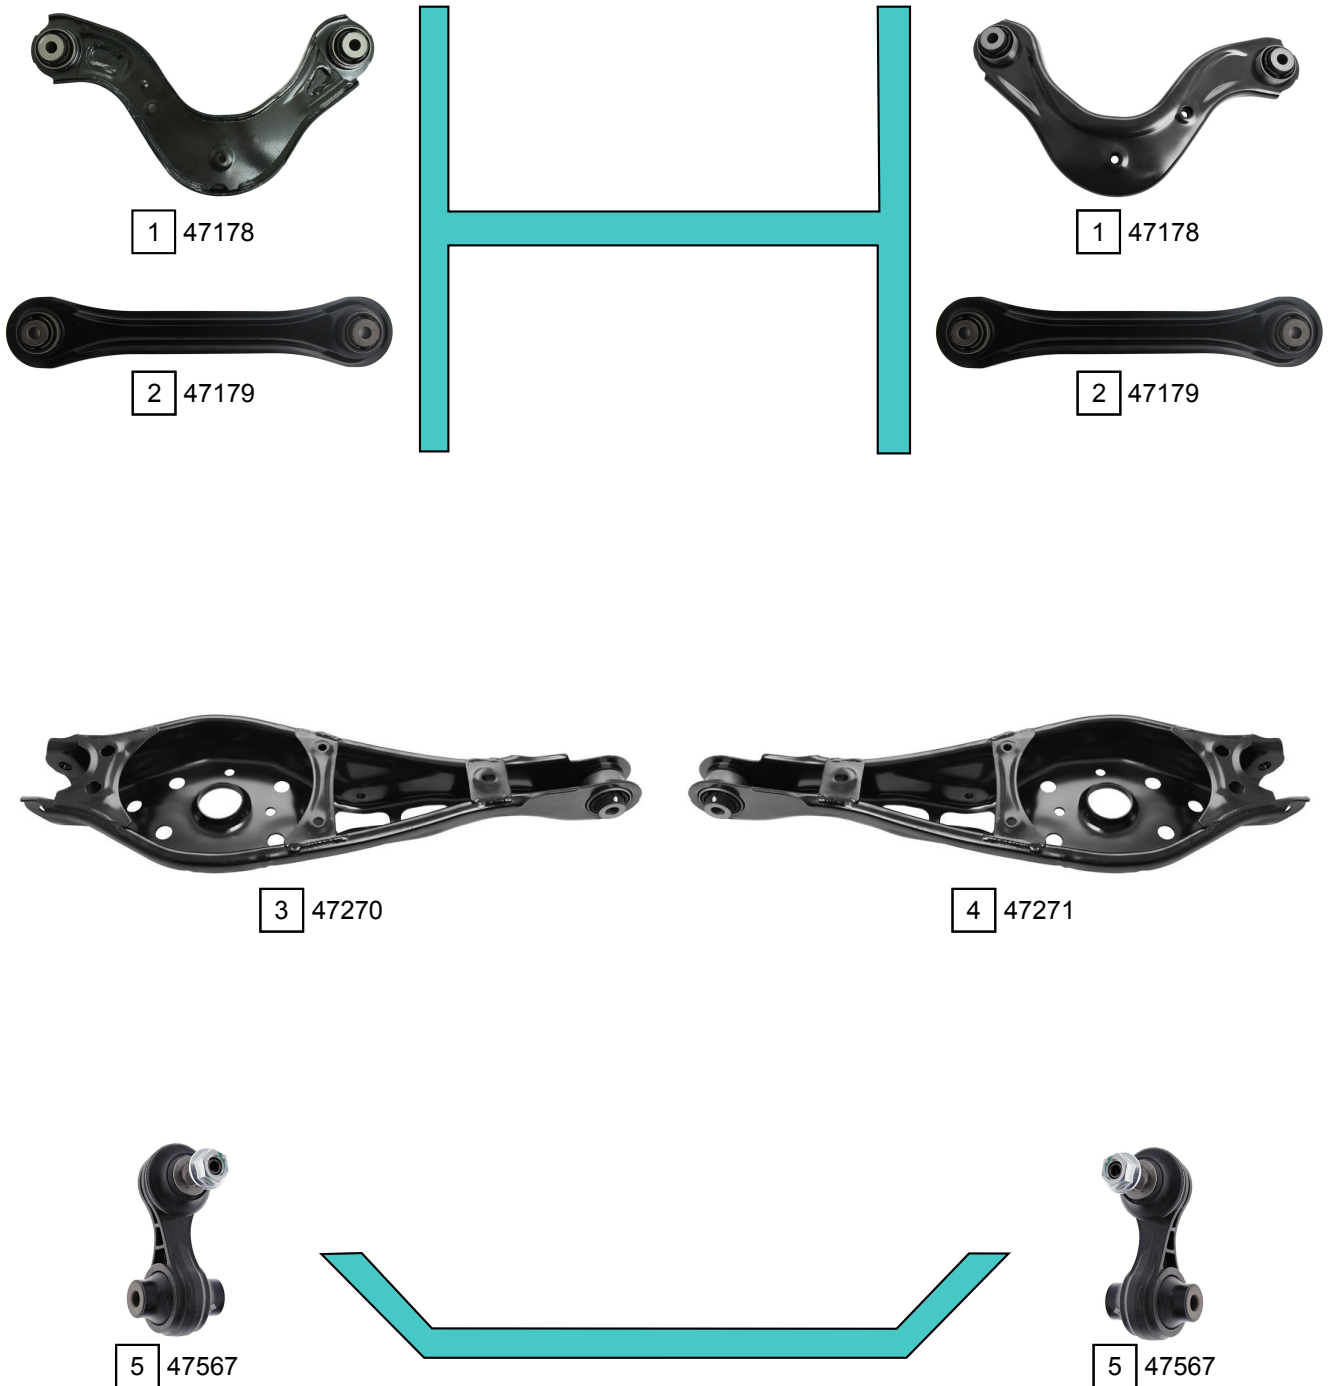

CIVIC XI (FL)

06/2021 ->

Ref.	Sidem Ref.	Description	OE-number	Measures	Ref.	Sidem Ref.	Description	OE-number	Measures
1	47178	track rod	52510 TGG A00	L:310	4	47271	track control arm	52350 TGG A00	L:525
2	47179	track rod	52370 TGG A00	L:331	5	47567	stabilizer link	52320 TBA A01	L:60
3	47270	track control arm	52355 TGG A00	L:525					