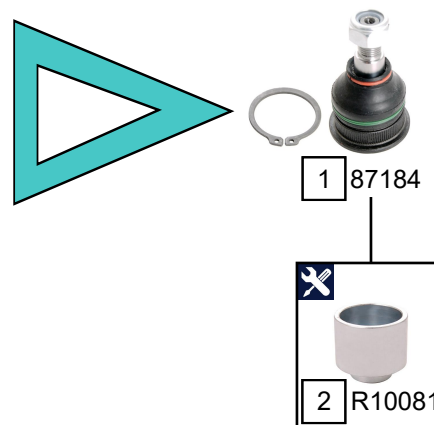

SONATA III (EF)

03/1998 - 10/2001

Ref.	Sidem Ref.	Description	OE-number	Measures	Ref.	Sidem Ref.	Description	OE-number	Measures
1	87184	ball joint	54530 31600	c:15 do:40	2	R10081	mounting tool ring ø50 ø42	TOOL	di:42 do:50