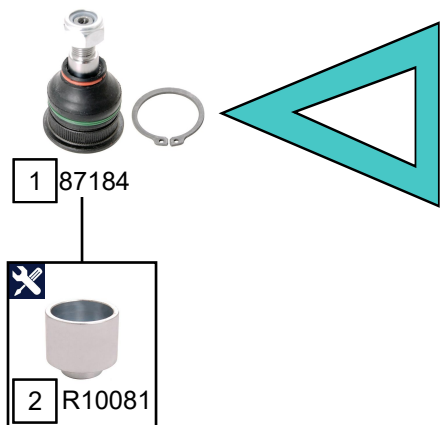

SONATA III (EF)

03/1998 - 10/2001

Ref.	Sidem Ref.	Description	OE-number	Measures	Ref.	Sidem Ref.	Description	OE-number	Measures
1	87184	ball joint	54530 31600	c:15 do:40	2	R10081	mounting tool ring ø50 ø42	TOOL	di:42 do:50