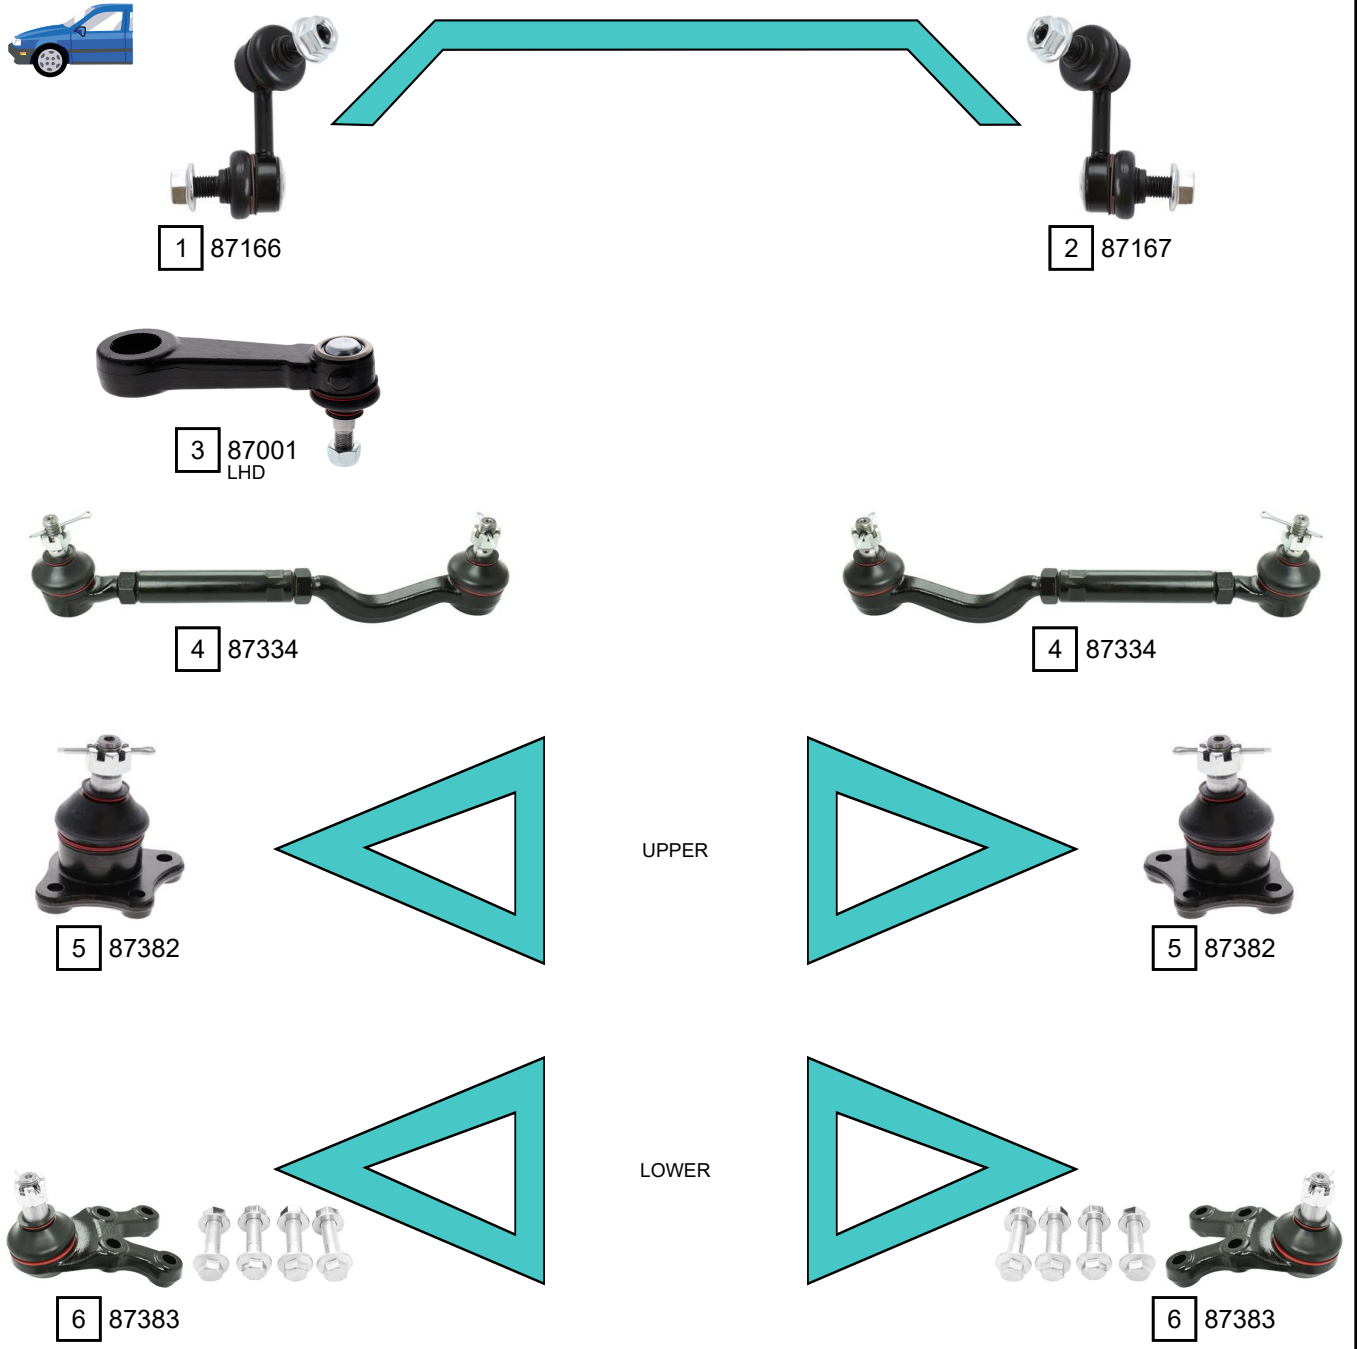

TERRACAN (HP)

01/2001 - 10/2006

Ref.	Sidem Ref.	Description	OE-number	Measures	Ref.	Sidem Ref.	Description	OE-number	Measures
1	87166	stabiliser link left	54822 H1000	L:67	4	87334	tie rod	56850 H1011	c:13.6 L:315
2	87167	stabiliser link right	54823 H1000	L:67	5	87382	ball joint upper	54440 H1000	c:16
3	87001	pitman arm	57730 H1100	c:13.7 L:128	6	87383	ball joint lower	54550 H1000	c:19.4