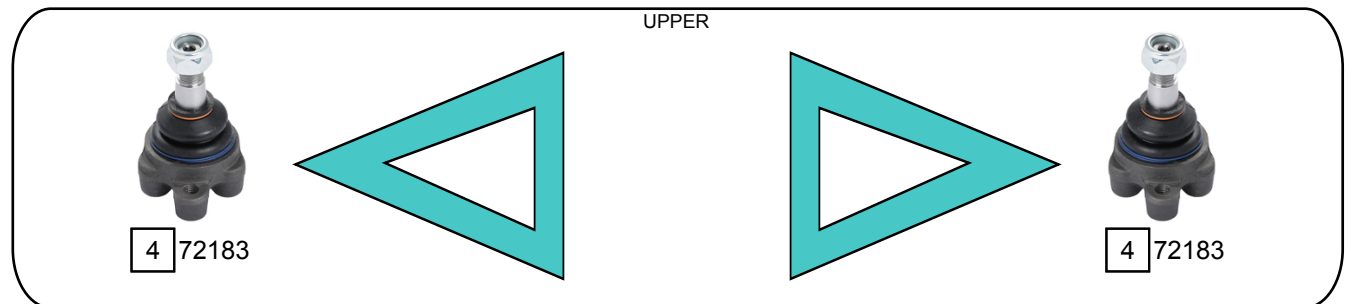

H-1 (MINI BUS)
H-1

01/1996 - 11/2002
11/2002 - 12/2006

Ref.	Sidem Ref.	Description	OE-number	Measures	Ref.	Sidem Ref.	Description	OE-number	Measures
1	87069	stabilizer link	54830 4A003	L:54	5	87670	TCA left wbj	54500 4A600	c:16.3
2	387.032	steering rack gater	57774 4A600	D:50 d:14 L:198	6	887611	silentblock for TCA	54522 4B010	di:16.2 do:42.1
3	72134	tie rod end	56872 43010	c:13.7 th:FM14X1.5R	7	87281	ball joint	54530 4AA00	c:19.5
4	72183	ball joint upper	54417 47000	c:17.6	8	87163	stabilizer link rear axle	55530 4A001	L:117