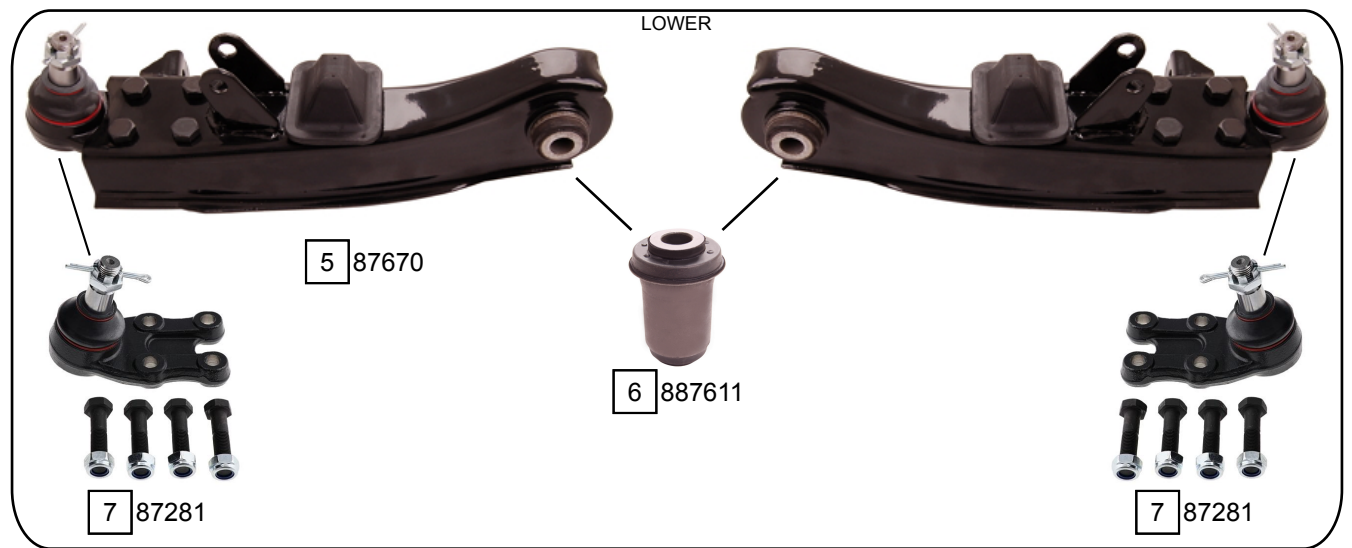

H-1 (MINI BUS)
H-1

01/1996 - 11/2002
11/2002 - 12/2006

Ref.	Sidem Ref.	Description	OE-number	Measures	Ref.	Sidem Ref.	Description	OE-number	Measures
1	87069	stabilizer link	54830 4A003	L:54	5	87670	TCA left wbj	54500 4A600	c:16.3
2	387.032	steering rack gater	57774 4A600	D:50 d:14 L:198	6	887611	silentblock for TCA	54522 4B010	di:16.2 do:42.1
3	72134	tie rod end	56872 43010	c:13.7 th:FM14X1.5R	7	87281	ball joint	54530 4AA00	c:19.5
4	72183	ball joint upper	54417 47000	c:17.6	8	87163	stabilizer link rear axle	55530 4A001	L:117