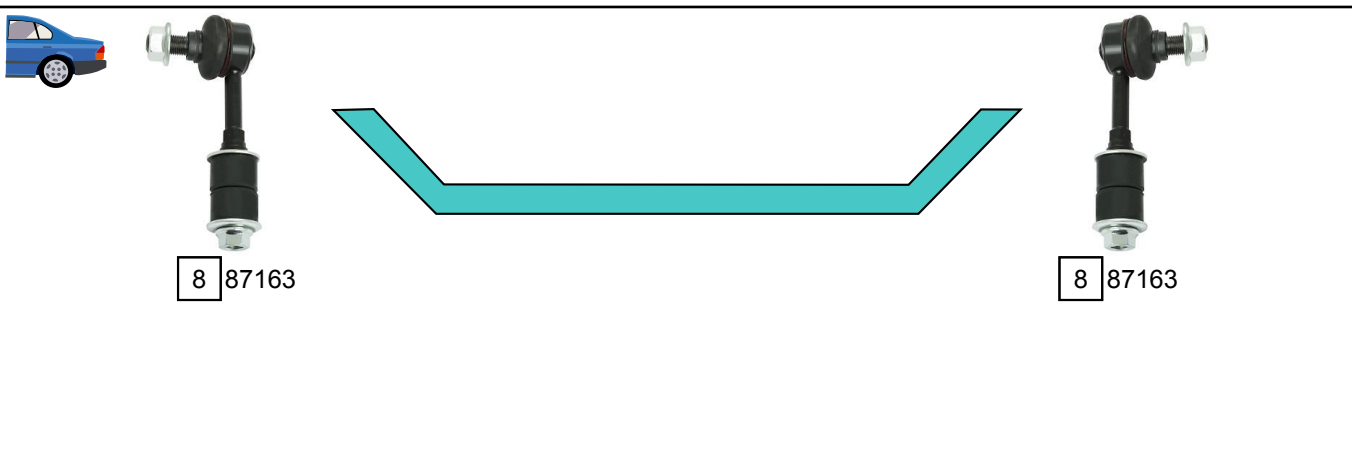

H-1 (MINI BUS)
H-1

01/1996 - 11/2002
11/2002 - 12/2006

Ref.	Sidem Ref.	Description	OE-number	Measures	Ref.	Sidem Ref.	Description	OE-number	Measures
1	87069	stabilizer link	54830 4A003	L:54	5	87670	TCA left wbj	54500 4A600	c:16.3
2	387.032	steering rack gater	57774 4A600	D:50 d:14 L:198	6	887611	silentblock for TCA	54522 4B010	di:16.2 do:42.1
3	72134	tie rod end	56872 43010	c:13.7 th:FM14X1.5R	7	87281	ball joint	54530 4AA00	c:19.5
4	72183	ball joint upper	54417 47000	c:17.6	8	87163	stabilizer link rear axle	55530 4A001	L:117