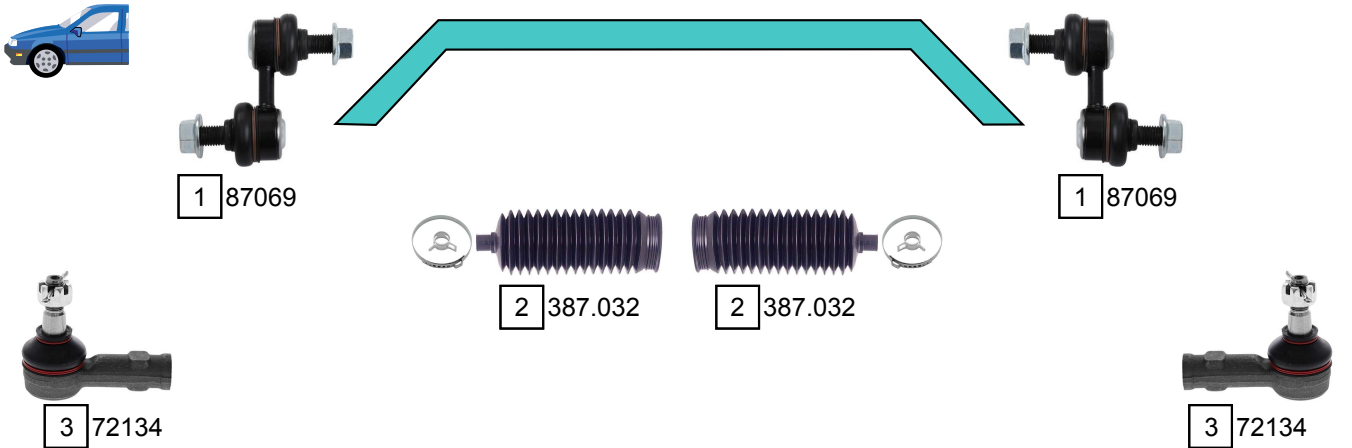

H-1 (MINI BUS)
H-1

01/1996 - 11/2002
11/2002 - 12/2006

Ref.	Sidem Ref.	Description	OE-number	Measures	Ref.	Sidem Ref.	Description	OE-number	Measures
1	87069	stabilizer link	54830 4A003	L:54	5	87670	TCA left wbj	54500 4A600	c:16.3
2	387.032	steering rack gater	57774 4A600	D:50 d:14 L:198	6	887611	silentblock for TCA	54522 4B010	di:16.2 do:42.1
3	72134	tie rod end	56872 43010	c:13.7 th:FM14X1.5R	7	87281	ball joint	54530 4AA00	c:19.5
4	72183	ball joint upper	54417 47000	c:17.6	8	87163	stabilizer link rear axle	55530 4A001	L:117