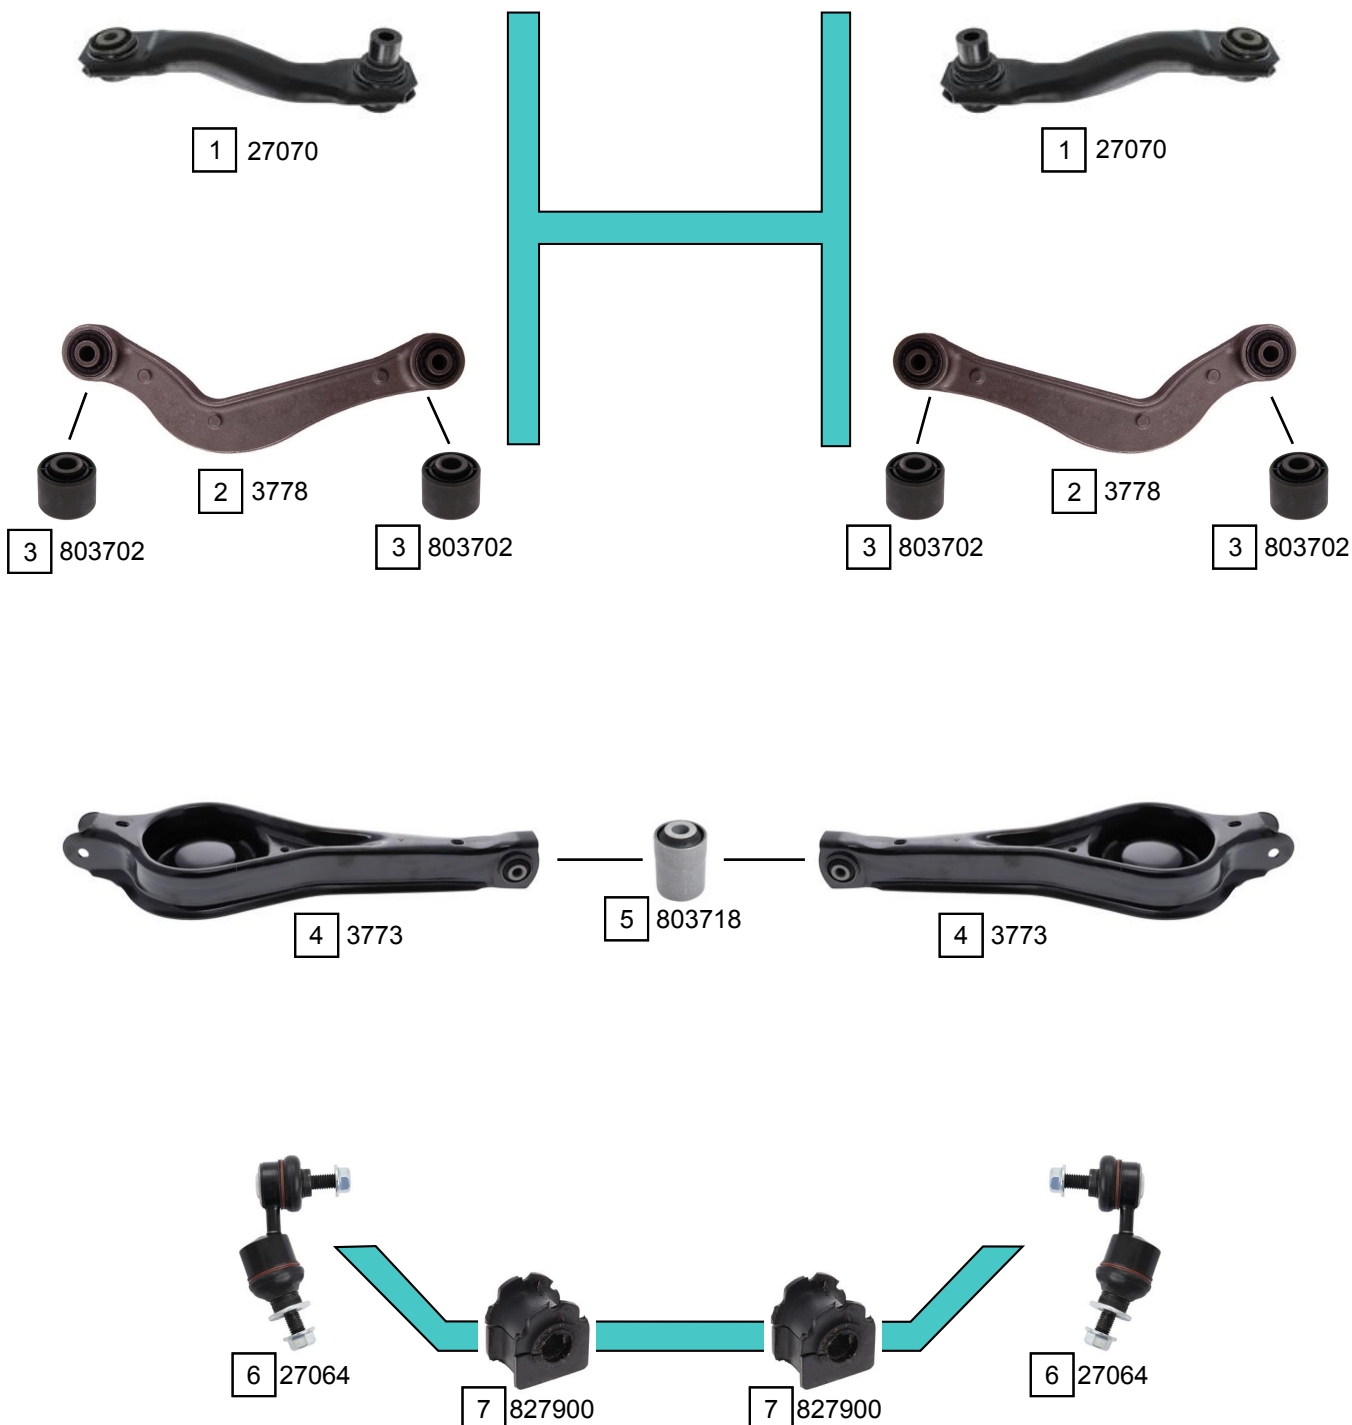

X-TYPE (CF1)
X-TYPE ESTATE

06/2001 - 11/2009
11/2003 - 12/2009

Ref.	Sidem Ref.	Description	OE-number	Measures	Ref.	Sidem Ref.	Description	OE-number	Measures
1	27070	track rod	C2S 50863	c:24.5 L:215	5	803718	silentblock for TCA	Part of	di:12.1 do:37.3
2	3778	track rod	C2S 39484	L:269	6	27064	stabilizer link rear axle	C2S 40709	L:85
3	803702	silentblock for TCA	Part of	di:11.8 do:36.2	7	827900	stabilizer mounting	C2S 51264	di:18
4	3773	TCA	C2S 24713	L:518					