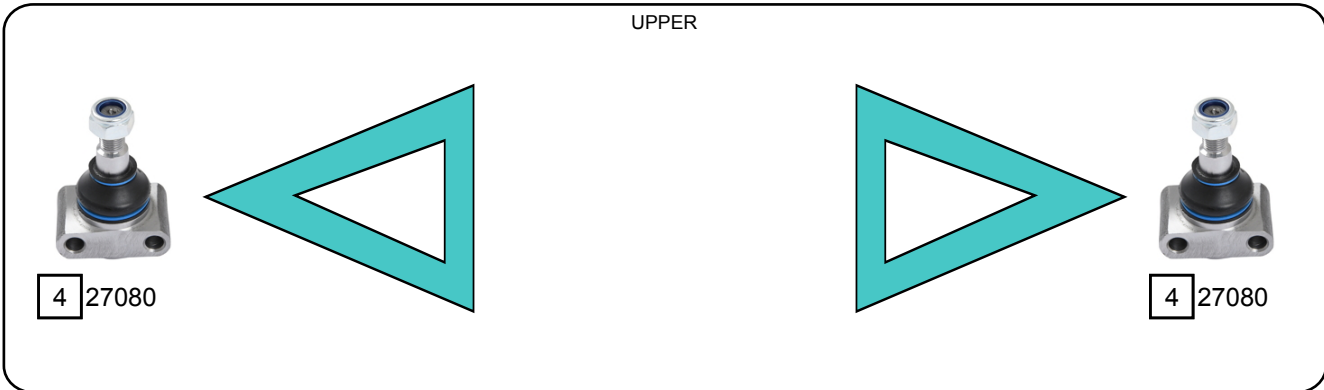

XJ (X300)

11/1994 - 07/1997

Ref.	Sidem Ref.	Description	OE-number	Measures	Ref.	Sidem Ref.	Description	OE-number	Measures
1	27066	stabilizer link	CAC 9827	L:138	4	27080	ball joint	CAC 9938	c:17.4
2	27134	tie rod end	JLM 9660	c:14.6 th:FM14x1.5R	5	27181	ball joint lower	JLM 11860	c:16.7
3	27014	axial joint	Part of	th:MM16X1.5R L:289	6	3261	stabilizer link rear axle	MNA3505AE S1	L:102