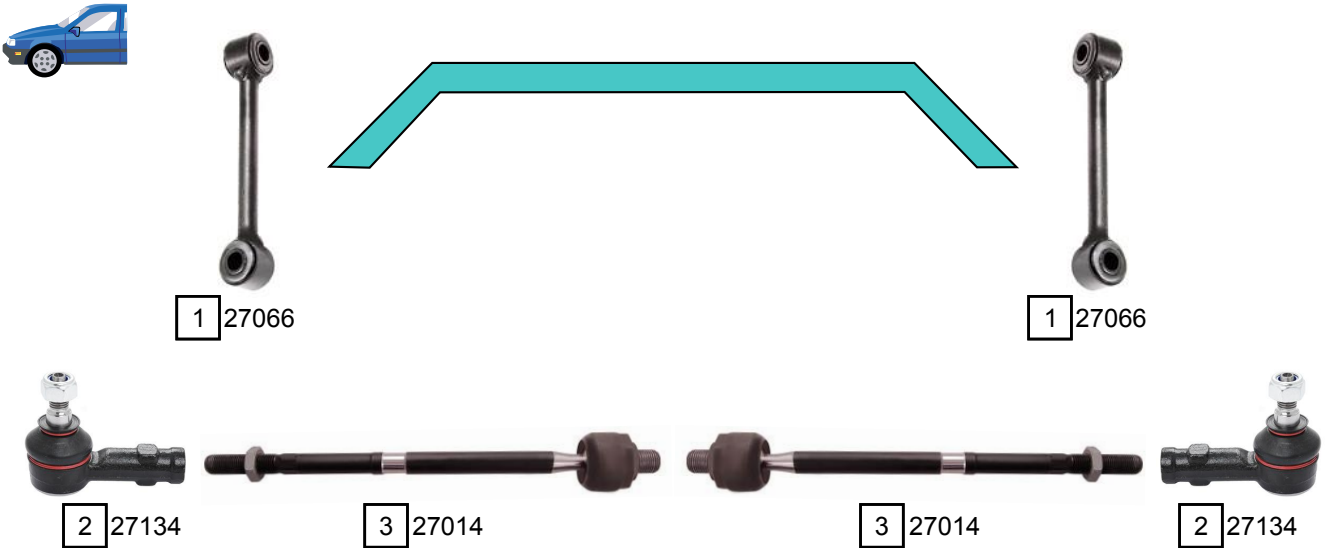

XJ (X300)

11/1994 - 07/1997

Ref.	Sidem Ref.	Description	OE-number	Measures	Ref.	Sidem Ref.	Description	OE-number	Measures
1	27066	stabilizer link	CAC 9827	L:138	4	27080	ball joint	CAC 9938	c:17.4
2	27134	tie rod end	JLM 9660	c:14.6 th:FM14x1.5R	5	27181	ball joint lower	JLM 11860	c:16.7
3	27014	axial joint	Part of	th:MM16X1.5R L:289	6	3261	stabilizer link rear axle	MNA3505AE S1	L:102