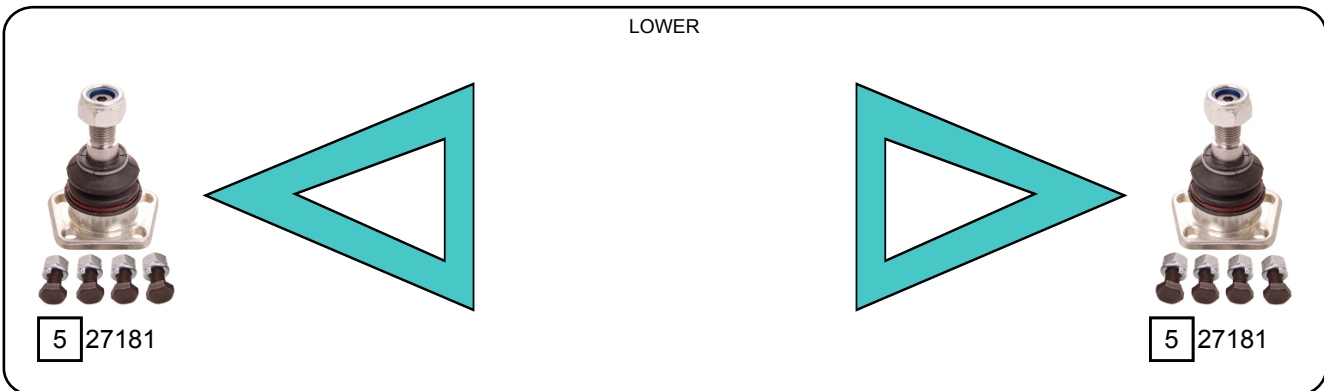

XJ (X300)

11/1994 - 07/1997

Ref.	Sidem Ref.	Description	OE-number	Measures	Ref.	Sidem Ref.	Description	OE-number	Measures
1	27066	stabilizer link	CAC 9827	L:138	4	27080	ball joint	CAC 9938	c:17.4
2	27134	tie rod end	JLM 9660	c:14.6 th:FM14x1.5R	5	27181	ball joint lower	JLM 11860	c:16.7
3	27014	axial joint	Part of	th:MM16X1.5R L:289	6	3261	stabilizer link rear axle	MNA3505AE S1	L:102