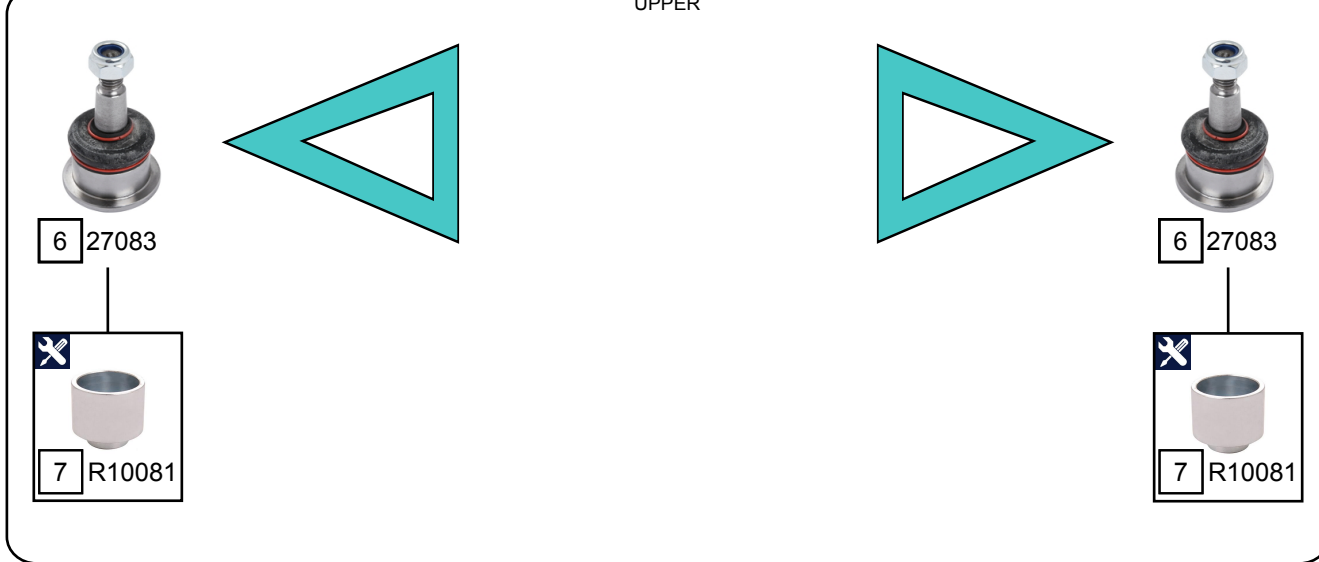

XJ (X308,NAW,NBW)

07/1997 - 05/2003

ZF STEERING

UPPER

Ref.	Sidem Ref.	Description	OE-number	Measures	Ref.	Sidem Ref.	Description	OE-number	Measures
1	27068	stabilizer link	MNC 2105AA	L:139	5	27017	axial joint	Part of	th:MM16X1.5R L:278
2	27065	stabilizer link	MJA 2105AG	L:115	6	27083	ball joint	JLM 21177	c:14.5 do:39.5
3	27134	tie rod end	JLM 9660	c:14.6 th:FM14x1.5R	7	R10081	mounting tool ring ø50 ø42	TOOL	di:42 do:50
4	27014	axial joint	Part of	th:MM16X1.5R L:289					