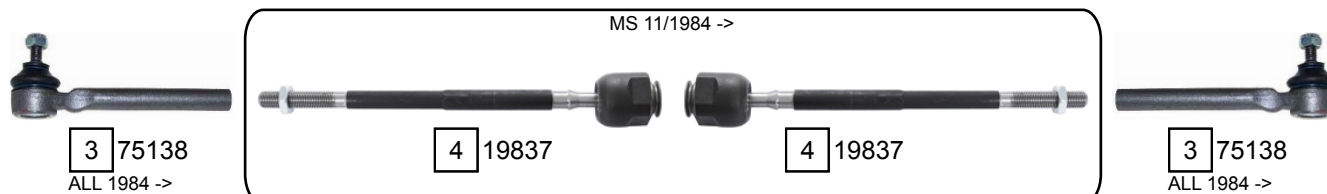

## DELTA - PRISMA

DELTA I (831)  
PRISMA (831)

09/1979 - 05/1993

Ref.	Sidem Ref.	Description	OE-number	Measures	Ref.	Sidem Ref.	Description	OE-number	Measures
1	303.031	steering rack gaiter	437 11 55	D:42 d:10 L:125	3	75138	tie rod end	754 52 70	c:12 th:FM12X1.5R
2	303.032	steering rack gaiter	437 11 56	D:26 d:10 L:165	4	19837	axial joint	441 01 45	th:FM14X1.5R L:278