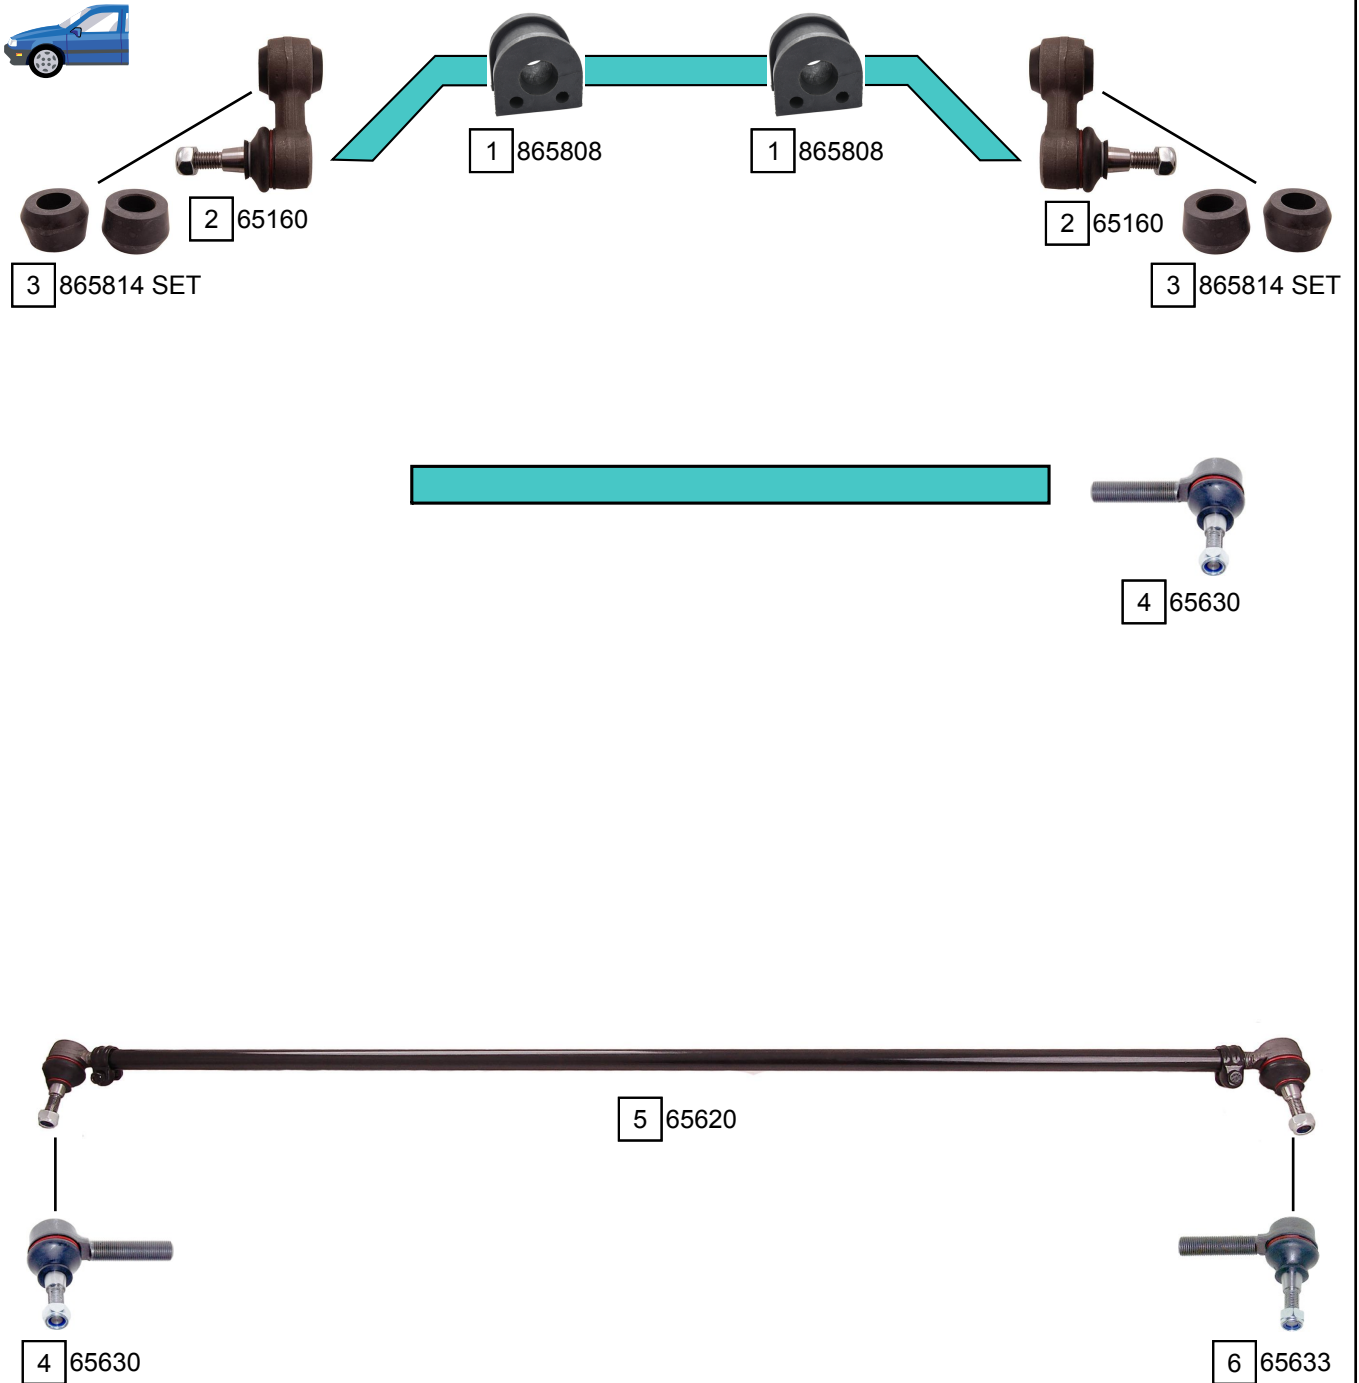

90 - 110 (DHMC)
127 (130) (DHMC)

Ref.	Sidem Ref.	Description	OE-number	Measures	Ref.	Sidem Ref.	Description	OE-number	Measures
1	865808	stabilizer mounting	NTC 6828	di:22.5	4	65630	tie rod end	NRC 6007	c:15 th:11/16"x16UNFF
2	65160	stabilizer link	NTC 1888	L:63	5	65620	track rod	NRC 9743	L:1250
3	865814 SET	stabilizer mounting set	552819	di:19	6	65633	tie rod end	NRC 4745	c:15 th:11/16"x16UNFL