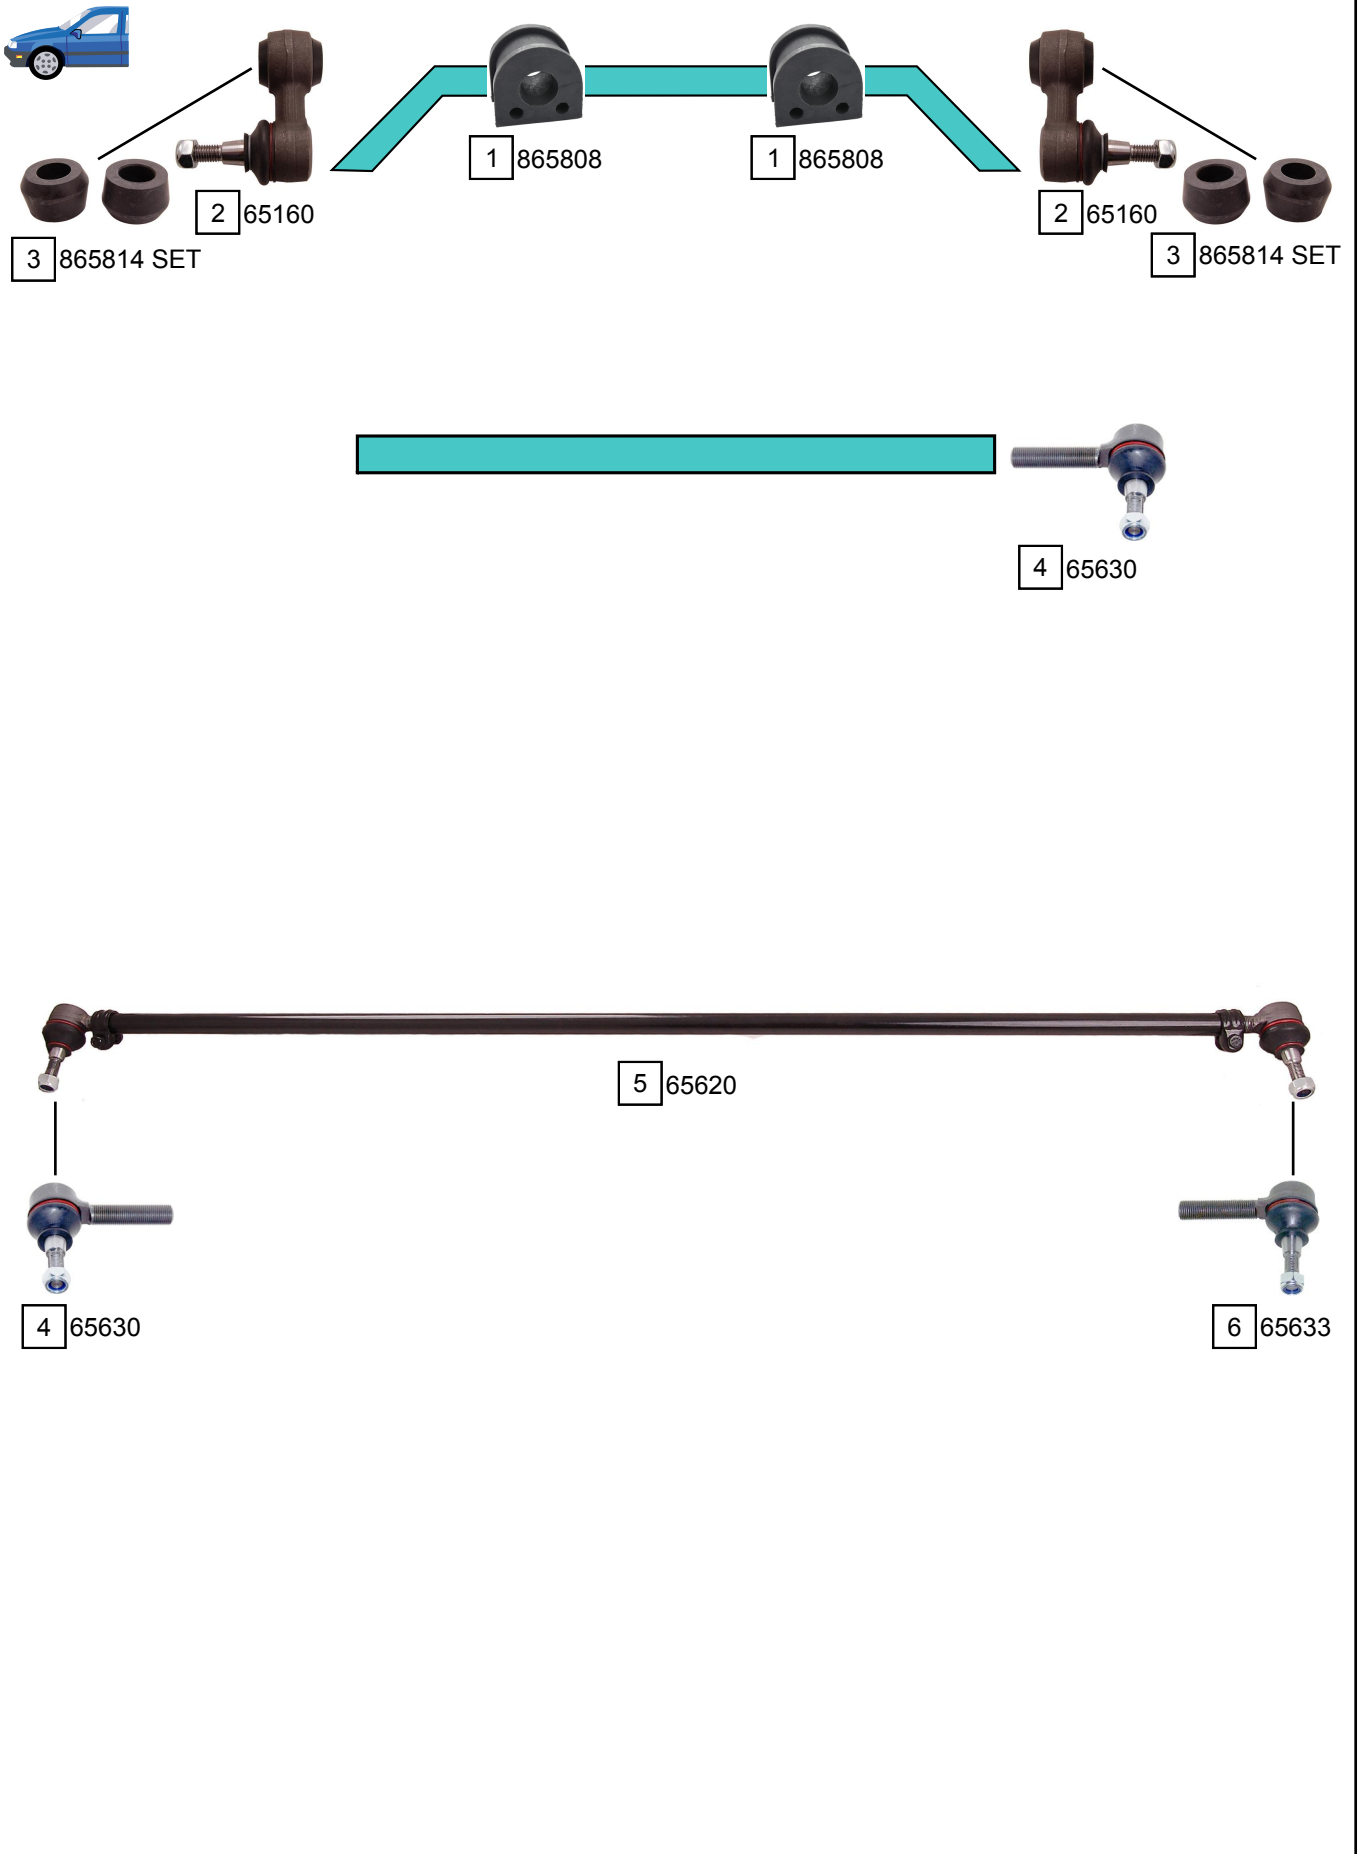

LAND ROVER DEFENDER

DEFENDER 90 - 110 - 130 (LD)

09/1990 - 01/2016

Ref.	Sidem Ref.	Description	OE-number	Measures	Ref.	Sidem Ref.	Description	OE-number	Measures
1	865808	stabilizer mounting	NTC 6828	di:22.5	4	65630	tie rod end	NRC 6007	c:15 th:11/16"x16UNFF
2	65160	stabilizer link	NTC 1888	L:63	5	65620	track rod	NRC 9743	L:1250
3	865814 SET	stabilizer mounting set	552819	di:19	6	65633	tie rod end	NRC 4745	c:15 th:11/16"x16UNFL