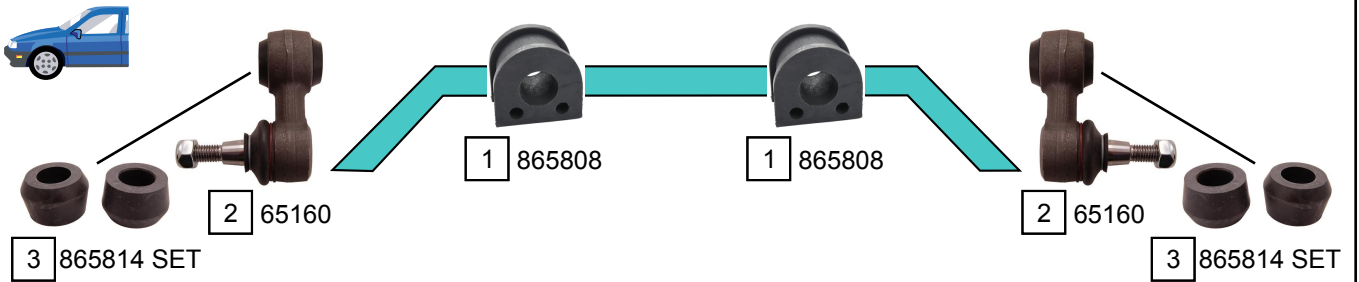

# LAND ROVER DISCOVERY

DISCOVERY I (LJ, LG)

10/1989 - 10/1998

-> CHAS JA018174

CHAS JA018175 ->

Ref.	Sidem Ref.	Description	OE-number	Measures	Ref.	Sidem Ref.	Description	OE-number	Measures
1	865808	stabilizer mounting	NTC 6828	di:22.5	4	65630	tie rod end	NRC 6007	c:15 th:11/16"x16UNFF
2	65160	stabilizer link	NTC 1888	L:63	5	65633	tie rod end	NRC 4745	c:15 th:11/16"x16UNFL
3	865814 SET	stabilizer mounting set	552819	di:19					