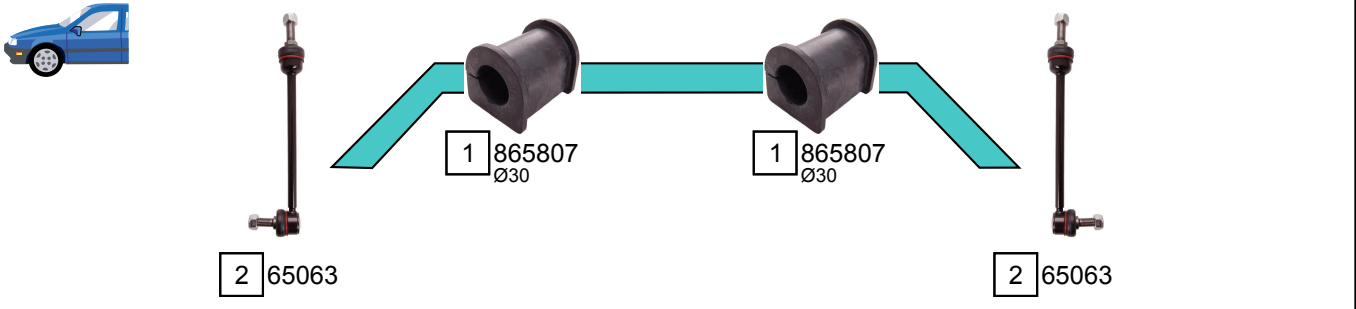

# LAND ROVER DISCOVERY

DISCOVERY II (LJ,LT)

10/1998 - 09/2004

Ref.	Sidem Ref.	Description	OE-number	Measures	Ref.	Sidem Ref.	Description	OE-number	Measures
1	865807	stabilizer mounting	RBX 101690	di:30	4	65940	tie rod end	QEK 000020	c:14 th:FM22X1.5R
2	65063	stabilizer link	RBM 100223	L:244	5	65939	track rod	TIQ 000010	L:1320
3	65938	tie rod end	QFS 000010	c:14 th:MM18X1.5L					