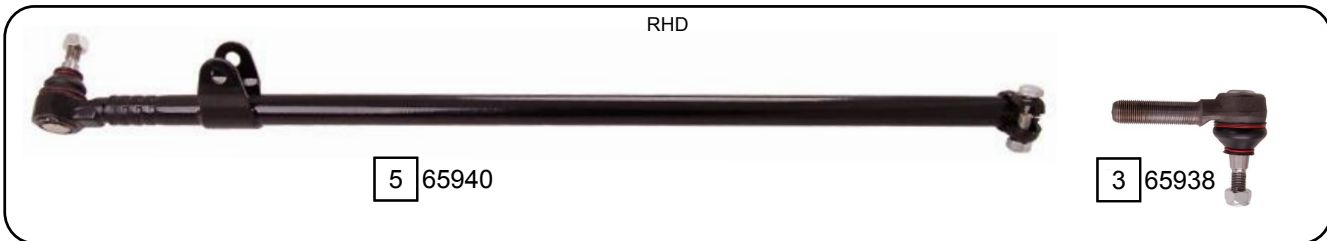

# LAND ROVER DISCOVERY

DISCOVERY II (LJ,LT)

10/1998 - 09/2004

Ref.	Sidem Ref.	Description	OE-number	Measures	Ref.	Sidem Ref.	Description	OE-number	Measures
1	865807	stabilizer mounting	RBX 101690	di:30	4	65940	tie rod end	QEK 000020	c:14 th:FM22X1.5R
2	65063	stabilizer link	RBM 100223	L:244	5	65939	track rod	TIQ 000010	L:1320
3	65938	tie rod end	QFS 000010	c:14 th:MM18X1.5L					