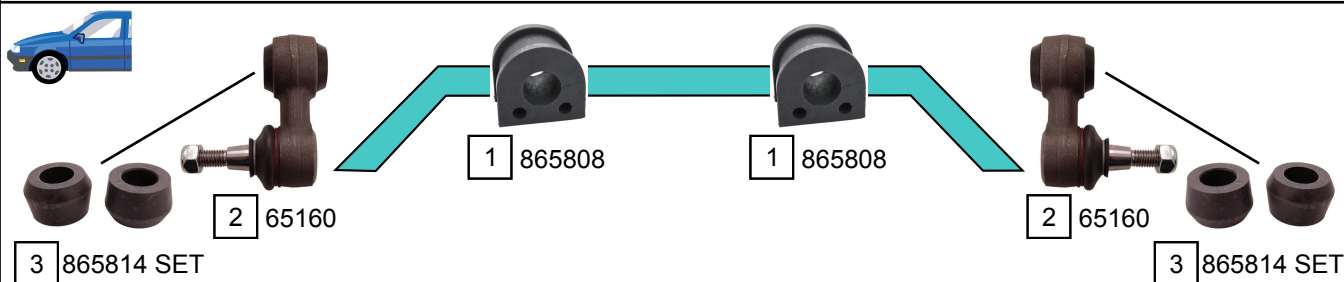

RANGE ROVER I (CLASSIC)

12/1970 - 07/1994

-> CHAS HA615503

CHAS HA615504 ->

Ref.	Sidem Ref.	Description	OE-number	Measures	Ref.	Sidem Ref.	Description	OE-number	Measures
1	865808	stabilizer mounting	NTC 6828	di:22.5	4	65630	tie rod end	NRC 6007	c:15 th:11/16"x16UNFF
2	65160	stabilizer link	NTC 1888	L:63	5	65633	tie rod end	NRC 4745	c:15 th:11/16"x16UNFL
3	865814 SET	stabilizer mounting set	552819	di:19					