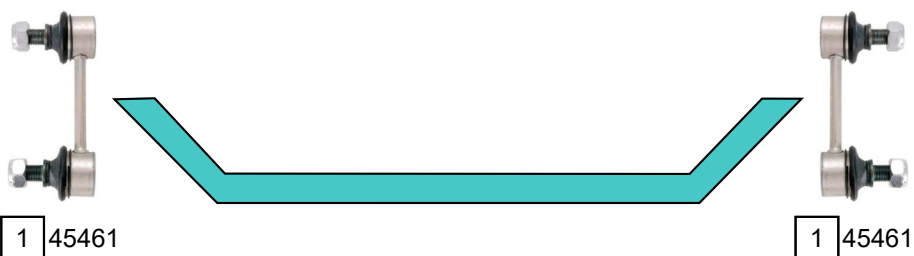

LS 400 (UCF20)

10/1994 - 08/2000

Ref.	Sidem Ref.	Description	OE-number	Measures	Ref.	Sidem Ref.	Description	OE-number	Measures
1	45461	stabilizer link rear axle	48830 22041	L:95					