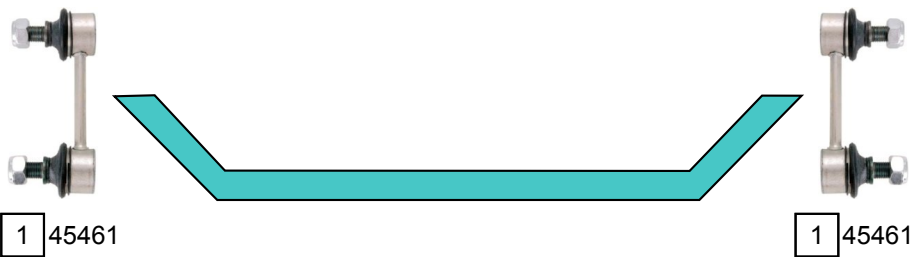

LS 400 (UCF20)

10/1994 - 08/2000

Ref.	Sidem Ref.	Description	OE-number	Measures	Ref.	Sidem Ref.	Description	OE-number	Measures
1	45461	stabilizer link rear axle	48830 22041	L:95					