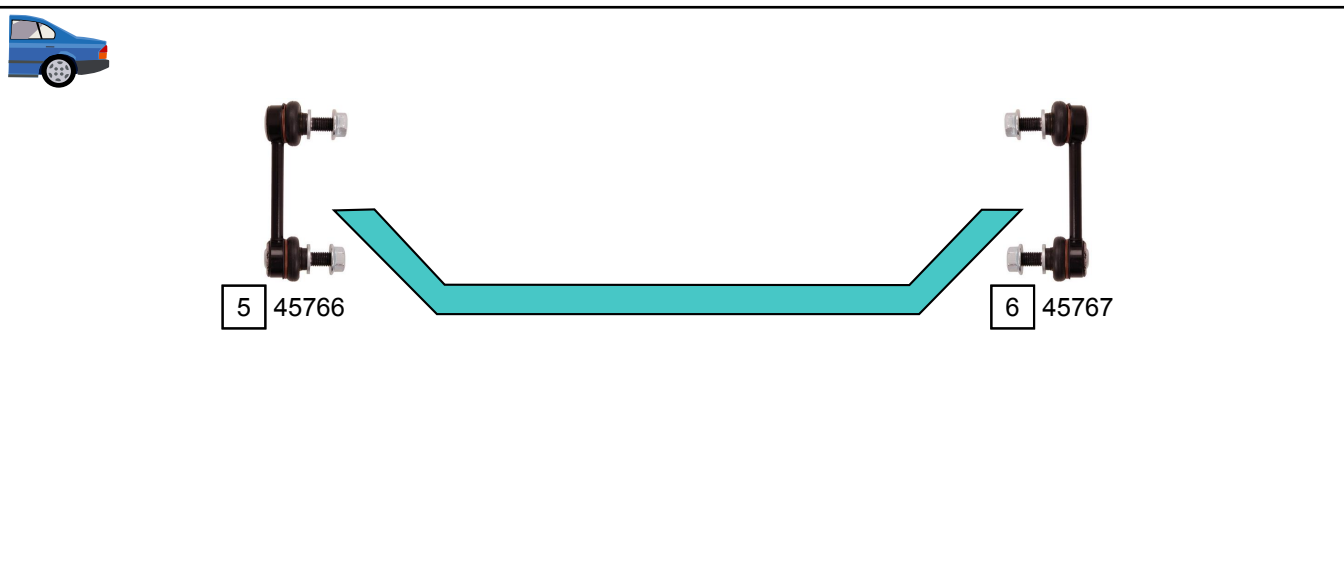

RX 200-300-350-450H (_L2_)

10/2015 ->

Ref.	Sidem Ref.	Description	OE-number	Measures	Ref.	Sidem Ref.	Description	OE-number	Measures
1	45068	stabilizer link	48820 28050	L:260	4	45291	ball joint right	43330 49165	c:17.8
2	45032	tie rod end	45460 49085	c:13.6 th:FM16X1.5R	5	45766	stabilizer link left	48803 48010	L:110
3	45290	ball joint left	43340 49035	c:17.8	6	45767	stabilizer link right	48802 48010	L:110