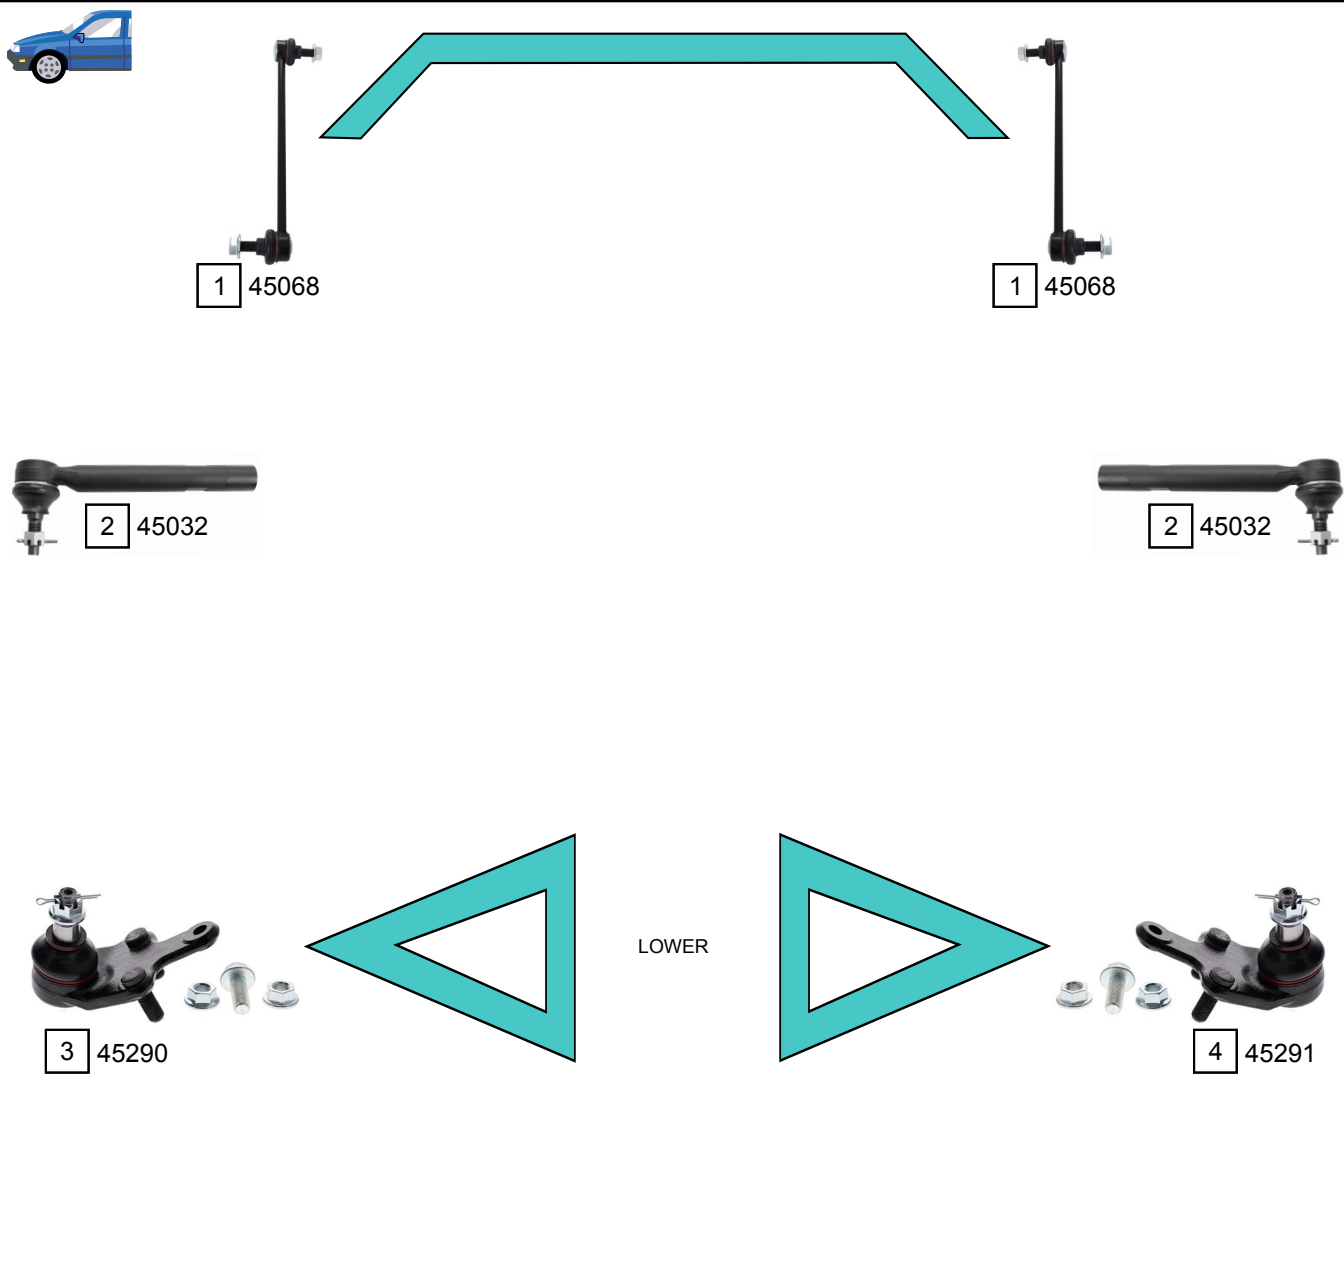

RX 200-300-350-450H (_L2_)

10/2015 ->

Ref.	Sidem Ref.	Description	OE-number	Measures	Ref.	Sidem Ref.	Description	OE-number	Measures
1	45068	stabilizer link	48820 28050	L:260	4	45291	ball joint right	43330 49165	c:17.8
2	45032	tie rod end	45460 49085	c:13.6 th:FM16X1.5R	5	45766	stabilizer link left	48803 48010	L:110
3	45290	ball joint left	43340 49035	c:17.8	6	45767	stabilizer link right	48802 48010	L:110