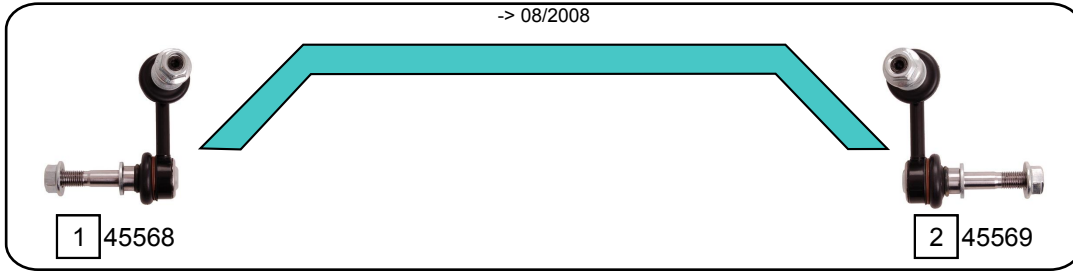

LEXUS

IS 200D - 220D - 250

IS II 200D-220D-250 (_E2_)

08/2005 - 03/2013

Ref.	Sidem Ref.	Description	OE-number	Measures	Ref.	Sidem Ref.	Description	OE-number	Measures
1	45568	stabilizer link left	48810 53010	L:71	4	45661	stabilizer link right	48820 30090	L:85
2	45569	stabilizer link right	48820 53010	L:71	5	45115	axial joint	45503 30070	th:MM14x1.5R L:258
3	45660	stabilizer link left	48810 30070	L:85					