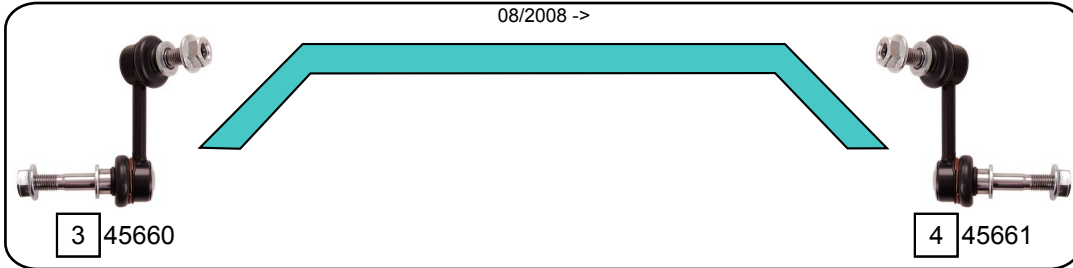

LEXUS

IS 200D - 220D - 250

IS II 200D-220D-250 (_E2_)

08/2005 - 03/2013

Ref.	Sidem Ref.	Description	OE-number	Measures	Ref.	Sidem Ref.	Description	OE-number	Measures
1	45568	stabilizer link left	48810 53010	L:71	4	45661	stabilizer link right	48820 30090	L:85
2	45569	stabilizer link right	48820 53010	L:71	5	45115	axial joint	45503 30070	th:MM14x1.5R L:258
3	45660	stabilizer link left	48810 30070	L:85					