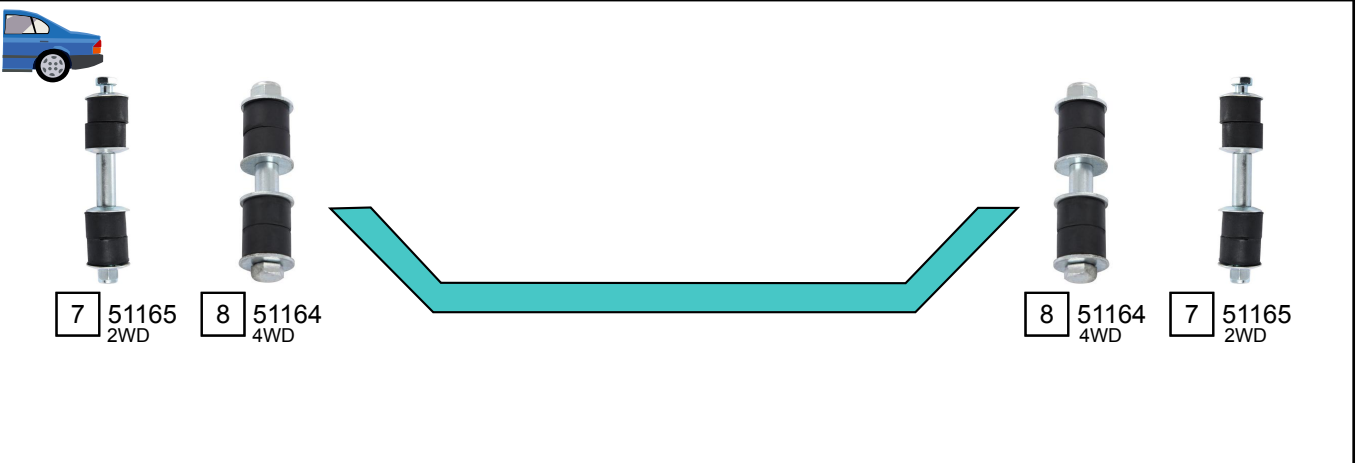

626 III (GD)

07/1987 - 05/1992

Ref.	Sidem Ref.	Description	OE-number	Measures	Ref.	Sidem Ref.	Description	OE-number	Measures
1	51065	stabilizer link	8AG1 34 100	L:175	5	51183	ball joint lower	G030 99 356	c:18 do:42.7
2	51533	tie rod end	H001 99 324	c:13.6 th:FM14x1.5R	6	R10036	mounting tool	Part of	di:39 do:45
3	51632	tie rod end	8AG4 32 280	c:12.9 th:FM14x1.5R	7	51165	stabilizer link rear axle	G030 28 158	L:120
4	351.034	steering rack gaiter	GJ22 32 125	D:48 d:13 L:178	8	51164	stabilizer link rear axle	GJ21 28 157 A	L:105