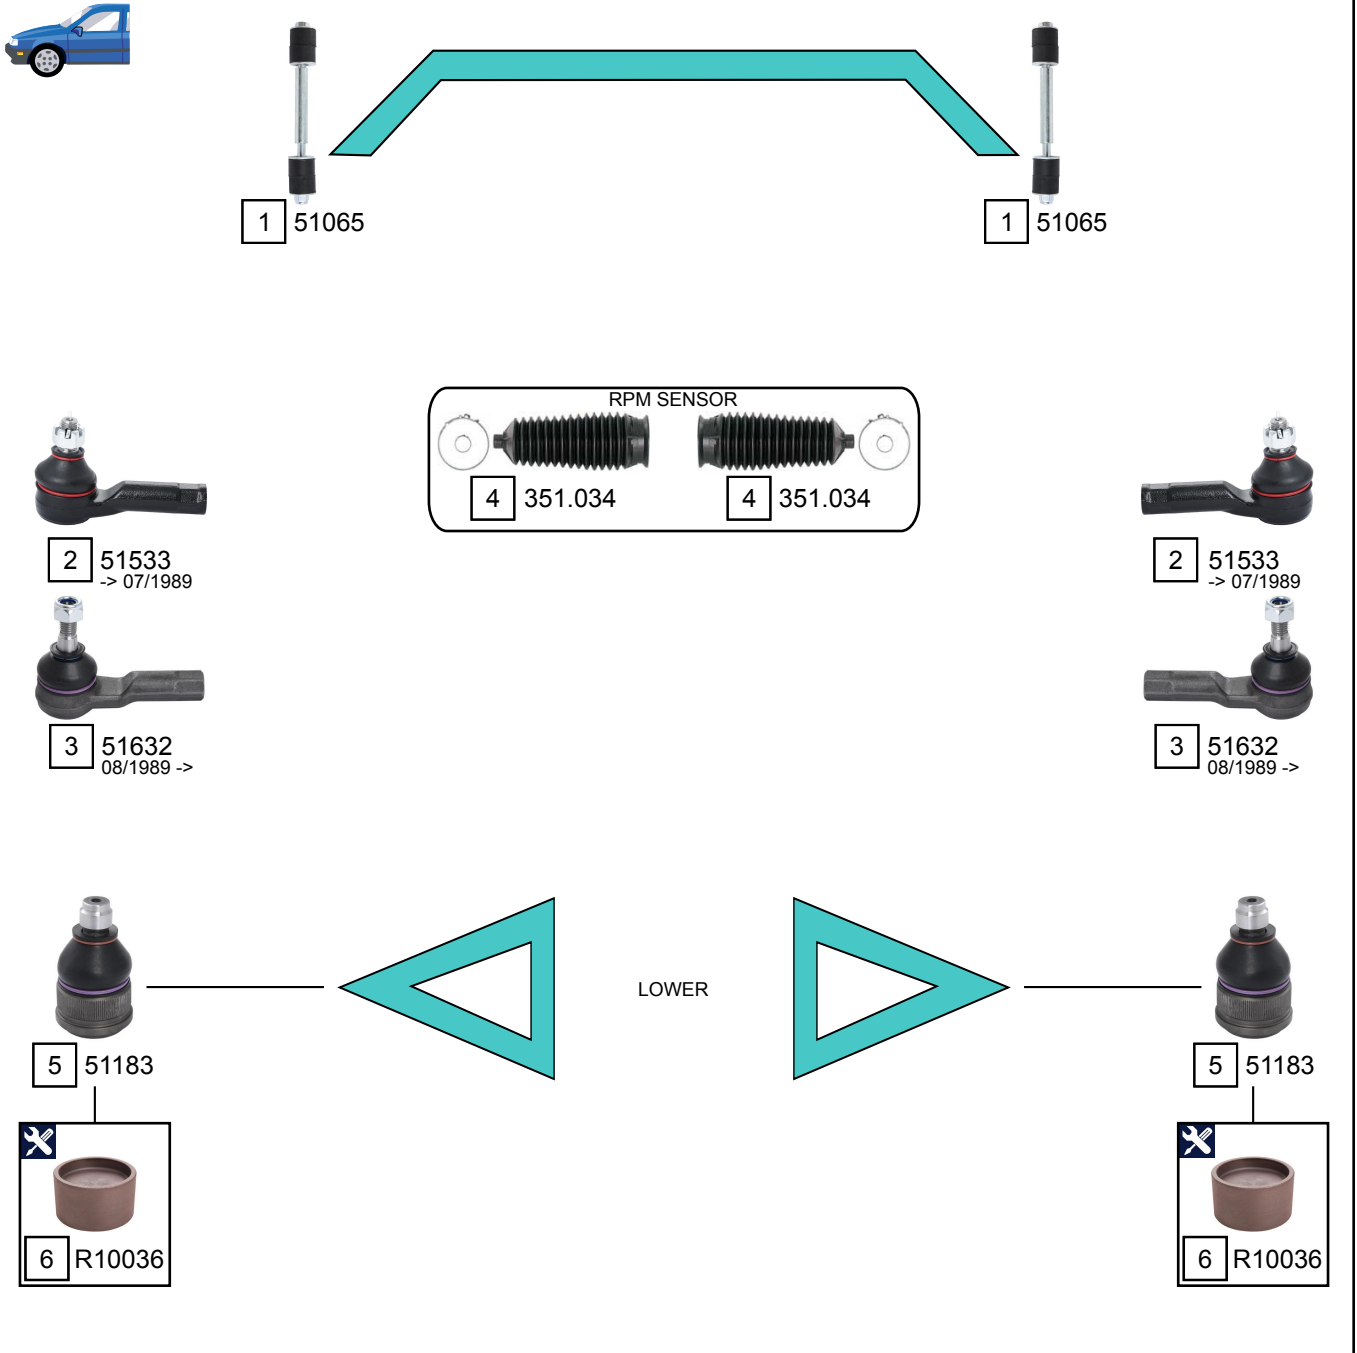

626 III (GD)

07/1987 - 05/1992

Ref.	Sidem Ref.	Description	OE-number	Measures	Ref.	Sidem Ref.	Description	OE-number	Measures
1	51065	stabilizer link	8AG1 34 100	L:175	5	51183	ball joint lower	G030 99 356	c:18 do:42.7
2	51533	tie rod end	H001 99 324	c:13.6 th:FM14x1.5R	6	R10036	mounting tool	Part of	di:39 do:45
3	51632	tie rod end	8AG4 32 280	c:12.9 th:FM14x1.5R	7	51165	stabilizer link rear axle	G030 28 158	L:120
4	351.034	steering rack gaiter	GJ22 32 125	D:48 d:13 L:178	8	51164	stabilizer link rear axle	GJ21 28 157 A	L:105