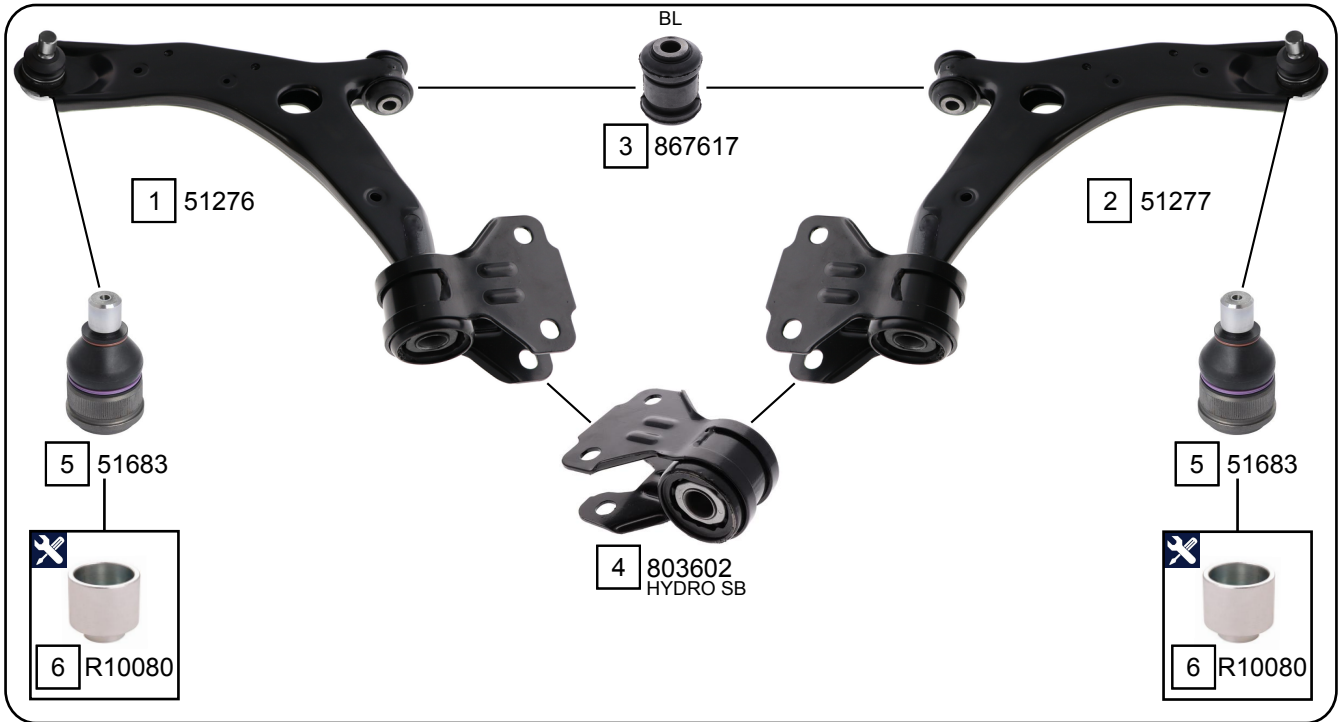

MAZDA

MAZDA 3

MAZDA 3 (BK)
MAZDA 3 (BL)

06/2003 - 10/2009
06/2009 - 09/2014

Ref.	Sidem Ref.	Description	OE-number	Measures	Ref.	Sidem Ref.	Description	OE-number	Measures
1	51276	TCA left wbj	BBM2 34 350 A	c:18	4	803602	silentblock for TCA	Part of	di:22
2	51277	TCA right wbj	BBM2 34 300 A	c:18	5	51683	ball joint	Part of	c:18 do:42.8
3	867617	silentblock for TCA	Part of	di:14.2 do:40.5	6	R10080	mounting tool ring ø48 ø40	TOOL	di:40 do:48