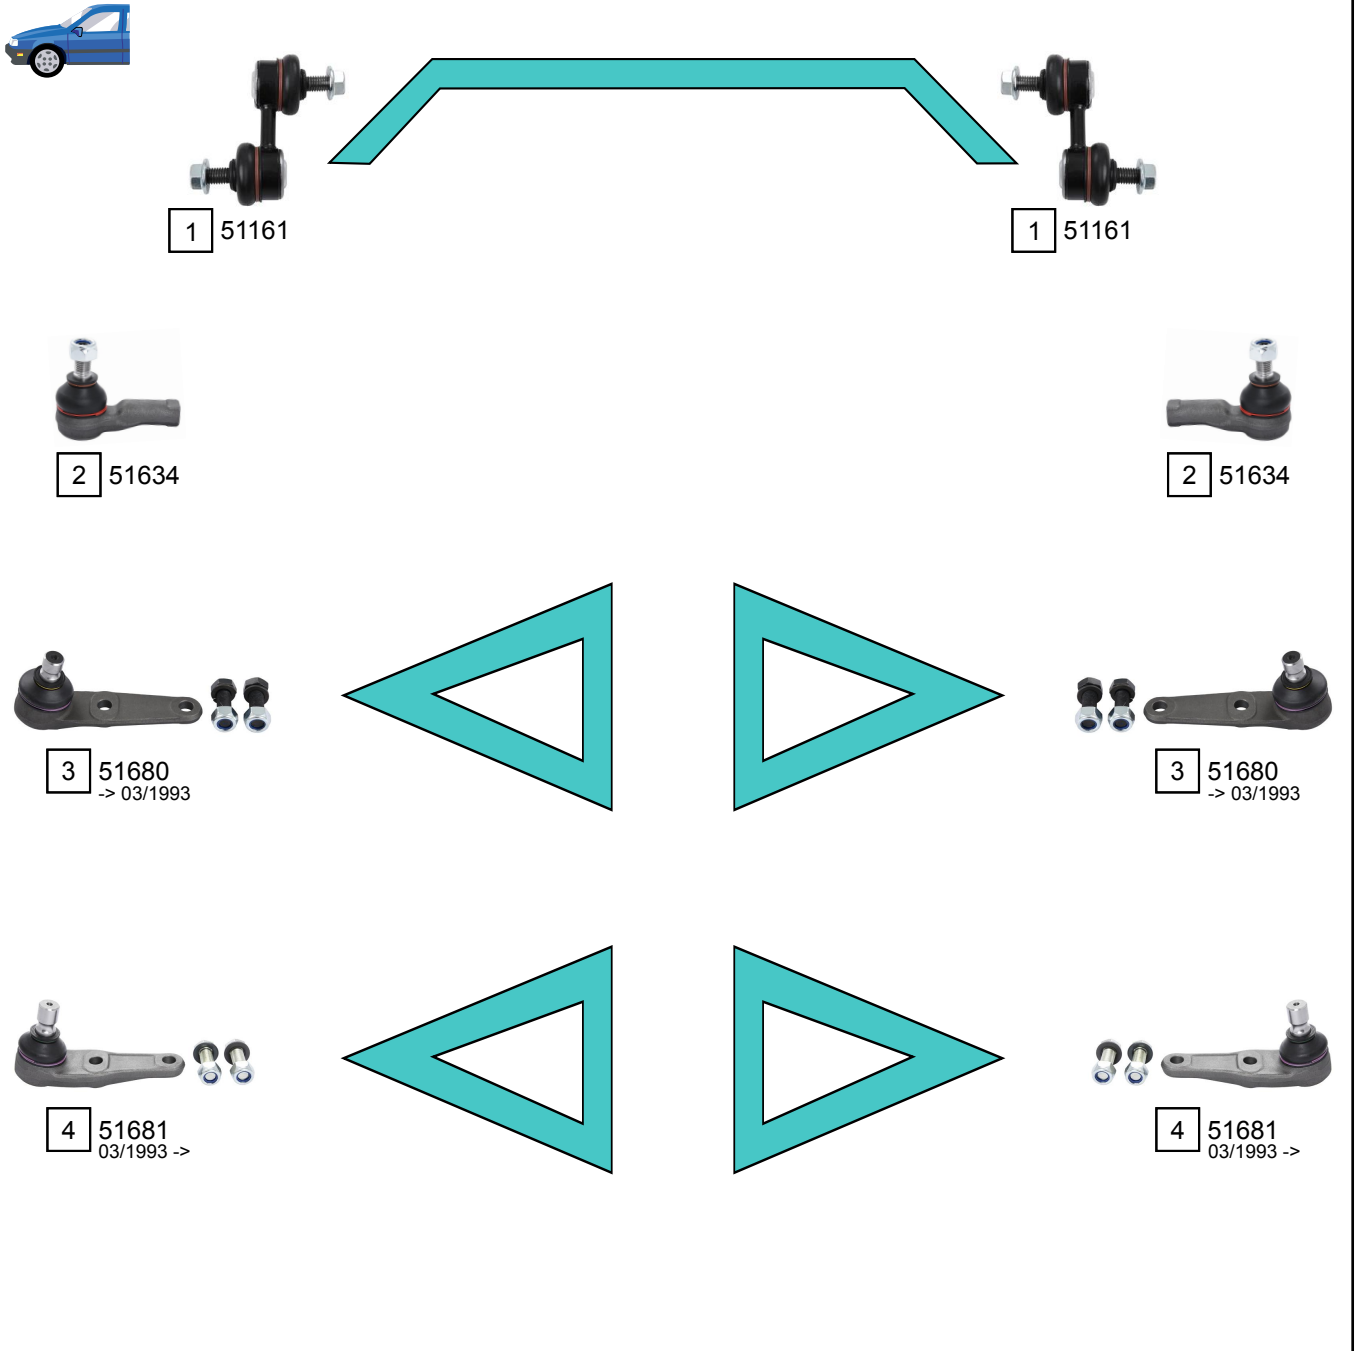

MX-3 (EC)

07/1991 - 09/1998

Ref.	Sidem Ref.	Description	OE-number	Measures	Ref.	Sidem Ref.	Description	OE-number	Measures
1	51161	stabilizer link	EA03 34 170 A	L:55	4	51681	ball joint	B01A 34 550	c:18
2	51634	tie rod end	8AB2 32 280	c:13.3 th:FM12X1.25R	5	51262	stabilizer link rear axle	EA01 28 170 D	L:80
3	51680	ball joint lower	B455 34 550	c:16					