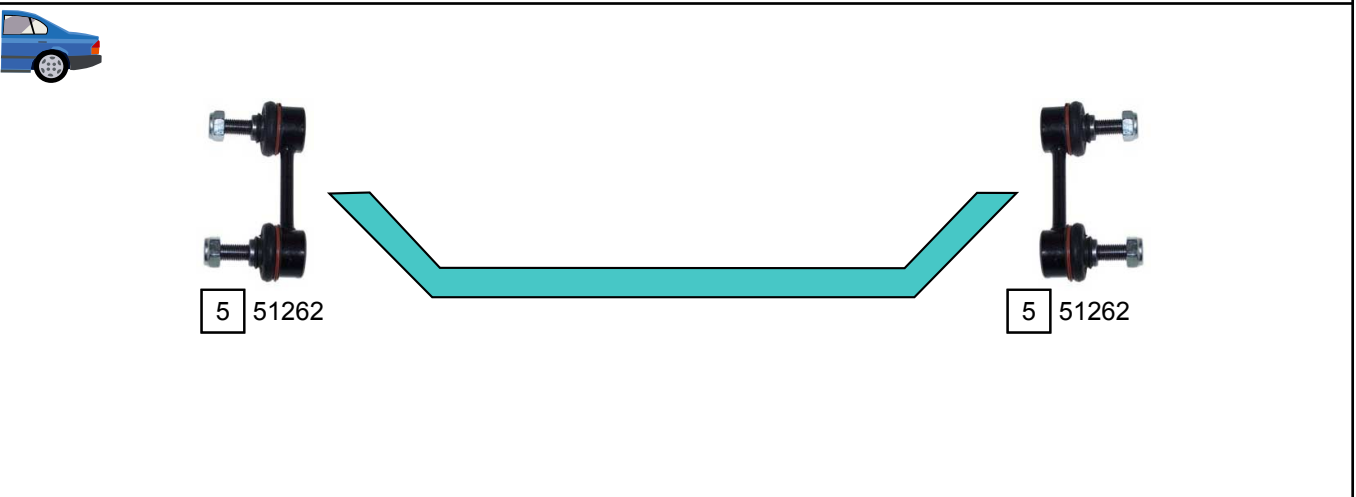

MX-3 (EC)

07/1991 - 09/1998

Ref.	Sidem Ref.	Description	OE-number	Measures	Ref.	Sidem Ref.	Description	OE-number	Measures
1	51161	stabilizer link	EA03 34 170 A	L:55	4	51681	ball joint	B01A 34 550	c:18
2	51634	tie rod end	8AB2 32 280	c:13.3 th:FM12X1.25R	5	51262	stabilizer link rear axle	EA01 28 170 D	L:80
3	51680	ball joint lower	B455 34 550	c:16					