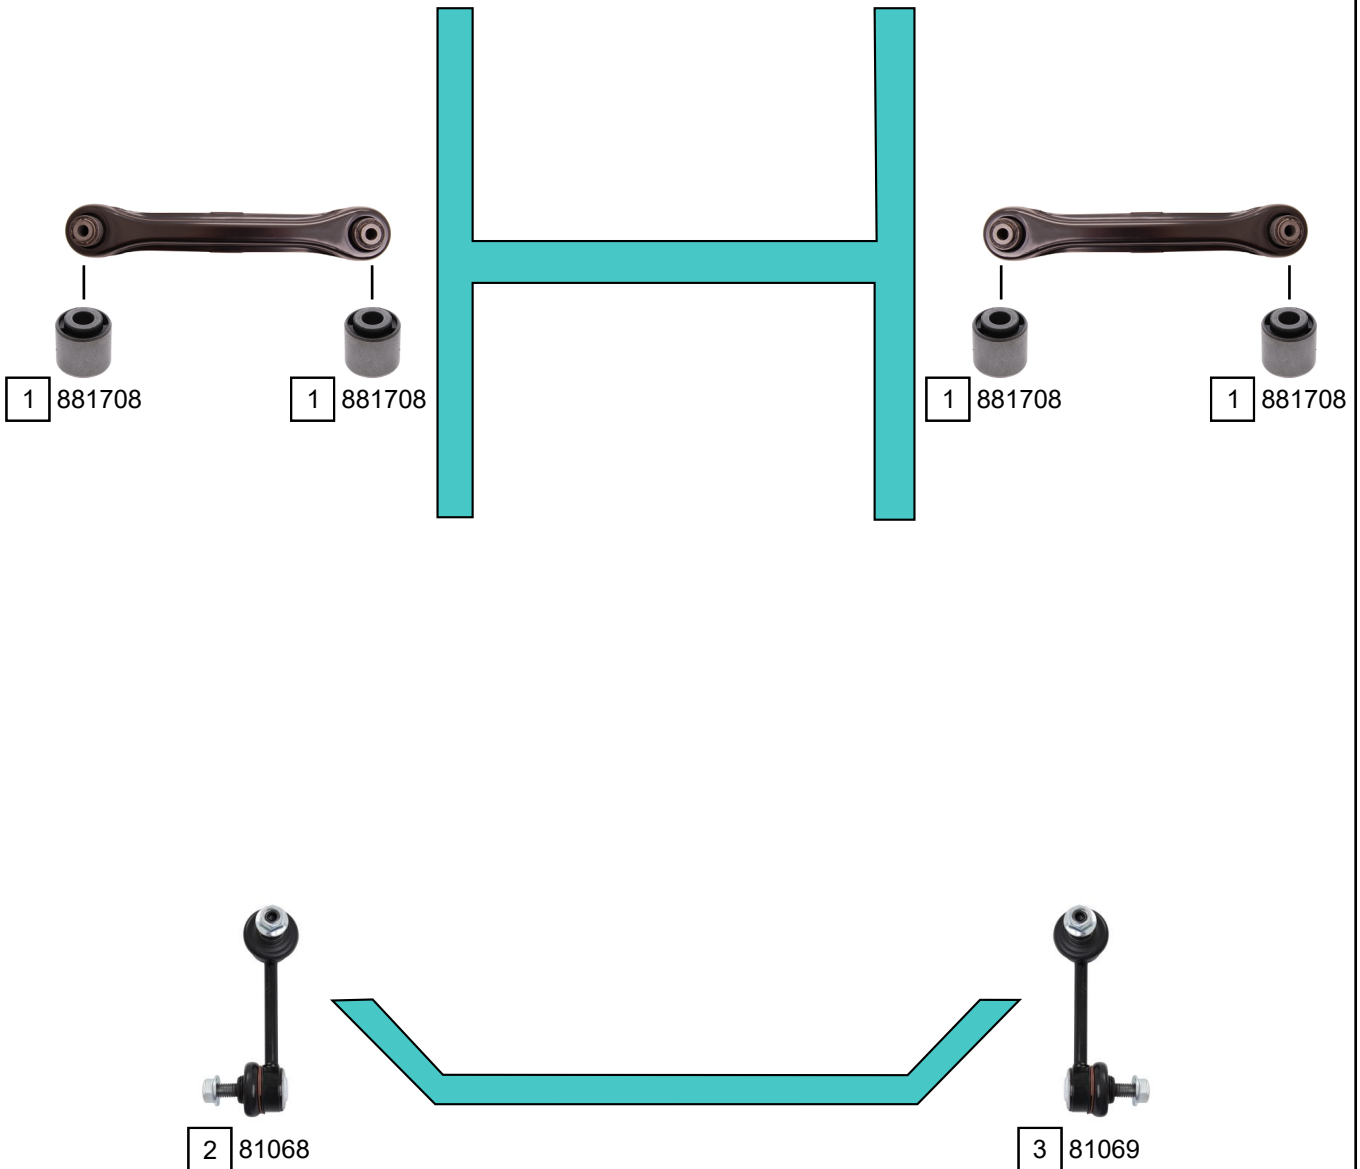

CX-7 (ER)

06/2006 - 12/2014

Ref.	Sidem Ref.	Description	OE-number	Measures	Ref.	Sidem Ref.	Description	OE-number	Measures
1	881708	silentblock for TCA	Part of	di:12.1 do:32.3	3	81069	stabiliser link rear axle	F151 34 170	L:104
2	81068	stabiliser link rear axle	F151 34 150	L:104					