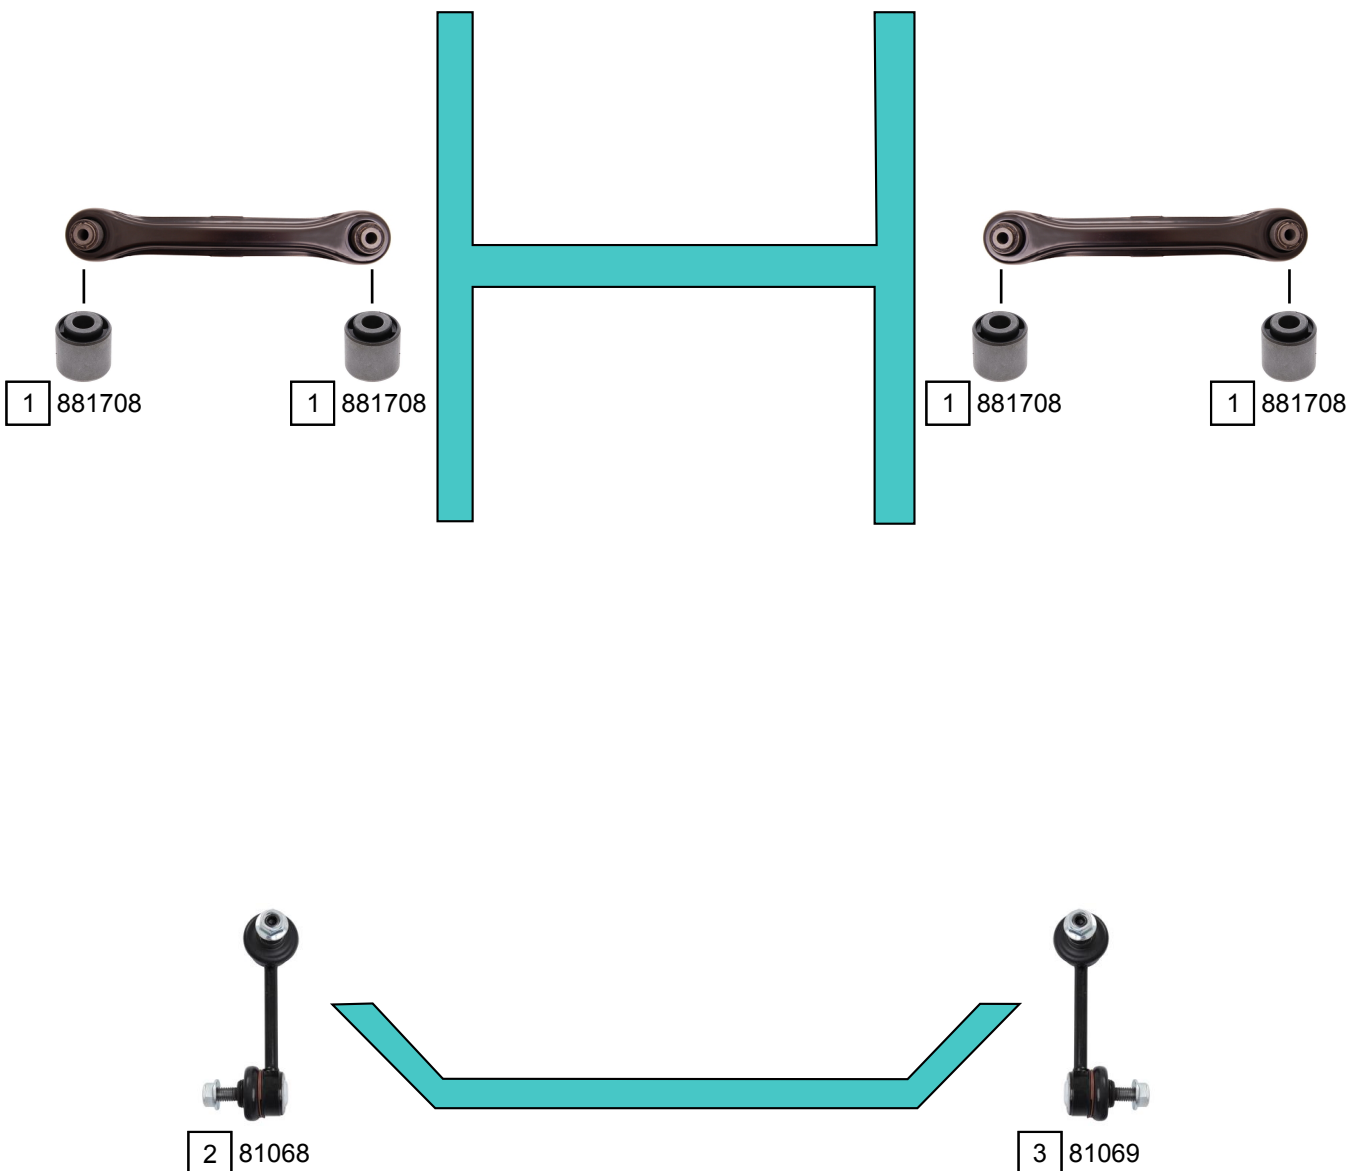

CX-7 (ER)

06/2006 - 12/2014

Ref.	Sidem Ref.	Description	OE-number	Measures	Ref.	Sidem Ref.	Description	OE-number	Measures
1	881708	silentblock for TCA	Part of	di:12.1 do:32.3	3	81069	stabilizer link rear axle	F151 34 170	L:104
2	81068	stabilizer link rear axle	F151 34 150	L:104					