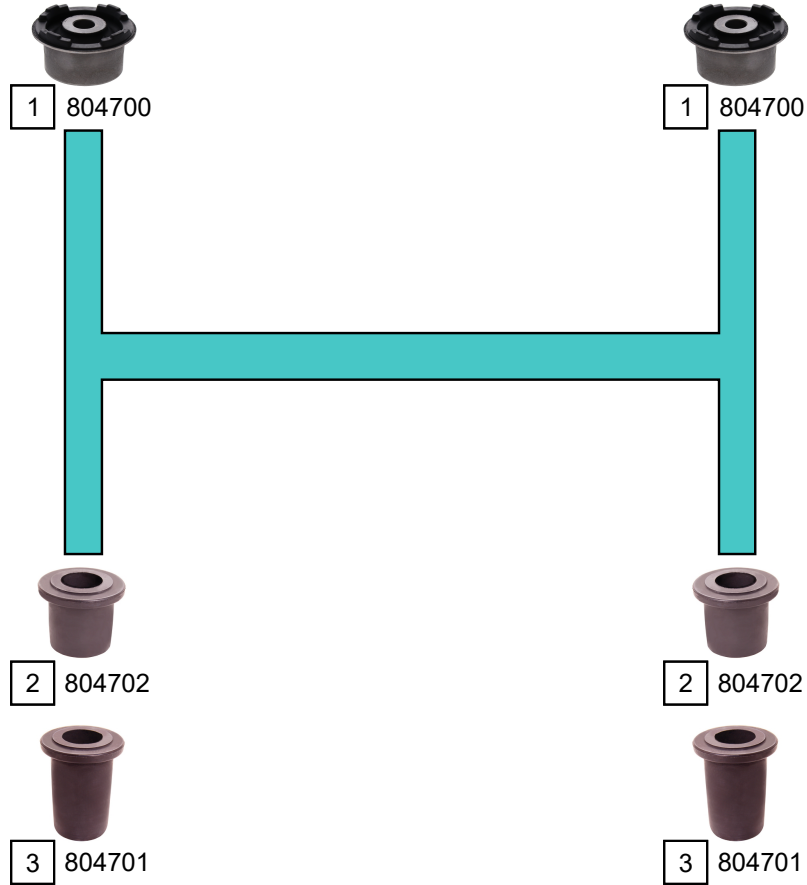

BT-50 (B22, B32, UP)

11/2011 ->

Ref.	Sidem Ref.	Description	OE-number	Measures	Ref.	Sidem Ref.	Description	OE-number	Measures
1	804700	spring bush	UC2R 28 450 D	di:14.2 do:55	3	804701	spring bush	UC2R 28 470 B	di:20 do:32
2	804702	spring bush	UC2R 28 480 B	di:20 do:32					