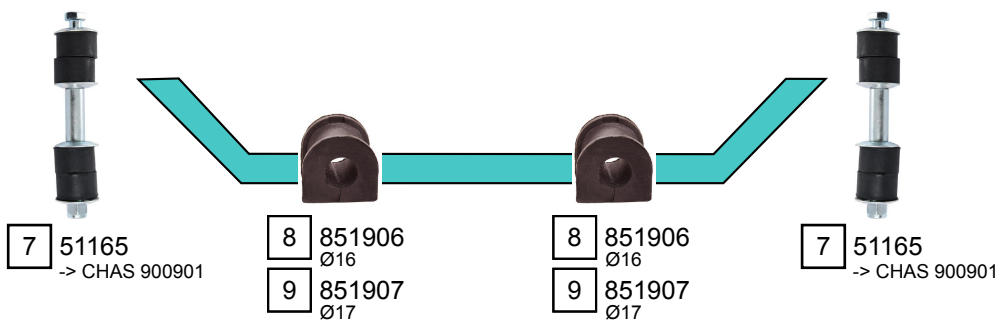

323 IV (BG)

06/1989 - 08/1994

4 51634
ALL

4 51634
ALL

5 51681
03/1993 ->

5 51681
03/1993 ->

6 51680
-> 03/1993 / 4X4

6 51680
-> 03/1993 / 4X4

Ref.	Sidem Ref.	Description	OE-number	Measures	Ref.	Sidem Ref.	Description	OE-number	Measures
1	851813	stabilizer mounting	B03E 34 156	di:21.5	6	51680	ball joint lower	B455 34 550	c:16
2	51162	stabilizer link	B029 34 159	L:100	7	51165	stabilizer link rear axle	G030 28 158	L:120
3	389.032	steering rack gater	B300 32 125	D:45 d:12 L:212	8	851906	stabilizer mounting	G564 28 156 A	di:15.5
4	51634	tie rod end	8AB2 32 280	c:13.3 th:FM12X1.25R	9	851907	stabilizer mounting	GE4T 28 156	di:16.8
5	51681	ball joint	B01A 34 550	c:18					