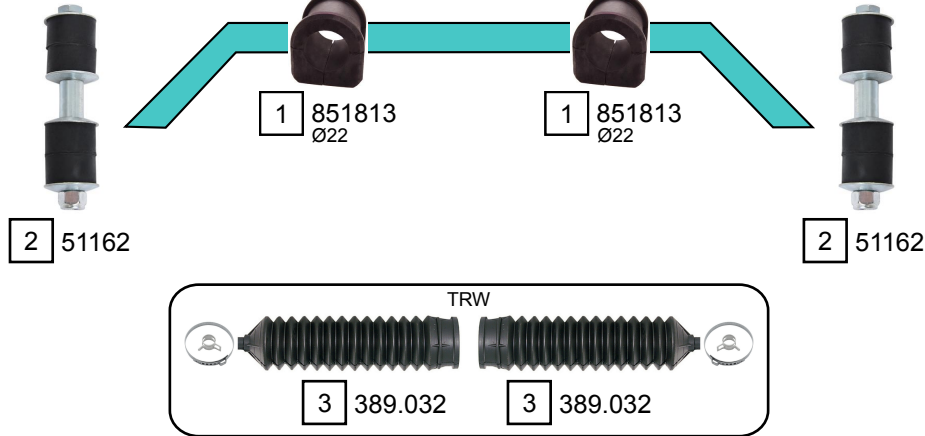

323 IV (BG)

06/1989 - 08/1994

4 51634
ALL

4 51634
ALL

5 51681
03/1993 ->

5 51681
03/1993 ->

6 51680
-> 03/1993 / 4X4

6 51680
-> 03/1993 / 4X4

Ref.	Sidem Ref.	Description	OE-number	Measures	Ref.	Sidem Ref.	Description	OE-number	Measures
1	851813	stabilizer mounting	B03E 34 156	di:21.5	6	51680	ball joint lower	B455 34 550	c:16
2	51162	stabilizer link	B029 34 159	L:100	7	51165	stabilizer link rear axle	G030 28 158	L:120
3	389.032	steering rack gater	B300 32 125	D:45 d:12 L:212	8	851906	stabilizer mounting	G564 28 156 A	di:15.5
4	51634	tie rod end	8AB2 32 280	c:13.3 th:FM12X1.25R	9	851907	stabilizer mounting	GE4T 28 156	di:16.8
5	51681	ball joint	B01A 34 550	c:18					