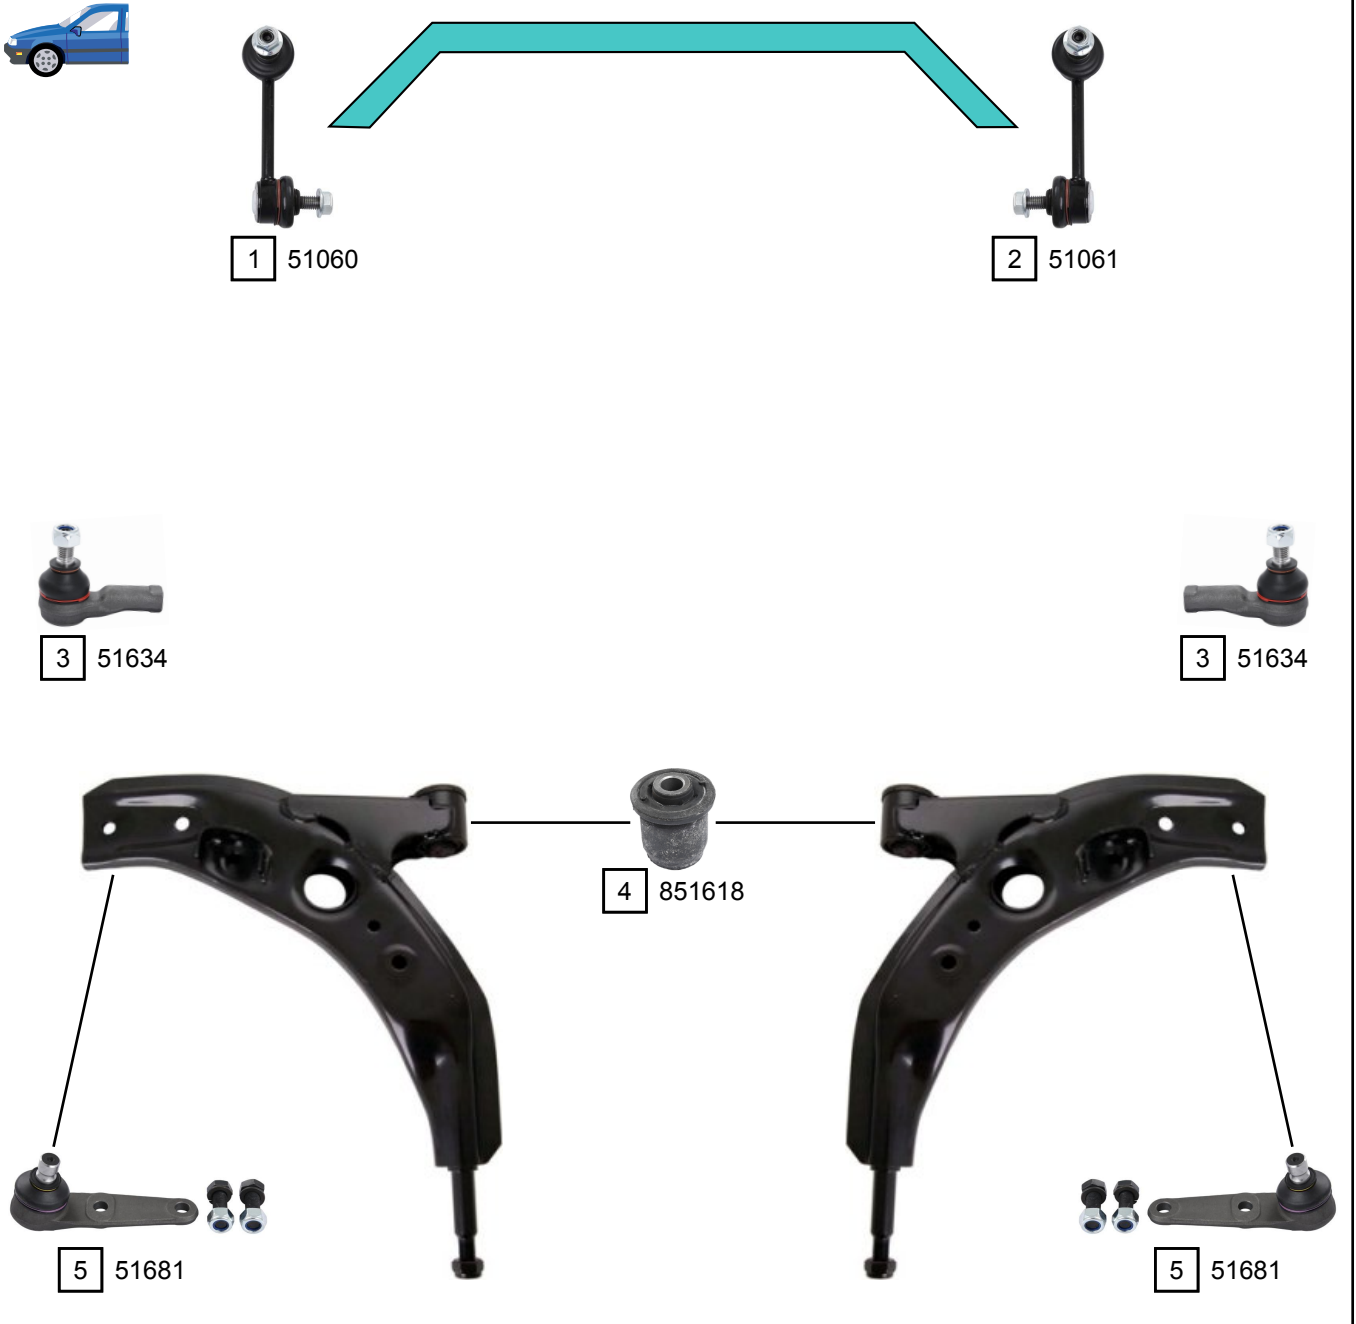

323 V (BA)

08/1994 - 09/1998

Ref.	Sidem Ref.	Description	OE-number	Measures	Ref.	Sidem Ref.	Description	OE-number	Measures
1	51060	stabilizer link left	GA2A 34 170 A	L:105	5	51681	ball joint	B01A 34 550	c:18
2	51061	stabilizer link right	GA2A 34 150 A	L:105	6	51063	stabilizer link rear axle	BC1D 28 170 A	L:255
3	51634	tie rod end	8AB2 32 280	c:13.3 th:FM12X1.25R	7	851906	stabilizer mounting	G564 28 156 A	di:15.5
4	851618	silentblock for TCA	BC1D 34 470	di:12.2 do:40.5					